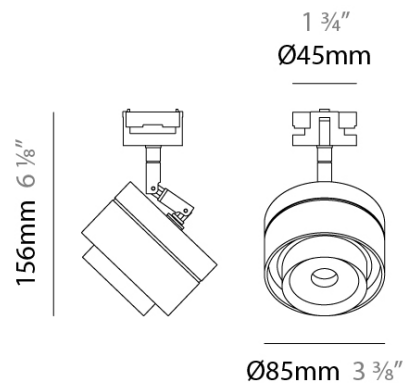

LEVEL TRACK

A7T00029- -

base number   Color   Finish
Temperature   Options

DESCRIPTION
Level - Zoom - Adjustable Spot, 16.5W, 48V, 350mA, CRI 97, Dimmable Converter Included

1. To build a product code in our configurator select the specify button on the base model # product page
2. To build a manual product code on this datasheet choose from the options listed below in blue font and add the suffix to the base model #

GENERAL

Series: Level
Partner: Letroh
Division: Architectural
Installation: Track
Product Type: Linear Profiles
Mounting Location: Ceiling
Light Distribution: Downlight

PHYSICAL

Shape: Cylinder
Diameter (mm): 85
Diameter (in): 3 3/8
Height (mm): 130
Height (in): 5 1/8
Weight (kg): 0.33
Weight (lbs): 0.73
Fixture Finish: WHI / BLK
Fixture Material: Aluminum

ELECTRICAL

Lamp Type: LED
Input Wattage (W): 16.5
Total Output Wattage (W): 12.8
Dimming: Non-Dimmable / 0-10V Dimming
Driver Included: No
Driver Location: Remote
Driver Type: Constant Voltage - Universal
Driver Class: Class 2
Housing: ENCP50
Input Voltage (V): 120 - 277
Output Voltage (V): 48
Constant Current (MA): 350
Upon Request: Dali Dimming

LED

Color Temperature (°K): 2700 / 3000
Max. Delivered Lumen (lm): 831 / 878
Nominal Lumen (lm): 1010 / 1068
CRI: >97 CRI
Lamp Life (hrs): 50000

OPTICAL

Optic°: 12 - 46
Adjustability: Tilting and rotating

RATINGS AND CERTIFICATIONS

Certified By: Certified for North American Standards
IP rating: IP20