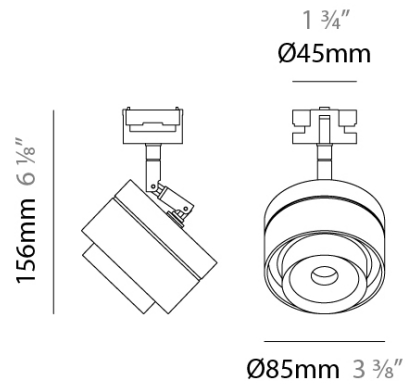

LEVEL TRACK

A7T00029- -

base number   Color   Finish
Temperature   Options

DESCRIPTION
Level - Zoom - Adjustable Spot, 16.5W, 48V, 350mA, CRI 97, Dimmable Converter Included

1. To build a product code in our configurator select the specify button on the base model # product page
2. To build a manual product code on this datasheet choose from the options listed below in blue font and add the suffix to the base model #

GENERAL

Series: Level
Partner: Letroh
Division: Architectural
Installation: Track
Product Type: Linear Profiles
Mounting Location: Ceiling
Light Distribution: Downlight

PHYSICAL

Shape: Cylinder
Diameter (mm): 85
Diameter (in): 3 3/8
Height (mm): 130
Height (in): 5 1/8
Weight (kg): 0.33
Weight (lbs): 0.73
Fixture Finish: WHI / BLK
Fixture Material: Aluminum

ELECTRICAL

Lamp Type: LED
Input Wattage (W): 16.5
Total Output Wattage (W): 12.8
Dimming: Non-Dimmable / 0-10V Dimming
Driver Included: No
Driver Location: Remote
Driver Type: Constant Voltage - Universal
Driver Class: Class 2
Housing: ENCP50
Input Voltage (V): 120 - 277
Output Voltage (V): 48
Constant Current (MA): 350
Upon Request: Dali Dimming

LED

Color Temperature (°K): 2700 / 3000
Max. Delivered Lumen (lm): 831 / 878
Nominal Lumen (lm): 1010 / 1068
CRI: >97 CRI
Lamp Life (hrs): 50000

OPTICAL

Optic°: 12 - 46
Adjustability: Tilting and rotating

RATINGS AND CERTIFICATIONS

Certified By: Certified for North American Standards
IP rating: IP20