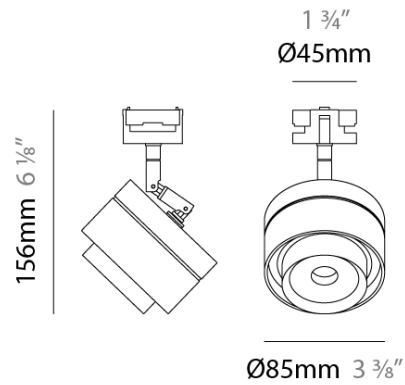

PROJECT _____
TYPE _____
SPECIFIER _____
QUANTITY _____
DATE _____

DESCRIPTION
Level - Zoom - Adjustable Spot, 16.5W, 48V, 350mA, CRI 97, Dimmable Converter Included

1. To build a product code in our configurator select the specify button on the base model # product page
2. To build a manual product code on this datasheet choose from the options listed below in blue font and add the suffix to the base model #

GENERAL
Series: Level
Brand: Letroh
Division: Architectural
Mounting Type: Track
Mounting Location: Ceiling
Subcategory: Profile

PHYSICAL
Shape: Cylinder
Diameter (mm): 85
Diameter (in): 3 3/8
Height (mm): 130
Height (in): 5 1/8
Light Distribution: Downlight
Weight (kg): 0.33
Weight (lbs): 0.73
Fixture Finish: WHI / BLK
Fixture Material: Aluminum

ELECTRICAL
Lamp Type: LED
Input Wattage (W): 16.5
Total Output Wattage (W): 12.8
Dimming: Non-Dimmable / 0-10V Dimming
Driver Included: No
Driver Location: Remote
Driver Type: Constant Voltage - Universal
Driver Class: Class 2
Housing: ENCP50
Input Voltage (V): 120 - 277
Output Voltage (V): 48
Constant Current (MA): 350
Upon Request: Dali Dimming

LED
Color Temperature (°K): 2700 / 3000
Max. Delivered Lumen (lm): 831 / 878
Nominal Lumen (lm): 1010 / 1068
CRI: >97 CRI
Lamp Life (hrs): 50000

OPTICAL
Optic°: 12 - 46
Adjustability: Tilting and rotating

RATINGS AND CERTIFICATIONS
Certified By: Certified for North American Standards
IP rating: IP20