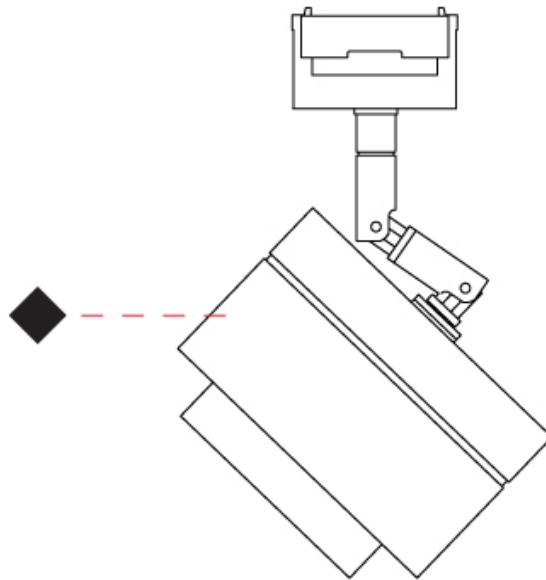

LEVEL TRACK

A7T00029-

PROJECT _____

TYPE _____

SPECIFIER _____

QUANTITY _____

DATE _____

A