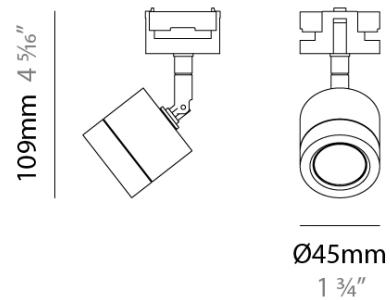

LEVEL TRACK

A7T00032-

base number   Color   Finish   Lens
Temperature   Options   Options

DESCRIPTION

Level - Mini - Adjustable Spot 11.2W, 48V, 250mA, CRI 97

1. To build a product code in our configurator select the specify button on the base model # product page
2. To build a manual product code on this datasheet choose from the options listed below in blue font and add the suffix to the base model #

GENERAL

Series: Level
Partner: Letroh
Division: Architectural
Installation: Track
Product Type: Spots
Mounting Location: Ceiling
Light Distribution: Downlight

PHYSICAL

Aperture Sizes - Downlights: 1"
Shape: Cylinder
Diameter (mm): 45
Diameter (in): 1 3/4
Height (mm): 109
Height (in): 4 5/16
Weight (kg): 0.12
Weight (lbs): 0.26
Fixture Finish: WHI / BLK
Fixture Material: Aluminum

ELECTRICAL

Lamp Type: LED (Zhaga Standard)
Input Wattage (W): 11.2
Bulb Included: Bulb Included
Total Output Wattage (W): 7.8
Dimming: Non-Dimmable / 0-10V Dimming
Driver Included: No
Driver Location: Remote
Driver Type: Constant Voltage - Universal
Driver Class: Class 2
Housing: ENCP50
Input Voltage (V): 120 - 277
Output Voltage (V): 48
Upon Request: Dali Dimming

LED

Color Temperature (°K): 2700 / 3000
Max. Delivered Lumen (lm): 728 / 770
CRI: >97 CRI
Lamp Life (hrs): 50000

RATINGS AND CERTIFICATIONS

Certified By: Certified for North American Standards
IP rating: IP20