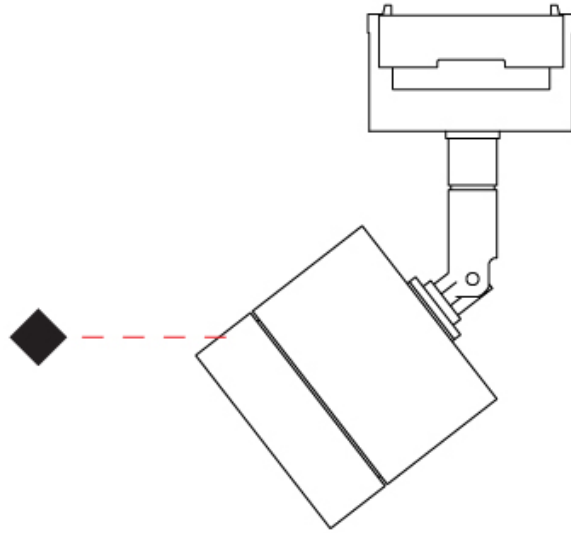

LEVEL TRACK

A7T00032-

PROJECT

TYPE

SPECIFIER

QUANTITY

DATE

A