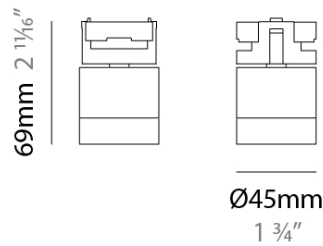

PROJECT	
TYPE	
SPECIFIER	
QUANTITY	
DATE	

LEVEL TRACK

A7T00034-

base number   Color   Finish
Temperature   Options

DESCRIPTION
Level - Mini - Fixed Spot Diffuser - 11.2W, 48V, 250mA, CRI 97

1. To build a product code in our configurator select the specify button on the base model # product page
2. To build a manual product code on this datasheet choose from the options listed below in blue font and add the suffix to the base model #

GENERAL
Series: Level
Brand: Letroh
Division: Architectural
Mounting Type: Track
Mounting Location: Ceiling
Subcategory: Spots

PHYSICAL
Shape: Cylinder
Diameter (mm): 45
Diameter (in): 1 3/4
Height (mm): 69
Height (in): 2 11/16
Light Distribution: Downlight
Weight (kg): 0.11
Weight (lbs): 0.24
Fixture Finish: WHI / BLK
Fixture Material: Aluminum

ELECTRICAL
Lamp Type: LED (Zhaga Standard)
Input Wattage (W): 11.2
Total Output Wattage (W): 7.8
Dimming: Non-Dimmable / 0-10V Dimming
Driver Included: No
Driver Location: Remote
Driver Type: Constant Voltage - Universal
Driver Class: Class 2
Housing: ENCP50
Input Voltage (V): 120 - 277
Output Voltage (V): 48
Upon Request: Dali Dimming

LED
Color Temperature (°K): 2700 / 3000
Max. Delivered Lumen (lm): 728 / 770
CRI: >97 CRI
Lamp Life (hrs): 50000

RATINGS AND CERTIFICATIONS
Certified By: Certified for North American Standards
IP rating: IP20