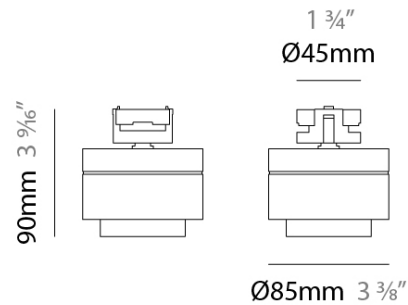

DESCRIPTION
Level - Zoom - Fixed Spot, 13W, 48V, 350mA, CRI 97, 878lm, 2700K/3000K, On-Off / PWM Dimmable - White / Black - Adjustable Optic: 12° - 46

1. To build a product code in our configurator select the specify button on the base model # product page
2. To build a manual product code on this datasheet choose from the options listed below in blue font and add the suffix to the base model #

GENERAL

Series: Level
Partner: Letroh
Division: Architectural
Installation: Track
Product Type: Spots
Mounting Location: Ceiling
Light Distribution: Downlight

PHYSICAL

Aperture Sizes - Downlights: 1"
Shape: Cylinder
Diameter (mm): 85
Diameter (in): 3 3/8
Height (mm): 90
Height (in): 3 5/16
Weight (kg): 0.33
Weight (lbs): 0.73
Fixture Finish: WHI / BLK
Fixture Material: Aluminum

ELECTRICAL

Lamp Type: LED (Zhaga Standard)
Input Wattage (W): 16.5
Total Output Wattage (W): 12.8
Dimming: Non-Dimmable / 0-10V Dimming
Driver Included: No
Driver Location: Remote
Driver Type: Constant Voltage - Universal
Driver Class: Class 2
Housing: ENCP50
Input Voltage (V): 120 - 277
Output Voltage (V): 48
Upon Request: Dali Dimming

LED

Color Temperature (°K): 2700 / 3000
Max. Delivered Lumen (lm): 831 / 878
Nominal Lumen (lm): 1010 / 1068
CRI: >97 CRI
Lamp Life (hrs): 50000

OPTICAL

Optic°: 12 - 46
Adjustability: Fixed

RATINGS AND CERTIFICATIONS

Certified By: Certified for North American Standards
IP rating: IP20