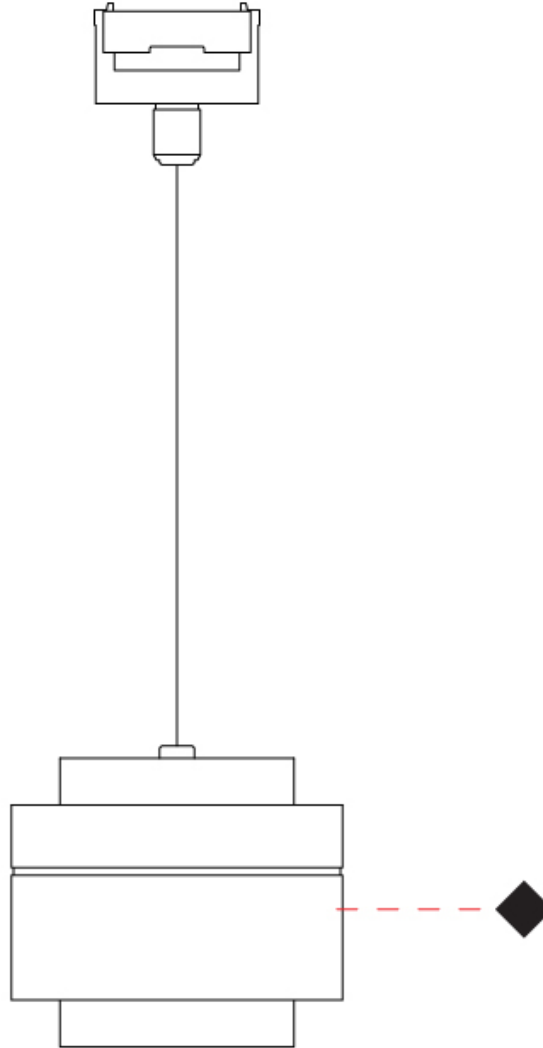

LEVEL TRACK

A7T00038-

PROJECT _____

TYPE _____

SPECIFIER _____

QUANTITY _____

DATE _____

A