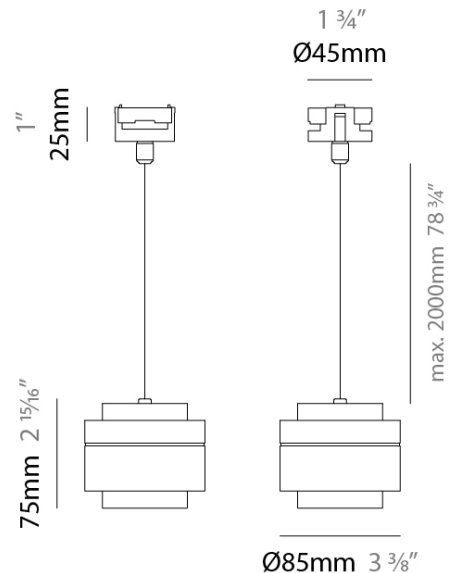

1. To build a product code in our configurator select the specify button on the base model # product page
2. To build a manual product code on this datasheet choose from the options listed below in blue font and add the suffix to the base model #

GENERAL

Series: Level
Partner: Letroh
Division: Architectural
Installation: Track
Product Type: Pendant
Mounting Location: Ceiling
Light Distribution: Downlight

PHYSICAL

Aperture Sizes - Downlights: 1"
Shape: Cylinder
Diameter (mm): 85
Diameter (in): 3 3/8
Height (mm): 75
Height (in): 2 15/16
Max. Overall Height (mm): 2000
Max. Overall Height (in): 78 3/4
Weight (kg): 0.42
Weight (lbs): 0.93
Fixture Finish: WHI / BLK
Fixture Material: Aluminum
Cable Details: 2.000mm / 78 3/4" Transparent Cable

ELECTRICAL

Lamp Type: LED (Zhaga Standard)
Input Wattage (W): 16.5
Total Output Wattage (W): 12.8
Dimming: Non-Dimmable / 0-10V Dimming
Driver Included: No
Driver Location: Remote
Driver Type: Constant Voltage - Universal
Driver Class: Class 2
Housing: ENCP50
Input Voltage (V): 120 - 277
Output Voltage (V): 48
Upon Request: Dali Dimming

LED

Color Temperature (°K): 2700 / 3000
Max. Delivered Lumen (lm): 831 / 878
Nominal Lumen (lm): 1010 / 1068
CRI: >97 CRI
Lamp Life (hrs): 50000

OPTICAL

Optic°: 12 - 46
Adjustability: Fixed

RATINGS AND CERTIFICATIONS

Certified By: Certified for North American Standards
IP rating: IP20