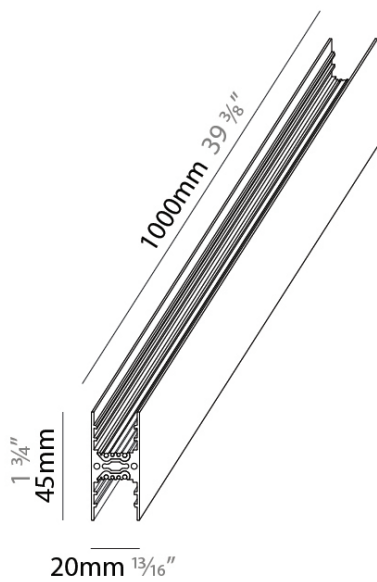

VIAVAI MONO SURFACE

A7T00050-

base number Finish
Options

PROJECT
TYPE
SPECIFIER
QUANTITY
DATE

DESCRIPTION
Viavai Duo - 1,000mm / 39 3/8" Track for - Suspension

1. To build a product code in our configurator select the specify button on the base model # product page
2. To build a manual product code on this datasheet choose from the options listed below in blue font and add the suffix to the base model #

GENERAL
Series: Viavai
Subseries: Viavai Mono
Partner: Letroh
Division: Architectural
Installation: Surface
Product Type: Linear Profiles
Mounting Location: Ceiling

PHYSICAL
Shape: Rectangle
Length (mm): 1000
Length (in): 39 3/8
Width (mm): 20
Width (in): 13/16
Height (mm): 45
Height (in): 1 3/4
Fixture Finish: WHI / BLK
Fixture Material: Aluminum

ELECTRICAL
Input Voltage (V): 48

RATINGS AND CERTIFICATIONS
Certified By: Certified for North American Standards
IP rating: IP20