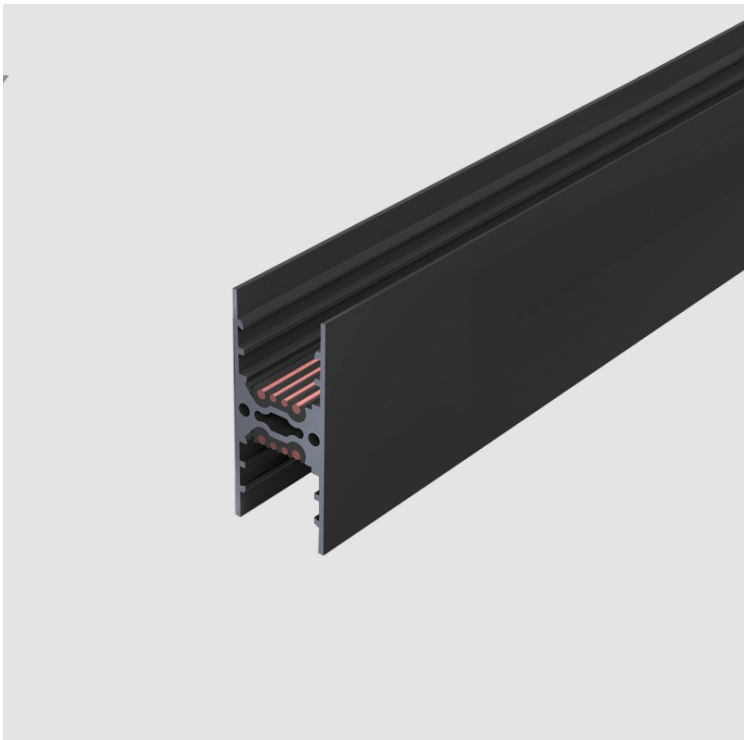

VIAVAI MONO SURFACE

A7T00050-

base number Finish
Options

PROJECT
TYPE
SPECIFIER
QUANTITY
DATE

DESCRIPTION
Viavai Duo - 1,000mm / 39 3/8" Track for - Suspension

1. To build a product code in our configurator select the specify button on the base model # product page
2. To build a manual product code on this datasheet choose from the options listed below in blue font and add the suffix to the base model #

GENERAL
Series: Viavai
Subseries: Viavai Mono
Partner: Letroh
Division: Architectural
Installation: Surface
Product Type: Linear Profiles
Mounting Location: Ceiling

PHYSICAL
Shape: Rectangle
Length (mm): 1000
Length (in): 39 3/8
Width (mm): 20
Width (in): 13/16
Height (mm): 45
Height (in): 1 3/4
Fixture Finish: WHI / BLK
Fixture Material: Aluminum

ELECTRICAL
Input Voltage (V): 48

RATINGS AND CERTIFICATIONS
Certified By: Certified for North American Standards
IP rating: IP20