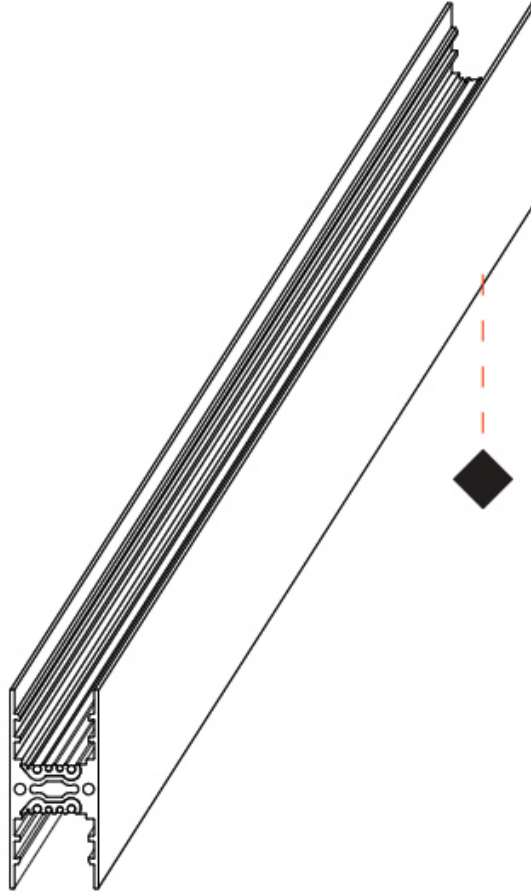

A7T00050-

PROJECT _____

TYPE _____

SPECIFIER _____

QUANTITY _____

DATE _____

A