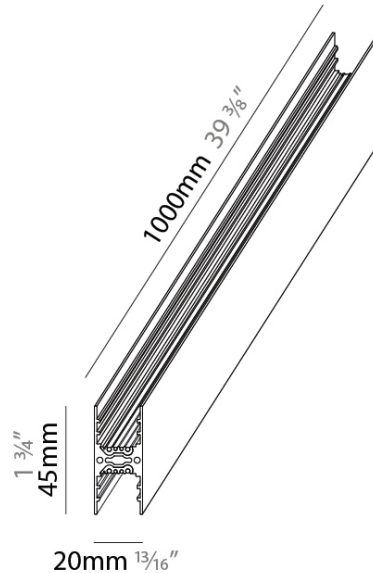

PROJECT	_____
TYPE	_____
SPECIFIER	_____
QUANTITY	_____
DATE	_____

VIAVAI MONO SURFACE

A7T00050-

base number _____
Finish Options _____

DESCRIPTION
Viavai Duo - 1,000mm / 39 3/8" Track for - Suspension

1. To build a product code in our configurator select the specify button on the base model # product page
2. To build a manual product code on this datasheet choose from the options listed below in blue font and add the suffix to the base model #

GENERAL
Series: Viavai _____
Subseries: Viavai Mono _____
Partner: Letroh _____
Division: Architectural _____
Installation: Surface _____
Product Type: Linear Profiles _____
Mounting Location: Ceiling _____

PHYSICAL
Shape: Rectangle _____
Length (mm): 1000 _____
Length (in): 39 3/8 _____
Width (mm): 20 _____
Width (in): 13/16 _____
Height (mm): 45 _____
Height (in): 1 3/4 _____
Fixture Finish: WHI / BLK _____
Fixture Material: Aluminum _____

ELECTRICAL
Input Voltage (V): 48 _____

RATINGS AND CERTIFICATIONS
Certified By: Certified for North American Standards _____
IP rating: IP20 _____