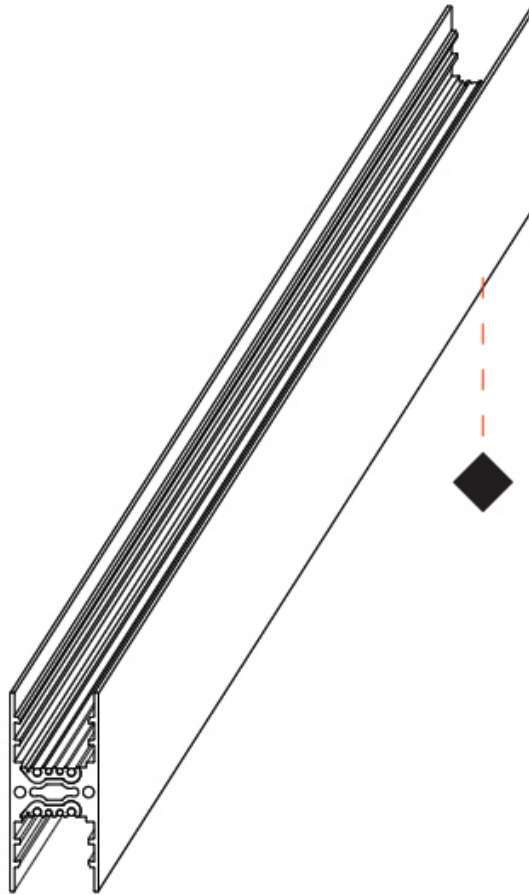

A7T00050-

PROJECT _____

TYPE _____

SPECIFIER _____

QUANTITY _____

DATE _____

A