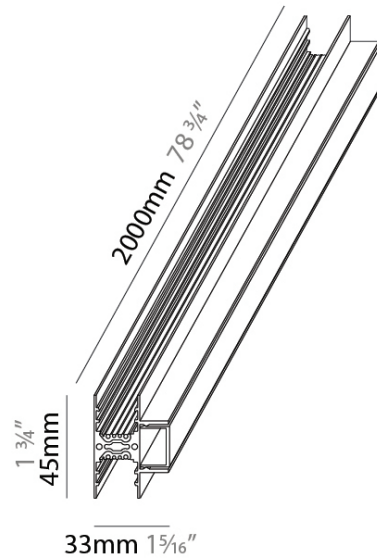

VIAVAI MONO SURFACE

A7T00054-

base number _____
Finish Options _____

DESCRIPTION

Viavai Duo - 2,000mm / 78 3/4" Track for Surface Wall

1. To build a product code in our configurator select the specify button on the base model # product page
2. To build a manual product code on this datasheet choose from the options listed below in blue font and add the suffix to the base model #

GENERAL

Series: Viavai _____
Subseries: Viavai Mono _____
Partner: Letroh _____
Division: Architectural _____
Installation: Surface _____
Product Type: Linear Profiles _____
Mounting Location: Wall _____

PHYSICAL

Shape: Rectangle _____
Length (mm): 2000 _____
Length (in): 78 3/4 _____
Width (mm): 33 _____
Width (in): 1 5/16 _____
Height (mm): 45 _____
Height (in): 1 3/4 _____
Fixture Finish: WHI / BLK _____
Fixture Material: Aluminum _____

RATINGS AND CERTIFICATIONS

Certified By: Certified for North American Standards _____
IP rating: IP20 _____