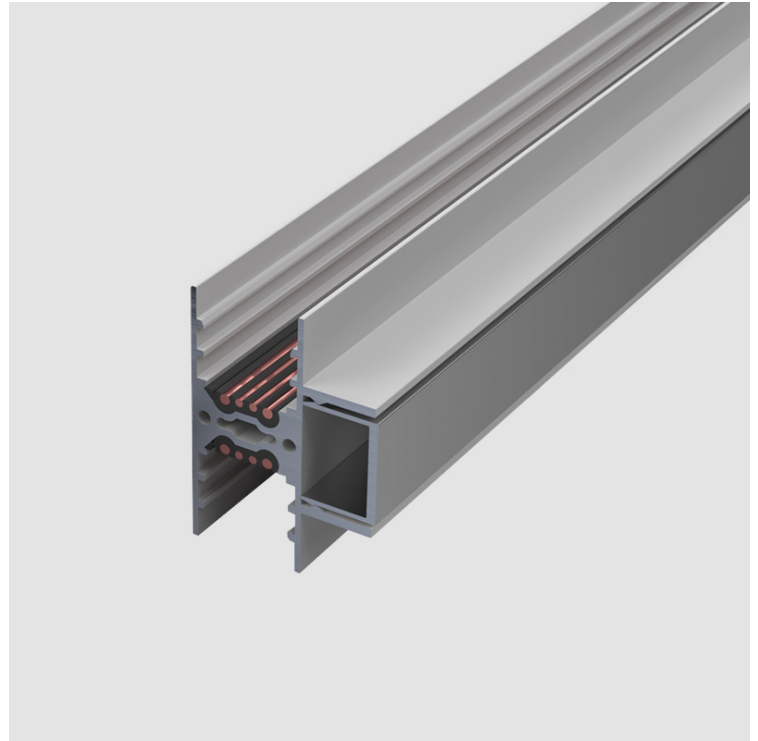

VIAVAI MONO SURFACE

A7T00054-

base number _____
Finish Options _____

DESCRIPTION

Viavai Duo - 2,000mm / 78 3/4" Track for Surface Wall

1. To build a product code in our configurator select the specify button on the base model # product page
2. To build a manual product code on this datasheet choose from the options listed below in blue font and add the suffix to the base model #

GENERAL

Series: Viavai _____
Subseries: Viavai Mono _____
Partner: Letroh _____
Division: Architectural _____
Installation: Surface _____
Product Type: Linear Profiles _____
Mounting Location: Wall _____

PHYSICAL

Shape: Rectangle _____
Length (mm): 2000 _____
Length (in): 78 3/4 _____
Width (mm): 33 _____
Width (in): 1 5/16 _____
Height (mm): 45 _____
Height (in): 1 3/4 _____
Fixture Finish: WHI / BLK _____
Fixture Material: Aluminum _____

RATINGS AND CERTIFICATIONS

Certified By: Certified for North American Standards _____
IP rating: IP20 _____