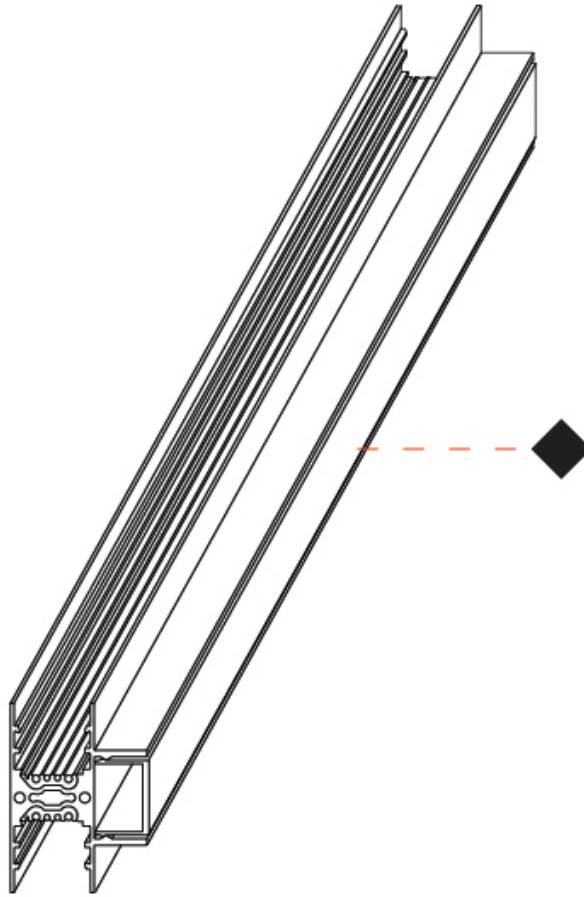

A7T00054-

PROJECT _____

TYPE _____

SPECIFIER _____

QUANTITY _____

DATE _____

A