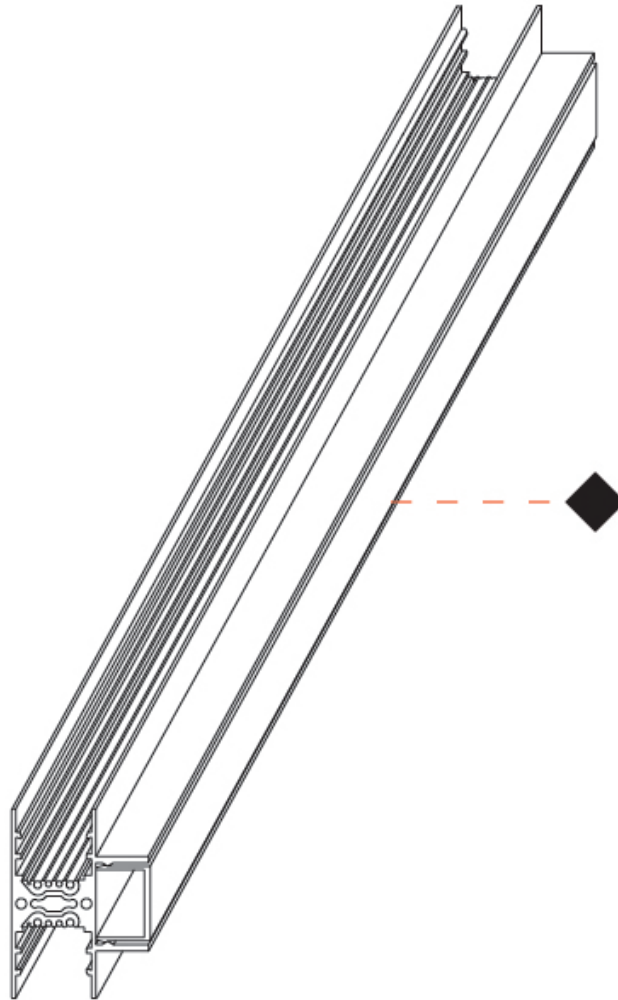

A7T00055-

PROJECT _____

TYPE _____

SPECIFIER _____

QUANTITY _____

DATE _____

A