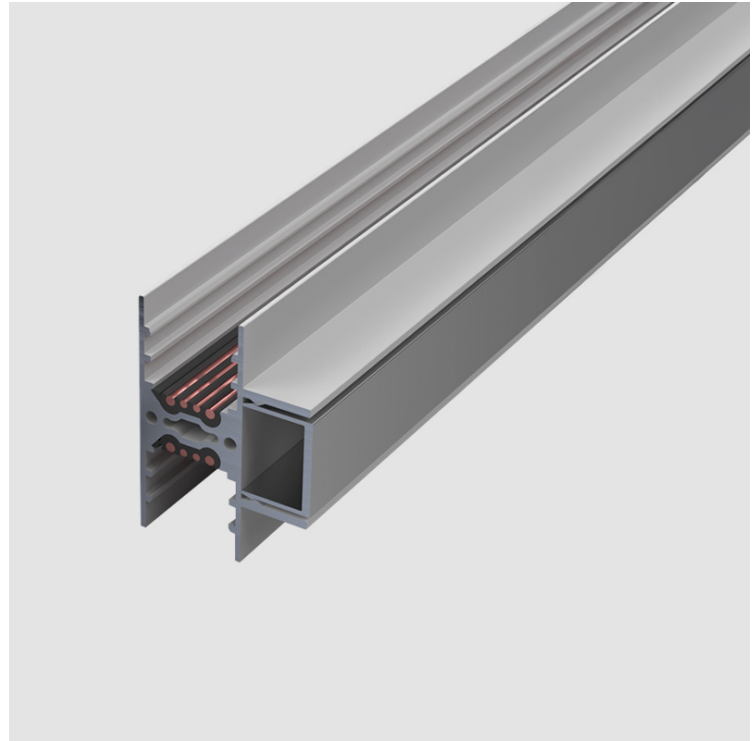

PROJECT	_____
TYPE	_____
SPECIFIER	_____
QUANTITY	_____
DATE	_____

VIAVAI MONO SURFACE

A7T00055-

base number _____
Finish Options _____

DESCRIPTION
Viavai Duo - 3,000mm / 118 1/8" Track for Surface Wall

1. To build a product code in our configurator select the specify button on the base model # product page
2. To build a manual product code on this datasheet choose from the options listed below in blue font and add the suffix to the base model #

GENERAL
Series: Viavai _____
Subseries: Viavai Mono _____
Partner: Letroh _____
Division: Architectural _____
Installation: Surface _____
Product Type: Linear Profiles _____
Mounting Location: Wall _____

PHYSICAL
Shape: Rectangle _____
Length (mm): 3000 _____
Length (in): 118 1/8 _____
Width (mm): 33 _____
Width (in): 1 5/16 _____
Height (mm): 45 _____
Height (in): 1 3/4 _____
Fixture Finish: WHI / BLK _____
Fixture Material: Aluminum _____

RATINGS AND CERTIFICATIONS
Certified By: Certified for North American Standards _____
IP rating: IP20 _____