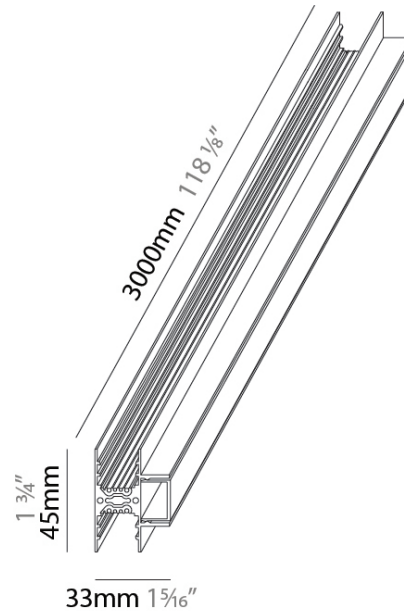

PROJECT	_____
TYPE	_____
SPECIFIER	_____
QUANTITY	_____
DATE	_____

VIAVAI MONO SURFACE

A7T00055-

base number _____
Finish Options _____

DESCRIPTION
Viavai Duo - 3,000mm / 118 1/8" Track for Surface Wall

1. To build a product code in our configurator select the specify button on the base model # product page
2. To build a manual product code on this datasheet choose from the options listed below in blue font and add the suffix to the base model #

GENERAL
Series: Viavai _____
Subseries: Viavai Mono _____
Partner: Letroh _____
Division: Architectural _____
Installation: Surface _____
Product Type: Linear Profiles _____
Mounting Location: Wall _____

PHYSICAL
Shape: Rectangle _____
Length (mm): 3000 _____
Length (in): 118 1/8 _____
Width (mm): 33 _____
Width (in): 1 5/16 _____
Height (mm): 45 _____
Height (in): 1 3/4 _____
Fixture Finish: WHI / BLK _____
Fixture Material: Aluminum _____

RATINGS AND CERTIFICATIONS
Certified By: Certified for North American Standards _____
IP rating: IP20 _____