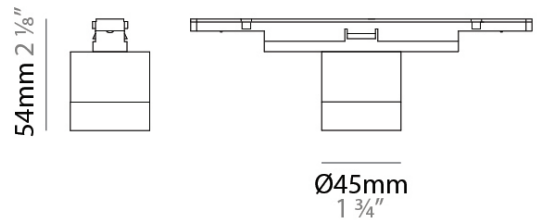

VIAVAI TRACK

A7T00058-

base number   LED Dimming   Color Temperature   Finish Options   Lens Options

DESCRIPTION

Viavai System - Mini Spot Light Fixed, 9W LED, 2700K/3000K, Max 740lm, 48V, CRI97 - Non-Dimming / 0-10V Dimming - Optics: 20° / 40° / 60°

1. To build a product code in our configurator select the specify button on the base model # product page
2. To build a manual product code on this datasheet choose from the options listed below in blue font and add the suffix to the base model #

GENERAL

Series: Viavai
Partner: Letroh
Division: Architectural
Installation: Track
Product Type: Downlight
Light Distribution: Direct

PHYSICAL

Aperture Sizes - Downlights: 1"
Shape: Cylinder
Diameter (mm): 45
Diameter (in): 1 3/4
Height (mm): 54
Height (in): 2 1/8
Weight (kg): 0.11
Fixture Finish: WHI / BLK
Fixture Material: Aluminum

ELECTRICAL

Lamp Type: LED
Input Wattage (W): 9
Dimming: Non-Dimming / DALI Dimming
Driver Included: No
Driver Location: Remote
Driver Type: Constant Voltage - Universal
Driver Class: Class 2
Input Voltage (V): 120 - 277
Output Voltage (V): 48
Upon Request: DALI/0-10V available with dimming module

LED

Color Temperature (°K): 2700 / 3000
Max. Delivered Lumen (lm): 698 -740
CRI: >97 CRI
Lamp Life (hrs): 50000

OPTICAL

Optic°: 20, 40, 60
Adjustability: Fixed

RATINGS AND CERTIFICATIONS

Certified By: Certified for North American Standards
IP rating: IP20