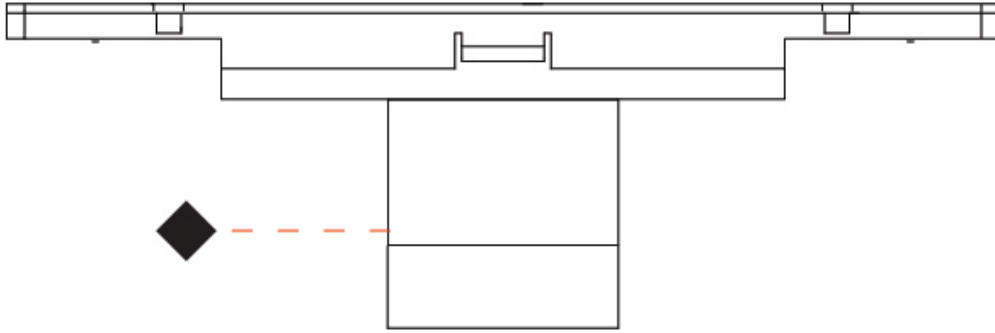

PROJECT

TYPE

SPECIFIER

QUANTITY

DATE