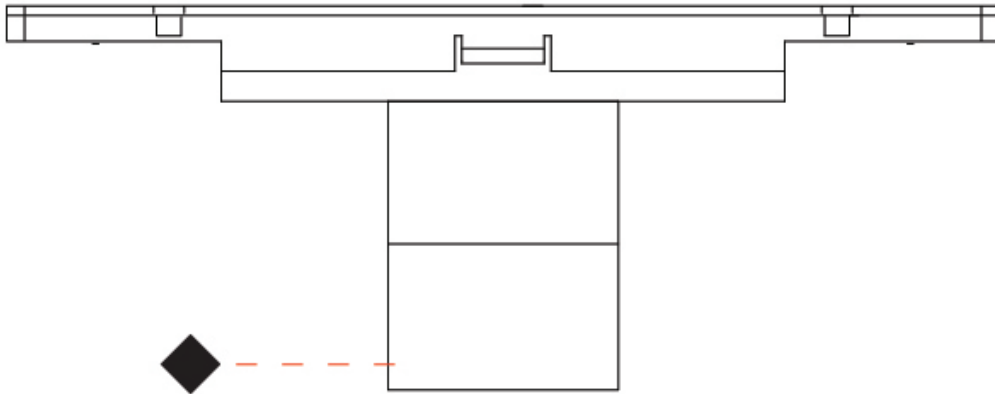

A7T00059-

PROJECT

TYPE

SPECIFIER

QUANTITY

DATE