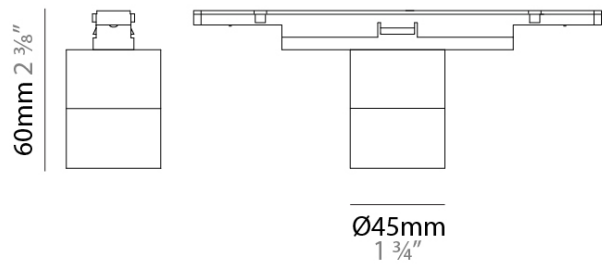

VIAVAI TRACK

A7T00059-

base number   LED Dimming   Color Temperature   Finish Options

DESCRIPTION

Viavai System - Mini Spot Dark Light Fixed, 9W LED, 2700K/3000K, Max 740lm, 48V, CRI97 - Non-Dimming / 0-10V Dimming - Complete with 20° Lens and Honeycomb

1. To build a product code in our configurator select the specify button on the base model # product page
2. To build a manual product code on this datasheet choose from the options listed below in blue font and add the suffix to the base model #

GENERAL

Series: Viavai
Partner: Letro
Division: Architectural
Installation: Track
Product Type: Downlight
Light Distribution: Direct

PHYSICAL

Aperture Sizes - Downlights: 1"
Shape: Cylinder
Diameter (mm): 45
Diameter (in): 1 3/4
Height (mm): 60
Height (in): 2 3/8
Weight (kg): 0.14
Fixture Finish: WHI / BLK
Fixture Material: Aluminum

ELECTRICAL

Lamp Type: LED
Input Wattage (W): 9
Dimming: Non-Dimming / DALI Dimming
Driver Included: No
Driver Location: Remote
Driver Type: Constant Voltage - Universal
Driver Class: Class 2
Input Voltage (V): 120 - 277
Output Voltage (V): 48
Upon Request: DALI/0-10V available with dimming module

LED

Color Temperature (°K): 2700 / 3000
Max. Delivered Lumen (lm): 698 -740
CRI: >97 CRI
Lamp Life (hrs): 50000

OPTICAL

Adjustability: Fixed

RATINGS AND CERTIFICATIONS

Certified By: Certified for North American Standards
IP rating: IP20