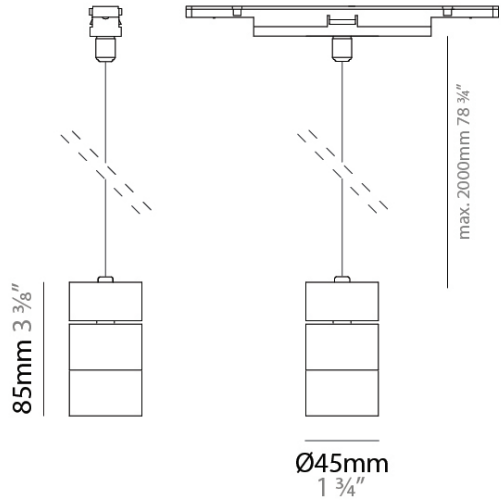

VIAVAI TRACK

A7T00062-

base number   LED Dimming   Color Temperature   Finish Options

DESCRIPTION
Viavai System - Mini Suspension Spot Dark Light Fixed, 9W LED, 2700K/3000K, Max 740lm, 48V, CRI97 - Non-Dimming / 0-10V Dimming - Complete with 20° Lens and Honeycomb

1. To build a product code in our configurator select the specify button on the base model # product page
2. To build a manual product code on this datasheet choose from the options listed below in blue font and add the suffix to the base model #

GENERAL
Series: Viavai
Partner: Letroh
Division: Architectural
Installation: Track
Product Type: Pendant
Mounting Location: Ceiling
Light Distribution: Direct

PHYSICAL
Aperture Sizes - Downlights: 1"
Shape: Cylinder
Diameter (mm): 45
Diameter (in): 1 3/4
Height (mm): 85
Height (in): 3 3/8
Max. Overall Height (mm): 2085
Max. Overall Height (in): 82 1/16
Weight (kg): 0.14
Fixture Finish: WHI / BLK
Fixture Material: Aluminum

ELECTRICAL
Lamp Type: LED
Input Wattage (W): 9
Dimming: Non-Dimming / DALI Dimming
Driver Included: No
Driver Location: Remote
Driver Type: Constant Voltage - Universal
Driver Class: Class 2
Input Voltage (V): 120 - 277
Output Voltage (V): 48

LED
Color Temperature (°K): 2700 / 3000
Max. Delivered Lumen (lm): 698 / 740
CRI: >97 CRI
Lamp Life (hrs): 50000

OPTICAL
Adjustability: Fixed

RATINGS AND CERTIFICATIONS
Certified By: Certified for North American Standards
IP rating: IP20