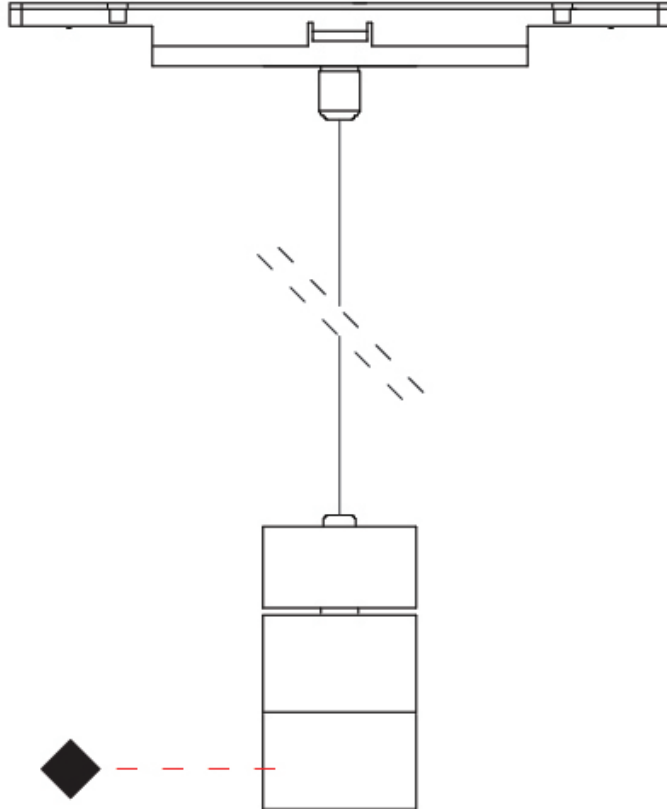

PROJECT	_____
TYPE	_____
SPECIFIER	_____
QUANTITY	_____
DATE	_____

A