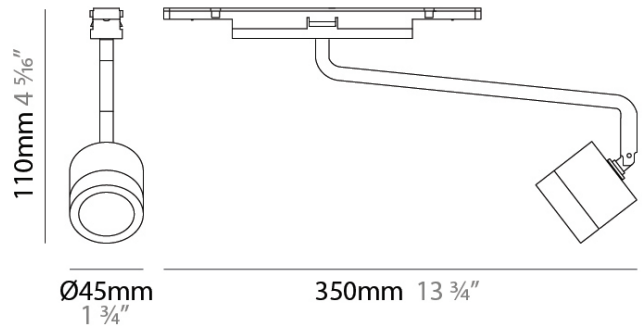

A7T00064-

base number   LED Dimming   Color Temperature   Finish Options   Lens Options

DESCRIPTION
Viavai System - Mini W Wall Effect Spot Light, 9W LED, 2700K/3000K, Max 770lm, 48V, CRI97 - Non-Dimming - Optics: 20° / 40° / 60°

1. To build a product code in our configurator select the specify button on the base model # product page
2. To build a manual product code on this datasheet choose from the options listed below in blue font and add the suffix to the base model #

GENERAL
Series: Viavai
Partner: Letroh
Division: Architectural
Installation: Track
Product Type: Spots
Mounting Location: Wall / Ceiling
Light Distribution: Direct

PHYSICAL
Aperture Sizes - Downlights: 1"
Shape: Cylinder
Diameter (mm): 45
Diameter (in): 1 3/4
Width (mm): 350
Width (in): 13 3/4
Height (mm): 110
Height (in): 4 5/16
Weight (kg): 0.30
Fixture Finish: WHI / BLK
Fixture Material: Aluminum

ELECTRICAL
Lamp Type: LED
Input Wattage (W): 9
Dimming: Non-Dimming / DALI Dimming
Driver Included: No
Driver Location: Remote
Driver Type: Constant Voltage - Universal
Driver Class: Class 2
Input Voltage (V): 120 - 277
Output Voltage (V): 48
Upon Request: DALI/0-10V available with dimming module

LED
Color Temperature (°K): 2700 / 3000
Max. Delivered Lumen (lm): 728 / 770
CRI: >97 CRI
Lamp Life (hrs): 50000

OPTICAL
Optic°: 20 / 40 / 60
Adjustability: Fixed

RATINGS AND CERTIFICATIONS
Certified By: Certified for North American Standards
IP rating: IP20