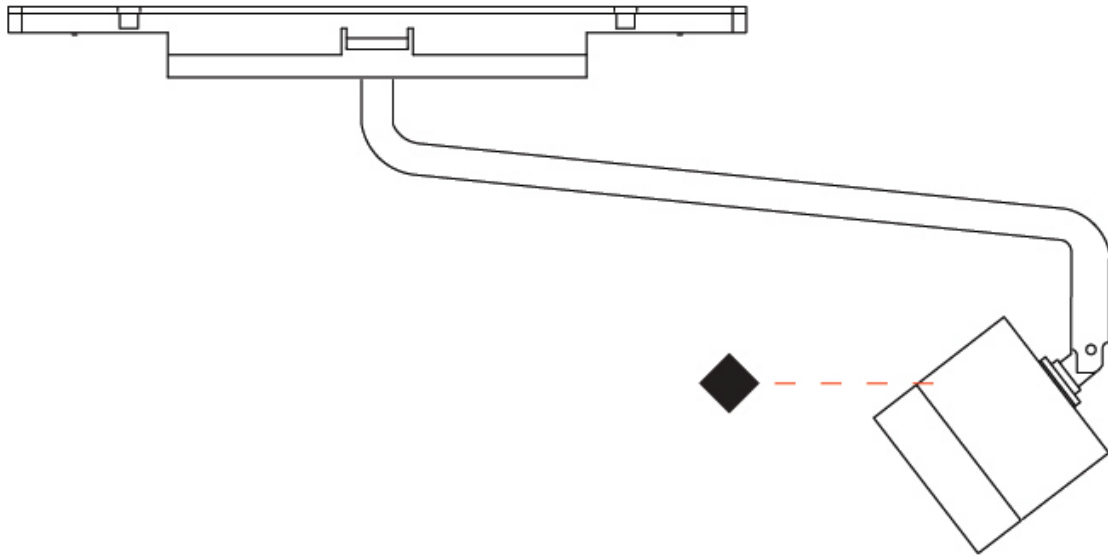

A7T00064-

PROJECT

TYPE

SPECIFIER

QUANTITY

DATE

A