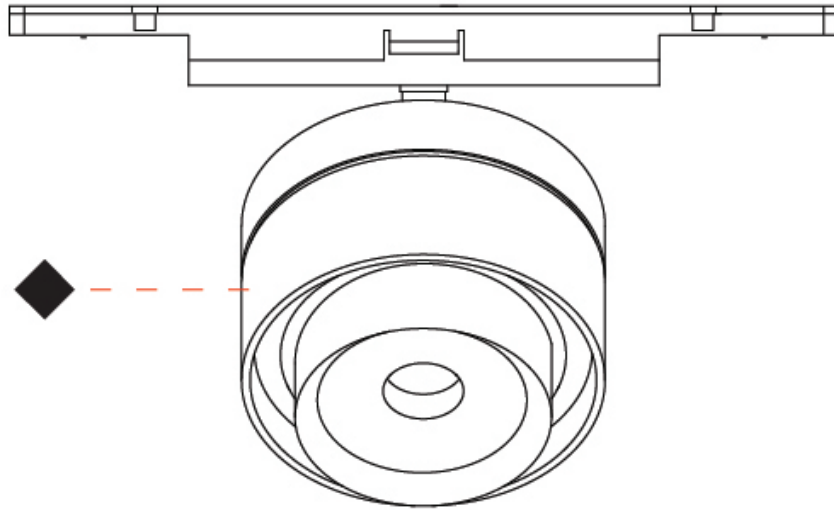

PROJECT _____

TYPE _____

SPECIFIER _____

QUANTITY _____

DATE _____