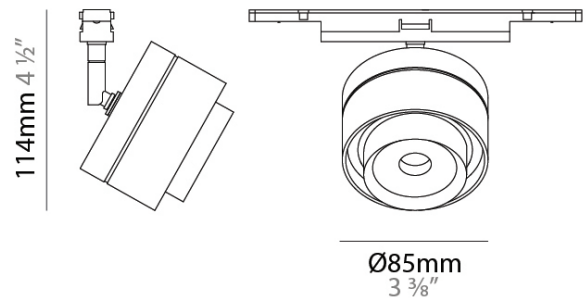

VIAVAI TRACK

A7T00065- -

base number
Color   Finish
Temperature   Options

DESCRIPTION
Viavai System - Zoom Adjustable Spot - 1 x 13W LED, 2700K/3000K, 878lm, CRI97, Optic Range: 12° - 46

1. To build a product code in our configurator select the specify button on the base model # product page
2. To build a manual product code on this datasheet choose from the options listed below in blue font and add the suffix to the base model #

GENERAL

Series: Viavai
Partner: Letroh
Division: Architectural
Installation: Track
Product Type: Spots
Mounting Location: Wall / Ceiling
Light Distribution: Adjustable / Direct

PHYSICAL

Aperture Sizes - Downlights: 1"
Shape: Cylinder
Length (mm): 85
Length (in): 3 3/8
Height (mm): 114
Height (in): 4 1/2
Fixture Finish: WHI / BLK
Fixture Material: Aluminum

ELECTRICAL

Lamp Type: LED
Input Wattage (W): 13
Dimming: Non-Dimming / DALI Dimming
Driver Included: No
Driver Location: Remote
Driver Type: Constant Voltage - Universal
Driver Class: Class 2
Input Voltage (V): 120 - 277
Output Voltage (V): 48
Upon Request: DALI/0-10V available with dimming module

LED

Color Temperature (°K): 2700 / 3000
Max. Delivered Lumen (lm): 831 / 878
Nominal Lumen (lm): 1010 / 1068
CRI: >97 CRI
Lamp Life (hrs): 50000

OPTICAL

Optic°: 12 - 46
Adjustability: Rotational 350°; Tilt 90°

RATINGS AND CERTIFICATIONS

Certified By: Certified for North American Standards
IP rating: IP20