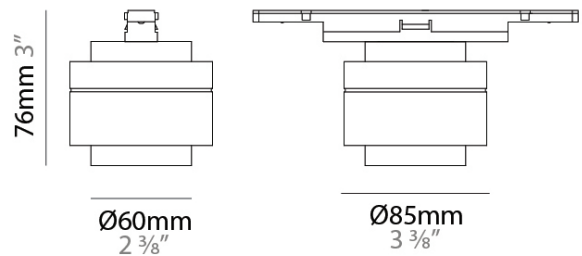

VIAVAI TRACK

A7T00066- -

base number   Color   Finish
Temperature   Options

DESCRIPTION
Viavai System - Zoom Fixed Spot Light - 1 x 13W LED, 2700K/3000K, 878lm, CRI97, Optic Range: 12° - 46

1. To build a product code in our configurator select the specify button on the base model # product page
2. To build a manual product code on this datasheet choose from the options listed below in blue font and add the suffix to the base model #

GENERAL

Series: Viavai
Partner: Letroh
Division: Architectural
Installation: Track
Product Type: Downlight
Mounting Location: Ceiling
Light Distribution: Adjustable / Direct

PHYSICAL

Aperture Sizes - Downlights: 2"
Shape: Cylinder
Length (mm): 85
Length (in): 3 3/8
Height (mm): 76
Height (in): 3
Fixture Finish: WHI / BLK
Fixture Material: Aluminum

ELECTRICAL

Lamp Type: LED
Input Wattage (W): 13
Dimming: Non-Dimming / DALI Dimming
Driver Included: No
Driver Location: Remote
Driver Type: Constant Voltage - Universal
Driver Class: Class 2
Input Voltage (V): 120 - 277
Output Voltage (V): 48
Upon Request: DALI/0-10V available with dimming module

LED

Color Temperature (°K): 2700 / 3000
Max. Delivered Lumen (lm): 831 / 878
Nominal Lumen (lm): 1010 / 1068
CRI: >97 CRI
Lamp Life (hrs): 50000

OPTICAL

Optic°: 12 - 46
Adjustability: Rotational 350°; Tilt 90°

RATINGS AND CERTIFICATIONS

Certified By: Certified for North American Standards
IP rating: IP20