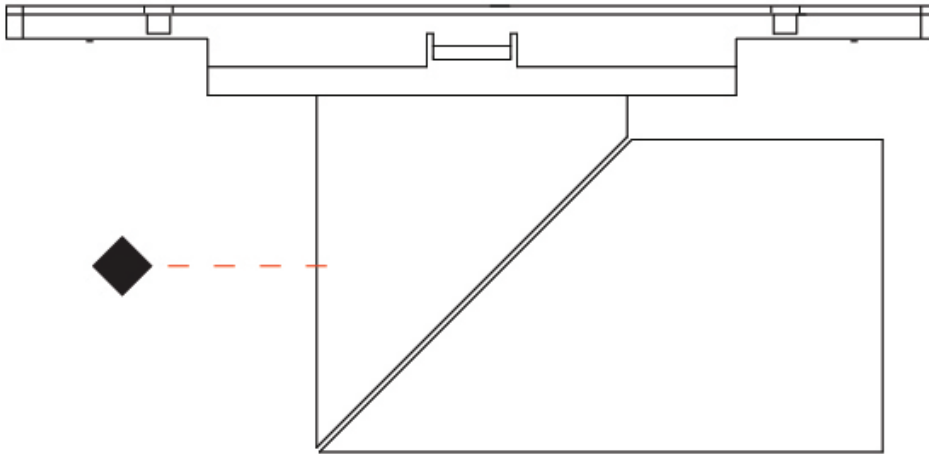

PROJECT

TYPE

SPECIFIER

QUANTITY

DATE