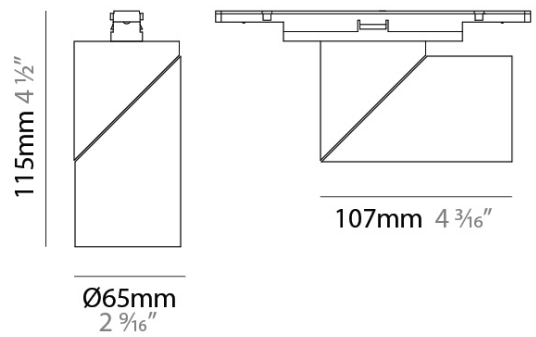

DESCRIPTION
Viavai System - Bob Adjustable Light, 20W LED, 27000K/3000K, Max1900lm, 48V, CRI97 - Non-Dimming / 0-10V Dimming - Optics 30° / 40° / 60° / OV / RL / WW

1. To build a product code in our configurator select the specify button on the base model # product page
2. To build a manual product code on this datasheet choose from the options listed below in blue font and add the suffix to the base model #

GENERAL

Series: Viavai
Partner: Letroh
Division: Architectural
Installation: Track
Product Type: Spots
Mounting Location: Wall / Ceiling
Light Distribution: Adjustable / Direct

PHYSICAL

Aperture Sizes - Downlights: 2"
Shape: Cylinder
Diameter (mm): 65
Diameter (in): 2 3/16
Width (mm): 107
Width (in): 4 3/16
Height (mm): 115
Height (in): 4 1/2
Fixture Finish: WHI / BLK
Fixture Material: Aluminum

ELECTRICAL

Lamp Type: LED
Input Wattage (W): 20
Dimming: [Non-Dimming / DALI Dimming](#)
Driver Included: No
Driver Location: Remote
Driver Type: Constant Voltage - Universal
Driver Class: Class 2
Input Voltage (V): 120 - 277
Output Voltage (V): 48
Upon Request: DALI/0-10V available with dimming module

LED

Color Temperature (°K): [2700 / 3000](#)
Max. Delivered Lumen (lm): 728 - 1900
CRI: >97 CRI
Lamp Life (hrs): 50000

OPTICAL

Optic°: [30 / 40 / 60 / OV / RT / WW](#)
Adjustability: Rotational 350°; Tilt 90°

RATINGS AND CERTIFICATIONS

Certified By: Certified for North American Standards
IP rating: IP20