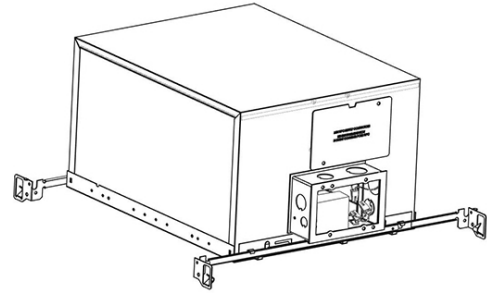

RATINGS AND CERTIFICATIONS

Certified By: Certified for North American Standards

LEGEND

	floor-mounted		pivotal		special LED (upon request) RGB, RGBW, tunable, gold+, meat+, art+, fashion+
	wall and ceiling: recessed and surface mounted		rotating		warm dim / natural dimming LED
	ceiling-mounted and wall-mounted		illuminate tilted		rechargeable battery powered
	wall-mounted		color of suspension cable		fixture with natural vivid LED (upon request)
	omni-directional light distribution		length of suspension cable		color rendering index
	direct light distribution		reflector degree selection		color temperature
	direct/indirect light distribution		super spot		lumen (luminous flux)
	indirect light distribution		lens		efficacy (lumens per watt)
	asymmetric light distribution		lens pack		Unified Glare Rating (UGR) range from 5-40
	aura light distribution		shine ring		marine grade (AISI 316 stainless steel)
	round wall or ceiling cut-out		integrated shine ring with diffuser		walk on
	square wall or ceiling cut-out		free individual colors 01-29		drive on
	the supplied jig specifies the cutout dimensions		individual colors: 00 (free of charge), 01-25 (extra charge)		Dark Sky Compliance
	minimum distance (meters) lamp - object		luminaire part to be colored (F1)		Americans with Disabilities Act (less than 4" off the wall located between 27"-84" from floor)
	recessed depth		luminaire part to be colored (F2)		lamp protected against explosion
	ceiling thickness in mm		luminaire part to be colored (F3)		blown glass using traditional methods by master glass blower
	ceiling thickness selection		luminaire part to be colored (F4)		acoustic material
	dimmable DP (phase), DV (0-10V), DD (dali), DS (step-dim)		luminaire part to be colored (F5)		protection class I, protection insulation
	included or excluded LED driver/transformer/control gear		color of 3-circuit adaptor		protection class II, protection insulation
	separately switchable		indirect diffuser		ETL Certified to UL and CSA Standards
	sensor		direct diffuser		UL Certified to UL and CSA Standards
	remote control		ball-proof (upon request)		CSA Certified to UL and CSA Standards
	available upon request		accessory		Certified for North American Standards