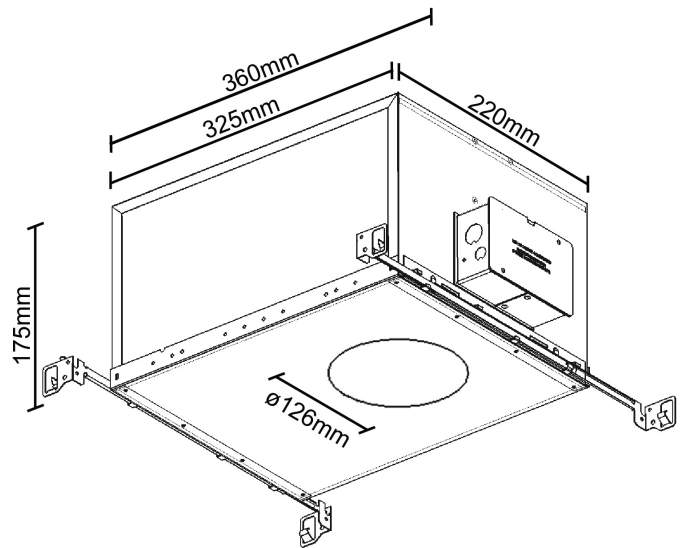

PROJECT	_____
TYPE	_____
SPECIFIER	_____
QUANTITY	_____
DATE	_____

CP-126-38-42

base number

DESCRIPTION

Chicago Plenum New Construction Recessed Frame Kit (126mm (4 15/16")), Max. 37.8W 900mA, Tri-Mode Dimming

1. To build a product code in our configurator select the specify button on the base model # product page
2. To build a manual product code on this datasheet choose from the options listed below in blue font and add the suffix to the base model #

GENERAL

Division: Architectural

PHYSICAL

Fixture Material: Metal

ELECTRICAL

Lamp Type: LED

Total Output Wattage (W): 25.2-37.8

Dimming: Tri-Mode (Non-Dimming and Phase Dimming (120Vac only) and 0-10V Dimming)

Driver Type: Constant Current - Universal

Driver Class: Class 2

Input Voltage (V): 120 - 277

Constant Current (MA): 900

Constant Voltage (V): 24-42

Upon Request: 0-10Vdc dimming / Phase dimming @120Vac only / 277Vac

RATINGS AND CERTIFICATIONS

Certified By: Certified for North American Standards