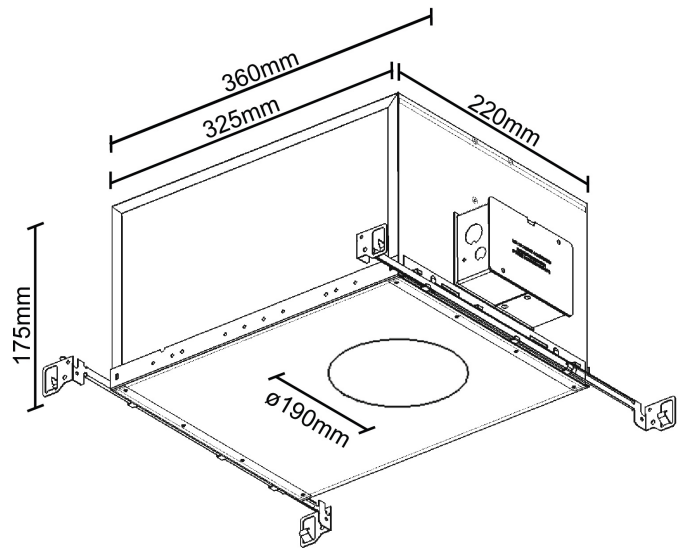

PROJECT	_____
TYPE	_____
SPECIFIER	_____
QUANTITY	_____
DATE	_____

CP-190-16-32

base number

DESCRIPTION

Chicago Plenum New Construction Recessed Frame Kit (190mm (7 1/2")), Max. 16W 500mA - Tri-Mode Dimming

1. To build a product code in our configurator select the specify button on the base model # product page
2. To build a manual product code on this datasheet choose from the options listed below in blue font and add the suffix to the base model #

GENERAL

Division: Architectural

PHYSICAL

Fixture Material: Metal

ELECTRICAL

Lamp Type: LED

Total Output Wattage (W): 10.5-16

Dimming: Tri-Mode (Non-Dimming and Phase Dimming (120Vac only) and 0-10V Dimming)

Driver Type: Constant Current - Universal

Driver Class: Class 2

Input Voltage (V): 120 - 277

Constant Current (MA): 500

Constant Voltage (V): 21-32

Upon Request: 0-10Vdc dimming / Phase dimming @120Vac only / 277Vac

RATINGS AND CERTIFICATIONS

Certified By: Certified for North American Standards

IP rating: Dry