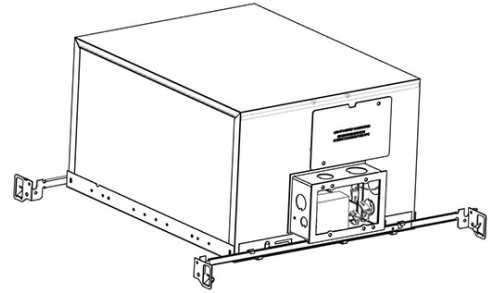

RATINGS AND CERTIFICATIONS

Certified By: Certified for North American Standards

IP rating: Dry

LEGEND

	floor-mounted		pivotal		special LED (upon request) RGB, RGBW, tunable, gold+, meat+, art+, fashion+
	wall and ceiling: recessed and surface mounted		rotating		warm dim / natural dimming LED
	ceiling-mounted and wall-mounted		illuminate tilted		rechargeable battery powered
	wall-mounted		color of suspension cable		fixture with natural vivid LED (upon request)
	omni-directional light distribution		length of suspension cable		color rendering index
	direct light distribution		reflector degree selection		color temperature
	direct/indirect light distribution		super spot		lumen (luminous flux)
	indirect light distribution		lens		efficacy (lumens per watt)
	asymmetric light distribution		lens pack		Unified Glare Rating (UGR) range from 5-40
	aura light distribution		shine ring		marine grade (AISI 316 stainless steel)
	round wall or ceiling cut-out		integrated shine ring with diffuser		walk on
	square wall or ceiling cut-out		free individual colors 01-29		drive on
	the supplied jig specifies the cutout dimensions		individual colors: 00 (free of charge), 01-25 (extra charge)		Dark Sky Compliance
	minimum distance (meters) lamp - object		luminaire part to be colored (F1)		Americans with Disabilities Act (less than 4" off the wall located between 27"-84" from floor)
	recessed depth		luminaire part to be colored (F2)		lamp protected against explosion
	ceiling thickness in mm		luminaire part to be colored (F3)		blown glass using traditional methods by master glass blower
	ceiling thickness selection		luminaire part to be colored (F4)		acoustic material
	dimmable DP (phase), DV (0-10V), DD (dali), DS (step-dim)		luminaire part to be colored (F5)		protection class I, protection insulation
	included or excluded LED driver/transformer/control gear		color of 3-circuit adaptor		protection class II, protection insulation
	separately switchable		indirect diffuser		ETL Certified to UL and CSA Standards
	sensor		direct diffuser		UL Certified to UL and CSA Standards
	remote control		ball-proof (upon request)		CSA Certified to UL and CSA Standards
	available upon request		accessory		Certified for North American Standards