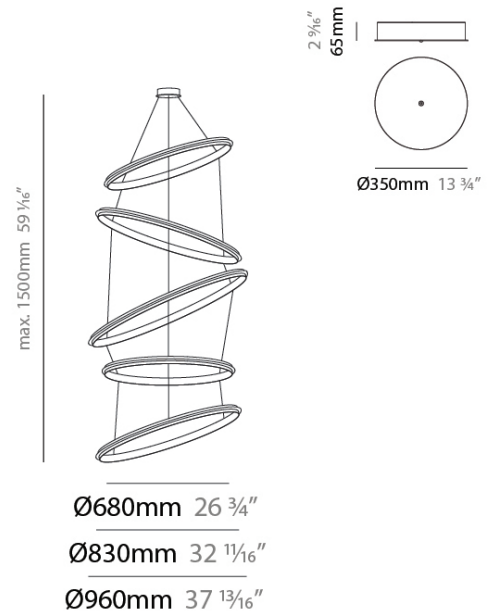

ECLIPSE - 5 RING SUSPENSION

D1010039- -

base number Color Finish
 Temperature Options

- To build a product code in our configurator select the specify button on the base model # product page
- To build a manual product code on this datasheet choose from the options listed below in blue font and add the suffix to the base model #

GENERAL

Series: Eclipse
 Subseries: Eclipse - 5 Ring
 Partner: Quasar
 Division: Design
 Installation: Suspension
 Product Type: Pendant
 Mounting Location: Ceiling

PHYSICAL

Shape: Round
 Diameter (mm): 960
 Diameter (in): 37 ¹³/₁₆
 Height (mm): 50
 Height (in): 1 ¹⁵/₁₆
 Max. Overall Height (mm): 1550
 Max. Overall Height (in): 61
[Fixture Finish: NIC / BRA / BBR](#)
 Fixture Material: Metal
 Cable Details: 1500mm cable

ELECTRICAL

Input Voltage (V): 120 - 277

LED

[Color Temperature \(°K\): 2400 / 2800 / 3000](#)
 Max. Delivered Lumen (lm): 7560 (2800K)
 CRI: >90 CRI

RATINGS AND CERTIFICATIONS

Certified By: Certified for North American Standards
 IP rating: IP20

PROJECT
TYPE
SPECIFIER
QUANTITY
DATE

ECLIPSE - 5 RING SUSPENSION

D1010039-

PROJECT

TYPE

SPECIFIER

QUANTITY

DATE