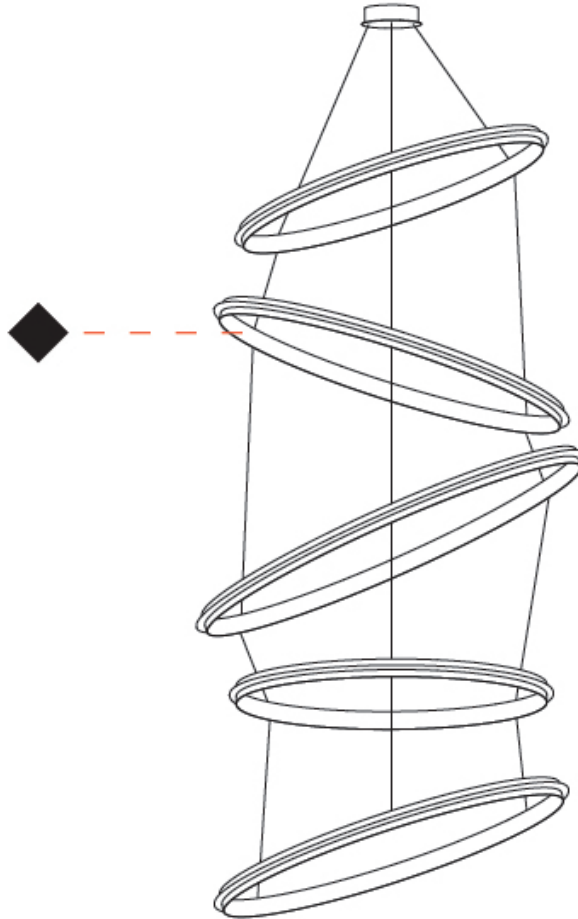

GENERAL

Series: Eclipse
 Subseries: Eclipse - 5 Ring
 Partner: Quasar
 Division: Design
 Installation: Suspension
 Product Type: Pendant
 Mounting Location: Ceiling

PHYSICAL

Shape: Round
 Diameter (mm): 960
 Diameter (in): 37 ¹³/₁₆
 Height (mm): 50
 Height (in): 1 ¹⁵/₁₆
 Max. Overall Height (mm): 1550
 Max. Overall Height (in): 61
[Fixture Finish: NIC / BRA / BBR](#)
 Fixture Material: Metal
 Cable Details: 1500mm cable

PROJECT
TYPE
SPECIFIER
QUANTITY
DATE

ECLIPSE - 5 RING SUSPENSION

D1010039-

PROJECT

TYPE

SPECIFIER

QUANTITY

DATE