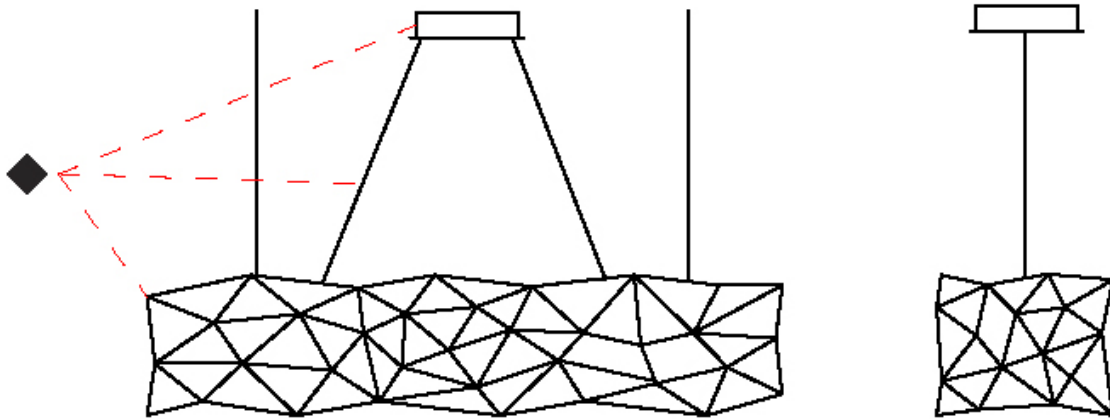

UNIVERSE ABSTRACT SUSPENSION

D101357-

PROJECT _____

TYPE _____

NOTES _____

QUANTITY _____

DATE _____

D