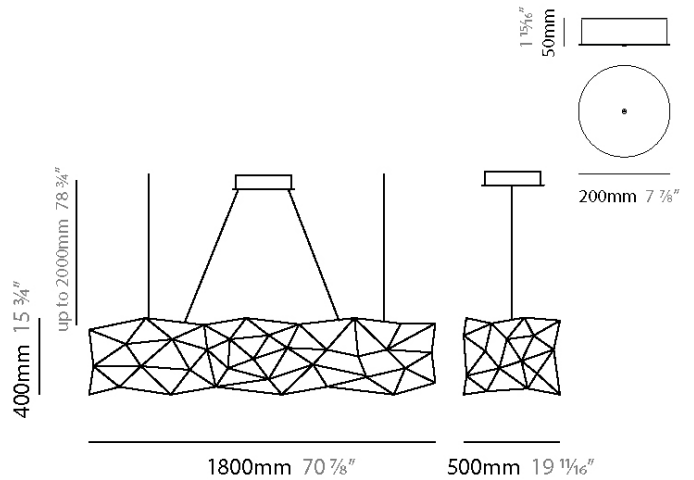

UNIVERSE ABSTRACT SUSPENSION

D101357-

GENERAL

Division: Design
Series: Universe
Subseries: Universe Abstract
Mounting Type: Suspension
Mounting Location: Ceiling
Subcategory: Ambient
Brand: Quasar

PHYSICAL

Shape: Abstract
Length (mm): 1800
Length (in): 70 7/8
Width (mm): 500
Width (in): 19 1/16
Height (mm): 400
Height (in): 15 3/4
Max. Overall Height (mm): 2400
Max. Overall Height (in): 92 1/2
Weight (kg): 4.5
Weight (lbs): 9.9
Light Distribution: Omnidirectional
Fixture Finish: COP / NIC / BRA / BBR
Fixture Material: Metal
Upon Request: Custom Sizes

ELECTRICAL

Number of Lamps: 60
Lamp Type: LED Retrofit
Bulb Included: Bulb Included
Lamp Base: E10
Dimming: Phase Dimming (120Vac Only)
Driver Included: Yes
Driver Location: Integrated
Driver Type: Constant Voltage - Universal
Driver Class: Class 2
Input Voltage (V): 120 / 277
Output Voltage (V): 12
Lamp Voltage (V): 12
Total Output Wattage (W): 21.78
Max. Wattage Per Lamp (W): 0.33
Upon Request: Phase dimming @120Vac only / Non-dimming @277Vac

LED

Color Temperature (°K): 2600 / 3000 / 3500
Delivered Lumens (Range): 500 - 1999 lm
Max. Delivered Lumen (lm): 1380 (2600K)
CRI: >90 CRI
Lamp Life (hrs): 50000

OPTICAL

RATINGS AND CERTIFICATIONS

Certified By: Certified for North American Standards
IP rating: IP20