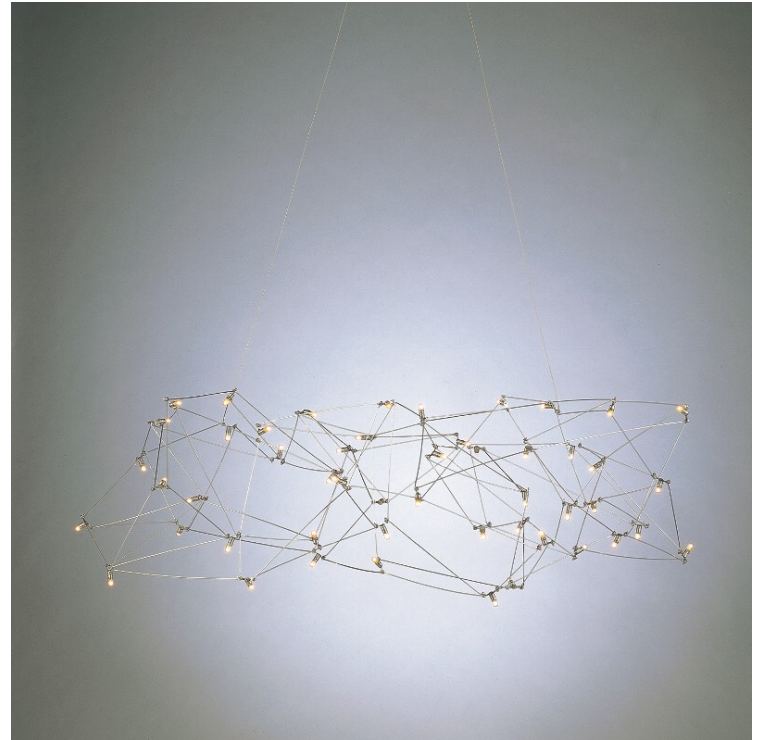

UNIVERSE ABSTRACT SUSPENSION

D101357-

GENERAL

Division: Design
Series: Universe
Subseries: Universe Abstract
Mounting Type: Suspension
Mounting Location: Ceiling
Subcategory: Ambient
Brand: Quasar

PHYSICAL

Shape: Abstract
Length (mm): 1800
Length (in): 70 7/8
Width (mm): 500
Width (in): 19 1/16
Height (mm): 400
Height (in): 15 3/4
Max. Overall Height (mm): 2400
Max. Overall Height (in): 92 1/2
Weight (kg): 4.5
Weight (lbs): 9.9
Light Distribution: Omnidirectional
Fixture Finish: COP / NIC / BRA / BBR
Fixture Material: Metal
Upon Request: Custom Sizes

ELECTRICAL

Number of Lamps: 60
Lamp Type: LED Retrofit
Bulb Included: Bulb Included
Lamp Base: E10
Dimming: Phase Dimming (120Vac Only)
Driver Included: Yes
Driver Location: Integrated
Driver Type: Constant Voltage - Universal
Driver Class: Class 2
Input Voltage (V): 120 / 277
Output Voltage (V): 12
Lamp Voltage (V): 12
Total Output Wattage (W): 21.78
Max. Wattage Per Lamp (W): 0.33
Upon Request: Phase dimming @120Vac only / Non-dimming @277Vac

LED

Color Temperature (°K): 2600 / 3000 / 3500
Delivered Lumens (Range): 500 - 1999 lm
Max. Delivered Lumen (lm): 1380 (2600K)
CRI: >90 CRI
Lamp Life (hrs): 50000

OPTICAL

RATINGS AND CERTIFICATIONS

Certified By: Certified for North American Standards
IP rating: IP20