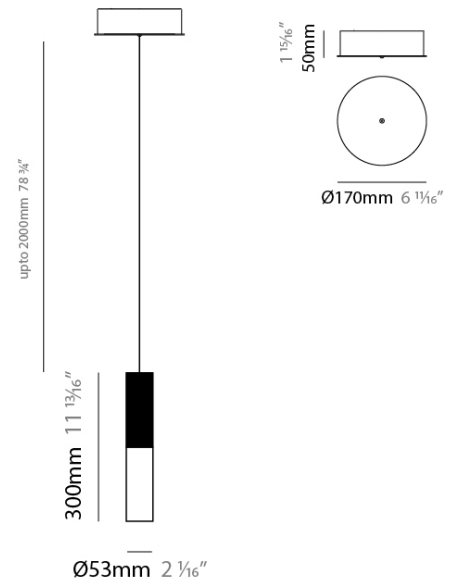

IO SINGLE XL SUSPENSION

D101446

base number

1. To build a product code in our configurator select the specify button on the base model # product page
2. To build a manual product code on this datasheet choose from the options listed below in blue font and add the suffix to the base model #

GENERAL

Series: IO
Subseries: IO Single XL
Partner: Quasar
Division: Design
Installation: Suspension
Product Type: Pendant
Mounting Location: Ceiling
Light Distribution: Direct

PHYSICAL

Shape: Cylinder
Diameter (mm): 53
Diameter (in): 2 1/16
Height (mm): 300
Height (in): 11 13/16
Max. Overall Height (mm): 2300
Max. Overall Height (in): 90 9/16
Weight (kg): 1.5
Weight (lbs): 3.31
Fixture Finish: BPA
Fixture Material: Metal
Cable Details: 2000mm Cable

ELECTRICAL

Lamp Type: LED
Input Wattage (W): 11.6
Total Output Wattage (W): 8
Dimming: Non-Dimmable
Driver Included: Yes
Driver Location: Integrated
Driver Type: Constant Current - 120Vac
Driver Class: Class 2
Input Voltage (V): 120 - 277
Constant Current (MA): 350
Upon Request: Integral: 0-10Vdc dimming / Phase dimming @120Vac only / 277Vac

LED

Number of LEDs: 1
Color Temperature (°K): 2700
Max. Delivered Lumen (lm): 125
CRI: >90 CRI
Lamp Life (hrs): 50000

RATINGS AND CERTIFICATIONS

Certified By: Certified for North American Standards
IP rating: IP20

PROJECT	
TYPE	
SPECIFIER	
QUANTITY	
DATE