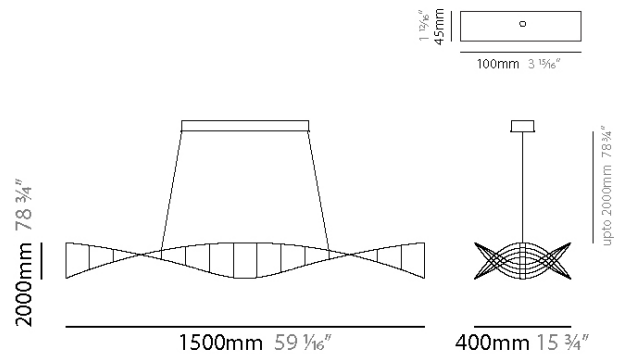

ROSETTA SUSPENSION

D101577-

PROJECT	
TYPE	
NOTES	
QUANTITY	
DATE	

GENERAL

Division: Design
Series: Rosetta
Mounting Type: Suspension
Mounting Location: Ceiling
Subcategory: Ambient
Brand: Quasar

PHYSICAL

Shape: Abstract
Length (mm): 1500
Length (in): 59 1/16"
Width (mm): 400
Width (in): 15 3/4"
Height (mm): 150
Height (in): 5 7/8"
Max. Overall Height (mm): 2150
Max. Overall Height (in): 84 5/8"
Weight (kg): 4
Weight (lbs): 8.82
Light Distribution: Omnidirectional
Fixture Finish: COP / NIC / BRA / BBR
Fixture Material: Metal
Cable Details: 2000mm Cable
Upon Request: Custom Sizes

ELECTRICAL

Lamp Type: LED
Dimming: 0-10V Dimming / Phase Dimming (120Vac Only)
Driver Included: Yes
Driver Location: Integrated
Driver Type: Constant Voltage
Driver Class: Class 2
Input Voltage (V): 120 / 277
Output Voltage (V): 12
Total Output Wattage (W): 48
Max. Wattage Per Lamp (W): 0.6
Upon Request: (Included) Integral: Phase dimming @120Vac only / (Not included - see component) Integral: 0-10Vdc dimming

LED

Number of LEDs: 80
Color Temperature (°K): 2400 / 2800
Delivered Lumens (Range): 2000 - 2999 lm
Max. Delivered Lumen (lm): 2400 (2800K)
CRI: >95 CRI
Lamp Life (hrs): 50000

OPTICAL

RATINGS AND CERTIFICATIONS

Certified By: Certified for North American Standards
IP rating: IP20