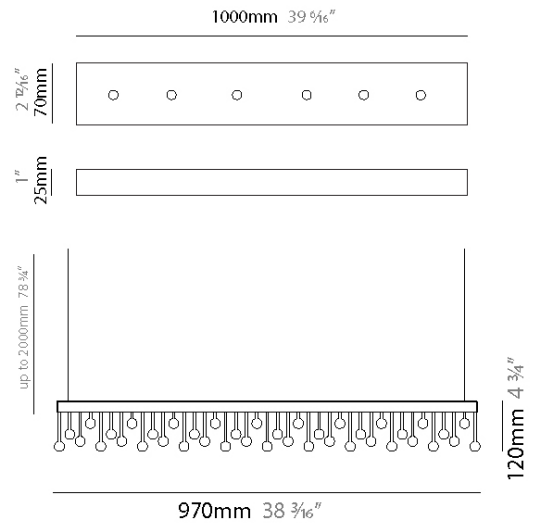

MELODY SUSPENSION

D101737

base number

PROJECT	
TYPE	
SPECIFIER	
QUANTITY	
DATE	

1. To build a product code in our configurator select the specify button on the base model # product page
2. To build a manual product code on this datasheet choose from the options listed below in blue font and add the suffix to the base model #

GENERAL

Series: Melody
Brand: Quasar
Division: Design
Mounting Type: Suspension
Mounting Location: Ceiling
Subcategory: Pendant

PHYSICAL

Shape: Rectangle
Length (mm): 970
Length (in): 38 ³/₁₆
Width (mm): 20
Width (in): 13/16
Height (mm): 120
Height (in): 4 ³/₄
Max. Overall Height (mm): 2120
Max. Overall Height (in): 82 ¹¹/₁₆
Light Distribution: Direct
Fixture Material: Metal
Cable Details: 2000mm Cable

ELECTRICAL

Lamp Type: LED
Total Output Wattage (W): 13
Dimming: 0-10V Dimming / Phase Dimming (120Vac Only)
Driver Included: Yes
Driver Location: Integrated
Driver Type: Constant Voltage - Universal - Phase dimming @120Vac only
Driver Class: Class 2
Input Voltage (V): 120 - 277
Output Voltage (V): 24
Upon Request: (Not included - see components) Remote: 0-10Vdc dimming / (Included) Integral: Phase dimming @120Vac only / Non-dimming 277Vac

LED

Color Temperature (°K): 2700
Max. Delivered Lumen (lm): 632
CRI: >90 CRI
Lamp Life (hrs): 50000

RATINGS AND CERTIFICATIONS

Certified By: Certified for North American Standards
IP rating: IP20