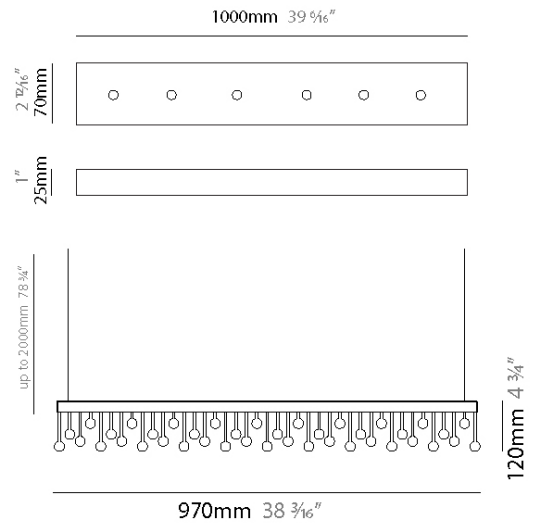

GENERAL

Series: Melody
 Partner: Quasar
 Division: Design
 Installation: Suspension
 Product Type: Pendant
 Mounting Location: Ceiling
 Light Distribution: Direct

PHYSICAL

Shape: Rectangle
 Length (mm): 970
 Length (in): 38 ³/₁₆"
 Width (mm): 20
 Width (in): 13/16
 Height (mm): 120
 Height (in): 4 ³/₄"
 Max. Overall Height (mm): 2120
 Max. Overall Height (in): 82 ¹/₁₆"
 Fixture Material: Metal
 Cable Details: 2000mm Cable

LED

Color Temperature (°K): 2700
 Max. Delivered Lumen (lm): 632
 CRI: >90 CRI
 Lamp Life (hrs): 50000

RATINGS AND CERTIFICATIONS

Certified By: Certified for North American Standards
 IP rating: IP20

PROJECT	
TYPE	
SPECIFIER	
QUANTITY	
DATE	