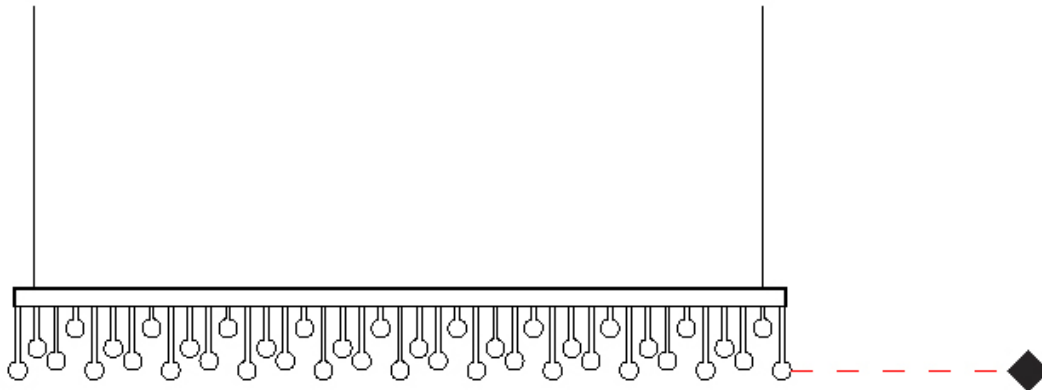

MELODY SUSPENSION

D101737

PROJECT

TYPE

SPECIFIER

QUANTITY

DATE

D