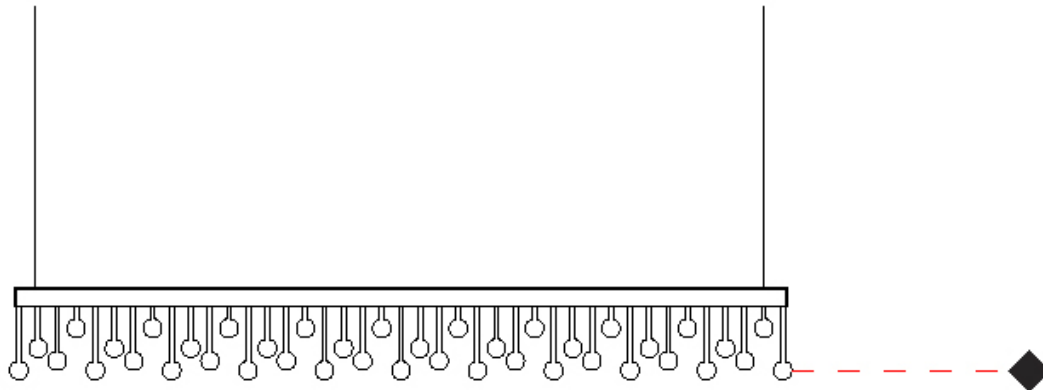

MELODY SUSPENSION

D101737

PROJECT	_____
TYPE	_____
SPECIFIER	_____
QUANTITY	_____
DATE	_____