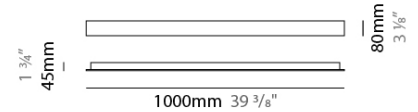

GENERAL

Series: Ixion _____
Partner: Quasar _____
Division: Design _____
Installation: Suspension _____
Product Type: Pendant _____
Mounting Location: Ceiling _____

PHYSICAL

Shape: Rectangle _____
Length (mm): 1200 _____
Length (in): 47 1/4 _____
Height (mm): 30 _____
Height (in): 1 3/16 _____
Max. Overall Height (mm): 2030 _____
Max. Overall Height (in): 79 15/16 _____
Weight (kg): 5 _____
Weight (lbs): 11 _____
Diffuser: Glass Half Matte / Half Clear _____
Fixture Material: Glass / Aluminum _____
Cable Details: 2000mm Cable _____

ELECTRICAL

Lamp Type: LED _____
Total Output Wattage (W): 14.4 _____
[Dimming: 0-10V Dimming / Phase Dimming (120Vac Only)](#) _____
Driver Included: Yes _____
Driver Location: Integrated _____
Driver Type: Constant Voltage - Universal _____
Driver Class: Class 2 _____
Input Voltage (V): 120 - 277 _____
Output Voltage (V): 24 _____
Upon Request: (Not included - see components) 0-10Vdc dimming / (Included) Phase dimming @120Vac only / Non-dimming @277Vac _____

LED

Number of LEDs: 1 _____
[Color Temperature (°K): 2400 / 2700 / 3000 / 4000](#) _____
Max. Delivered Lumen (lm): 700 (2700K) _____
CRI: >90 CRI _____
Lamp Life (hrs): 50000 _____

RATINGS AND CERTIFICATIONS

Certified By: Certified for North American Standards _____
IP rating: IP20 _____