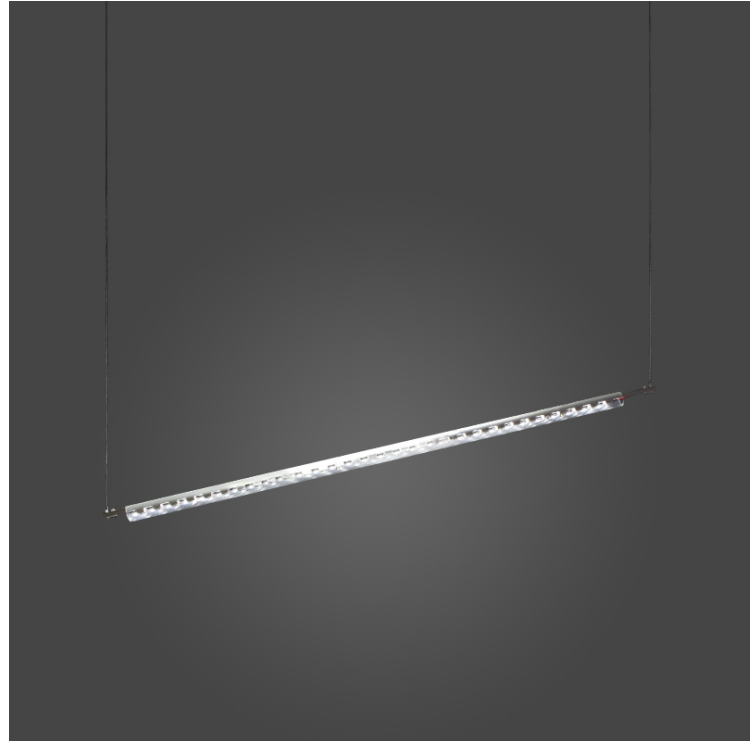

GENERAL

Series: Ixion _____
Partner: Quasar _____
Division: Design _____
Installation: Suspension _____
Product Type: Pendant _____
Mounting Location: Ceiling _____

PHYSICAL

Shape: Rectangle _____
Length (mm): 1200 _____
Length (in): 47 1/4 _____
Height (mm): 30 _____
Height (in): 1 3/16 _____
Max. Overall Height (mm): 2030 _____
Max. Overall Height (in): 79 15/16 _____
Weight (kg): 5 _____
Weight (lbs): 11 _____
Diffuser: Glass Half Matte / Half Clear _____
Fixture Material: Glass / Aluminum _____
Cable Details: 2000mm Cable _____

ELECTRICAL

Lamp Type: LED _____
Total Output Wattage (W): 14.4 _____
[Dimming: 0-10V Dimming / Phase Dimming (120Vac Only)](#) _____
Driver Included: Yes _____
Driver Location: Integrated _____
Driver Type: Constant Voltage - Universal _____
Driver Class: Class 2 _____
Input Voltage (V): 120 - 277 _____
Output Voltage (V): 24 _____
Upon Request: (Not included - see components) 0-10Vdc dimming / (Included) Phase dimming @120Vac only / Non-dimming @277Vac _____

LED

Number of LEDs: 1 _____
[Color Temperature (°K): 2400 / 2700 / 3000 / 4000](#) _____
Max. Delivered Lumen (lm): 700 (2700K) _____
CRI: >90 CRI _____
Lamp Life (hrs): 50000 _____

RATINGS AND CERTIFICATIONS

Certified By: Certified for North American Standards _____
IP rating: IP20 _____