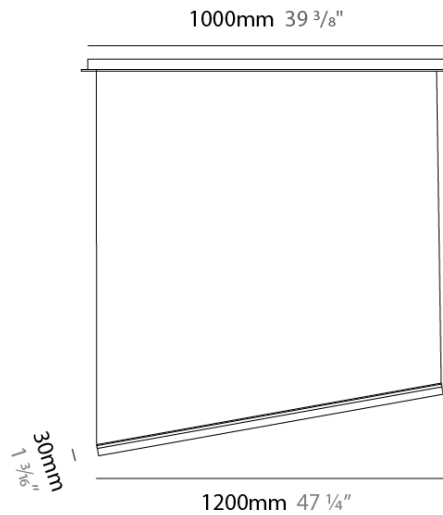

GENERAL

Series: Ixion _____
Partner: Quasar _____
Division: Design _____
Installation: Suspension _____
Product Type: Pendant _____
Mounting Location: Ceiling _____

PHYSICAL

Shape: Rectangle _____
Length (mm): 1200 _____
Length (in): 47 1/4 _____
Height (mm): 30 _____
Height (in): 1 3/16 _____
Max. Overall Height (mm): 2030 _____
Max. Overall Height (in): 79 15/16 _____
Weight (kg): 5 _____
Weight (lbs): 11 _____
Diffuser: Glass Half Matte / Half Clear _____
Fixture Material: Glass / Aluminum _____
Cable Details: 2000mm Cable _____

ELECTRICAL

Lamp Type: LED _____
Total Output Wattage (W): 14.4 _____
[Dimming: 0-10V Dimming / Phase Dimming (120Vac Only)](#) _____
Driver Included: Yes _____
Driver Location: Integrated _____
Driver Type: Constant Voltage - Universal _____
Driver Class: Class 2 _____
Input Voltage (V): 120 - 277 _____
Output Voltage (V): 24 _____
Upon Request: (Not included - see components) 0-10Vdc dimming / (Included) Phase dimming @120Vac only / Non-dimming @277Vac _____

LED

Number of LEDs: 1 _____
[Color Temperature (°K): 2400 / 2700 / 3000 / 4000](#) _____
Max. Delivered Lumen (lm): 700 (2700K) _____
CRI: >90 CRI _____
Lamp Life (hrs): 50000 _____

RATINGS AND CERTIFICATIONS

Certified By: Certified for North American Standards _____
IP rating: IP20 _____