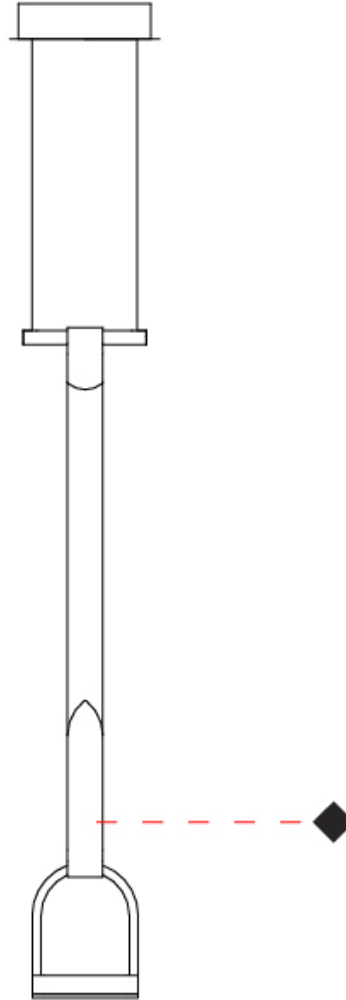

STIRRUP SUSPENSION

D101881-

base number Finish
Options

- To build a product code in our configurator select the specify button on the base model # product page
- To build a manual product code on this datasheet choose from the options listed below in blue font and add the suffix to the base model #

GENERAL

Series: Stirrup
 Brand: Quasar
 Division: Design
 Mounting Type: Suspension
 Mounting Location: Ceiling
 Subcategory: Pendant

PHYSICAL

Shape: Abstract
 Length (mm): 120
 Length (in): 4 ¾
 Height (mm): 750
 Height (in): 29 ½
 Max. Overall Height (mm): 2750
 Max. Overall Height (in): 108 ¼
 Light Distribution: Downlight
 Weight (kg): 2
 Weight (lbs): 4.41
 Fixture Finish: BLK / BRN
 Fixture Material: Aluminum
 Cable Details: 2000mm Cable

STIRRUP SUSPENSION

D101881-

PROJECT

TYPE

SPECIFIER

QUANTITY

DATE

D