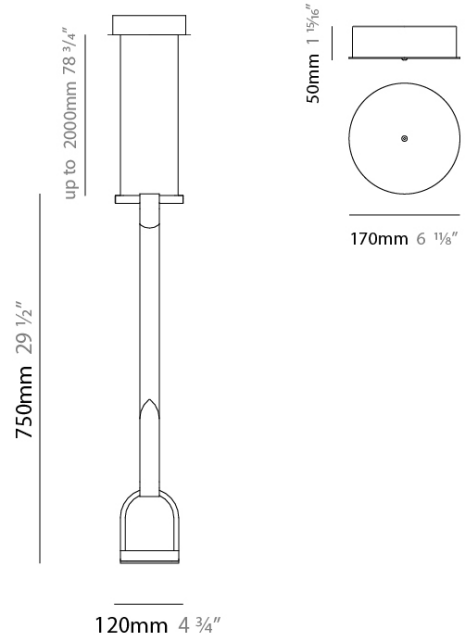

STIRRUP SUSPENSION

D101881-

base number Finish
Options

1. To build a product code in our configurator select the specify button on the base model # product page
2. To build a manual product code on this datasheet choose from the options listed below in blue font and add the suffix to the base model #

GENERAL

Series: Stirrup
Brand: Quasar
Division: Design
Mounting Type: Suspension
Mounting Location: Ceiling
Subcategory: Pendant

PHYSICAL

Shape: Abstract
Length (mm): 120
Length (in): 4 ¾
Height (mm): 750
Height (in): 29 ½
Max. Overall Height (mm): 2750
Max. Overall Height (in): 108 ¼
Light Distribution: Downlight
Weight (kg): 2
Weight (lbs): 4.41
Fixture Finish: BLK / BRN
Fixture Material: Aluminum
Cable Details: 2000mm Cable

ELECTRICAL

Lamp Type: LED
Total Output Wattage (W): 7
Dimming: Non-Dimmable
Driver Included: Yes
Driver Location: Integrated
Driver Type: Constant Current - 120Vac
Driver Class: Class 2
Input Voltage (V): 120
Constant Current (MA): 700

LED

Color Temperature (°K): 2700
Max. Delivered Lumen (lm): 500
CRI: >90 CRI
Lamp Life (hrs): 50000

RATINGS AND CERTIFICATIONS

Certified By: Certified for North American Standards
IP rating: IP20

PROJECT
TYPE
SPECIFIER
QUANTITY
DATE