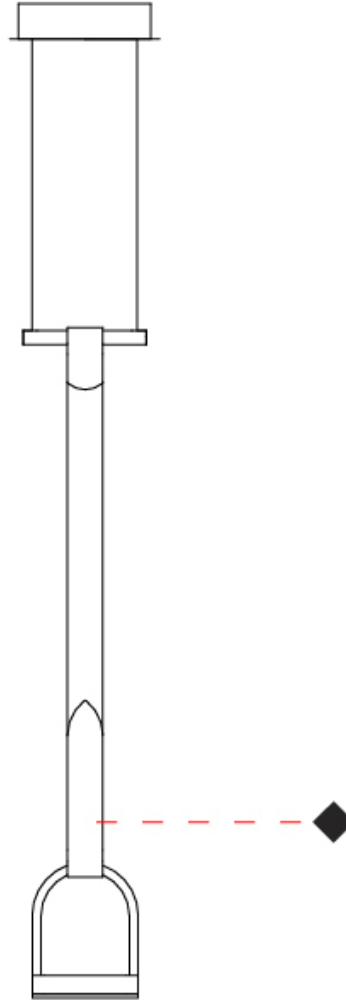

STIRRUP SUSPENSION

D101881-

PROJECT _____

TYPE _____

SPECIFIER _____

QUANTITY _____

DATE _____

D