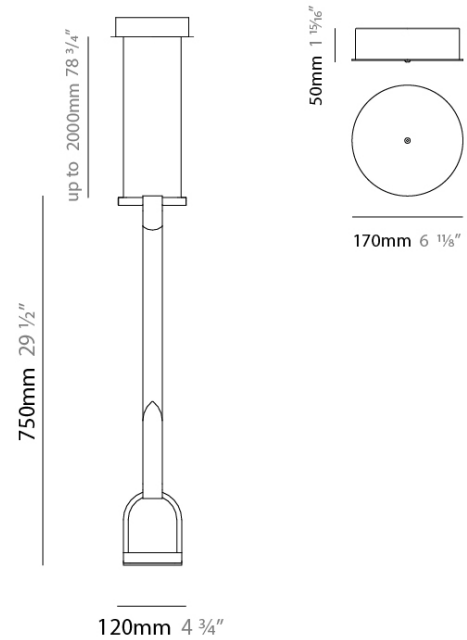

STIRRUP SUSPENSION

D101881-

base number Finish
Options

PROJECT
TYPE
SPECIFIER
QUANTITY
DATE

1. To build a product code in our configurator select the specify button on the base model # product page
2. To build a manual product code on this datasheet choose from the options listed below in blue font and add the suffix to the base model #

GENERAL

Series: Stirrup
Partner: Quasar
Division: Design
Installation: Suspension
Product Type: Pendant
Mounting Location: Ceiling
Light Distribution: Indirect

PHYSICAL

Shape: Abstract
Length (mm): 120
Length (in): 4 ¾
Height (mm): 750
Height (in): 29 ½
Max. Overall Height (mm): 2750
Max. Overall Height (in): 108 ¼
Weight (kg): 2
Weight (lbs): 4.41
Fixture Finish: BLK / BRN
Fixture Material: Aluminum
Primary Material: Leather
Cable Details: 2000mm Cable

ELECTRICAL

Lamp Type: LED
Total Output Wattage (W): 7
Dimming: Non-Dimmable
Driver Included: Yes
Driver Location: Integrated
Driver Type: Constant Current - 120Vac
Driver Class: Class 2
Input Voltage (V): 120
Constant Current (MA): 700

LED

Color Temperature (°K): 2700
Max. Delivered Lumen (lm): 500
CRI: >90 CRI
Lamp Life (hrs): 50000

RATINGS AND CERTIFICATIONS

Certified By: Certified for North American Standards
IP rating: IP20