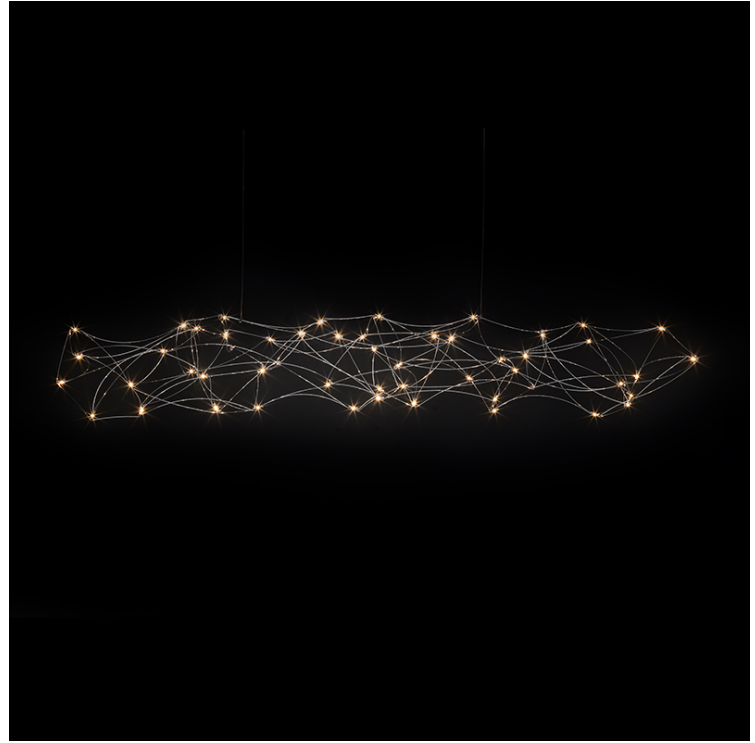

GENERAL

Series: Tess _____
Brand: Quasar _____
Division: Design _____
Mounting Type: Suspension _____
Mounting Location: Ceiling _____
Subcategory: Ambient _____

PHYSICAL

Shape: Abstract _____
Length (mm): 2000 _____
Length (in): 78 3/4 _____
Width (mm): 400 _____
Width (in): 15 3/4 _____
Height (mm): 300 _____
Height (in): 11 13/16 _____
Max. Overall Height (mm): 2300 _____
Max. Overall Height (in): 90 9/16 _____
Light Distribution: Direct / Indirect / Downlight _____
Weight (kg): 4.5 _____
Weight (lbs): 8.8 _____
Fixture Finish: [NIC / BRA / BBR](#) _____
Fixture Material: Metal _____
Cable Details: 2000mm Cable _____

ELECTRICAL

Number of Lamps: 1 _____
Lamp Type: LED _____
Input Wattage (W): 30.6 + 3 _____
Bulb Included: Bulb Included _____
Max. Wattage Per Lamp (W): 3 _____
Lamp Base: GU10 _____
Dimming: Non-Dimming / Phase Dimming (120Vac only) / 0-10V Dimming _____
Driver Included: Yes _____
Driver Location: Integrated _____
Driver Type: Constant Voltage - Universal _____
Driver Class: Class 2 _____
Input Voltage (V): 120 - 277 _____
Output Voltage (V): 12 _____
Lamp Voltage (V): 12 _____

LED

Number of LEDs: 51 _____
Color Temperature (°K): [2400 / 2800](#) _____
Max. Delivered Lumen (lm): 1530 (2800K) _____
CRI: >90 CRI _____
Lamp Life (hrs): 50000 _____

RATINGS AND CERTIFICATIONS

Certified By: Certified for North American Standards _____
IP rating: IP20 _____