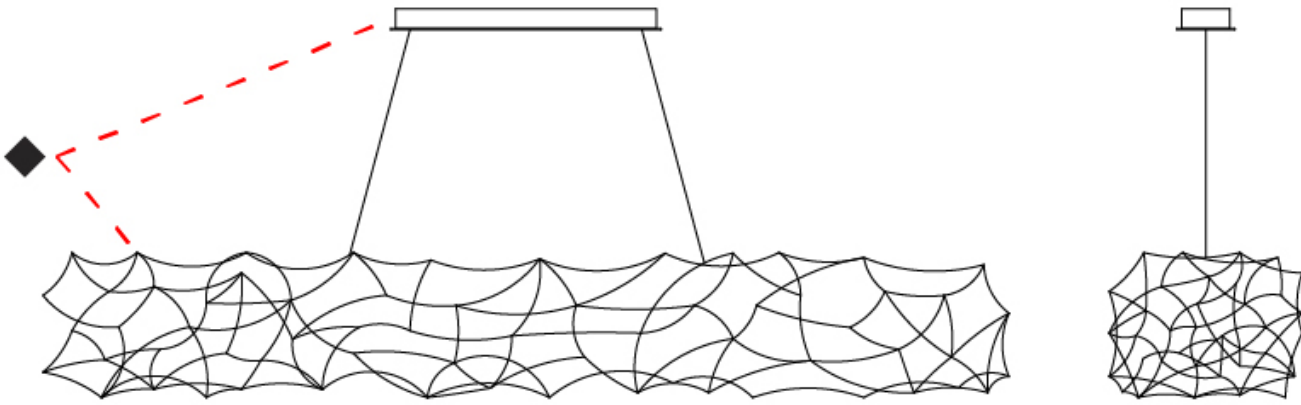

TESS SUSPENSION

D101934-

PROJECT	_____
TYPE	_____
SPECIFIER	_____
QUANTITY	_____
DATE	_____