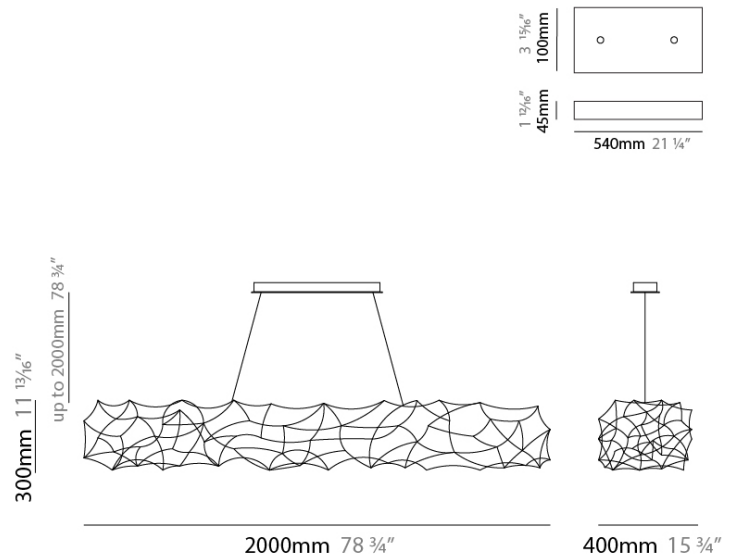

GENERAL

Series: Tess _____
Brand: Quasar _____
Division: Design _____
Mounting Type: Suspension _____
Mounting Location: Ceiling _____
Subcategory: Ambient _____

PHYSICAL

Shape: Abstract _____
Length (mm): 2000 _____
Length (in): 78 3/4 _____
Width (mm): 400 _____
Width (in): 15 3/4 _____
Height (mm): 300 _____
Height (in): 11 13/16 _____
Max. Overall Height (mm): 2300 _____
Max. Overall Height (in): 90 9/16 _____
Light Distribution: Direct / Indirect / Downlight _____
Weight (kg): 4.5 _____
Weight (lbs): 8.8 _____
Fixture Finish: [NIC / BRA / BBR](#) _____
Fixture Material: Metal _____
Cable Details: 2000mm Cable _____

ELECTRICAL

Number of Lamps: 1 _____
Lamp Type: LED _____
Input Wattage (W): 30.6 + 3 _____
Bulb Included: Bulb Included _____
Max. Wattage Per Lamp (W): 3 _____
Lamp Base: GU10 _____
Dimming: Non-Dimming / Phase Dimming (120Vac only) / 0-10V Dimming _____
Driver Included: Yes _____
Driver Location: Integrated _____
Driver Type: Constant Voltage - Universal _____
Driver Class: Class 2 _____
Input Voltage (V): 120 - 277 _____
Output Voltage (V): 12 _____
Lamp Voltage (V): 12 _____

LED

Number of LEDs: 51 _____
Color Temperature (°K): [2400 / 2800](#) _____
Max. Delivered Lumen (lm): 1530 (2800K) _____
CRI: >90 CRI _____
Lamp Life (hrs): 50000 _____

RATINGS AND CERTIFICATIONS

Certified By: Certified for North American Standards _____
IP rating: IP20 _____