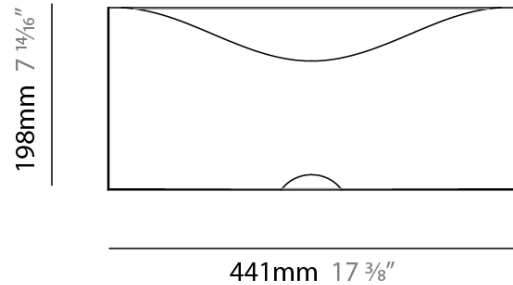

LUM MODULAR SYSTEM SURFACE

D103124-

base number _____
Finish Options _____

DESCRIPTION

Lum Panel - 441mm / 17 3/8" x 198mm / 7 13/16" x 20mm / 13/16"

1. To build a product code in our configurator select the specify button on the base model # product page
2. To build a manual product code on this datasheet choose from the options listed below in blue font and add the suffix to the base model #

GENERAL

Series: Lum _____
Subseries: Lum Modular System _____
Brand: Quasar _____
Division: Design _____
Mounting Type: Surface _____
Mounting Location: Wall _____

PHYSICAL

Shape: Rectangle _____
Length (mm): 441 _____
Length (in): 17 3/8 _____
Width (mm): 20 _____
Width (in): 13/16 _____
Height (mm): 198 _____
Height (in): 7 13/16 _____
Weight (kg): 1 _____
Weight (lbs): 2.2 _____
Fixture Finish: [COP](#) / [COX](#) / [MNP](#) / [MNT](#) / [SNR](#) / [SNS](#) / [SRP](#) / [SSP](#) / [TWP](#) / [TWT](#) _____
Fixture Material: Metal _____

RATINGS AND CERTIFICATIONS

Certified By: Certified for North American Standards _____
IP rating: IP20 _____