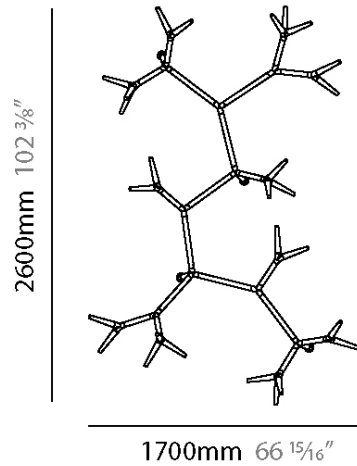

GENERAL

Series: Sparks
 Subseries: Sparks 11
 Partner: Quasar
 Division: Design
 Installation: Surface
 Product Type: Wall Surface
 Mounting Location: Wall

PHYSICAL

Shape: Abstract
 Length (mm): 1700
 Length (in): 66 ¹⁵/₁₆"
 Height (mm): 2600
 Depth (mm): 900
 Height (in): 102 ³/₈"
 Depth (in): 35 ⁷/₁₆"
[Fixture Finish: WHI / PAL](#)
 Fixture Material: Metal

LED

Number of LEDs: 11
 Color Temperature (°K): 2700
 Max. Delivered Lumen (lm): 4136
 CRI: >90 CRI
 Lamp Life (hrs): 50000

RATINGS AND CERTIFICATIONS

Certified By: Certified for North American Standards
 IP rating: IP20