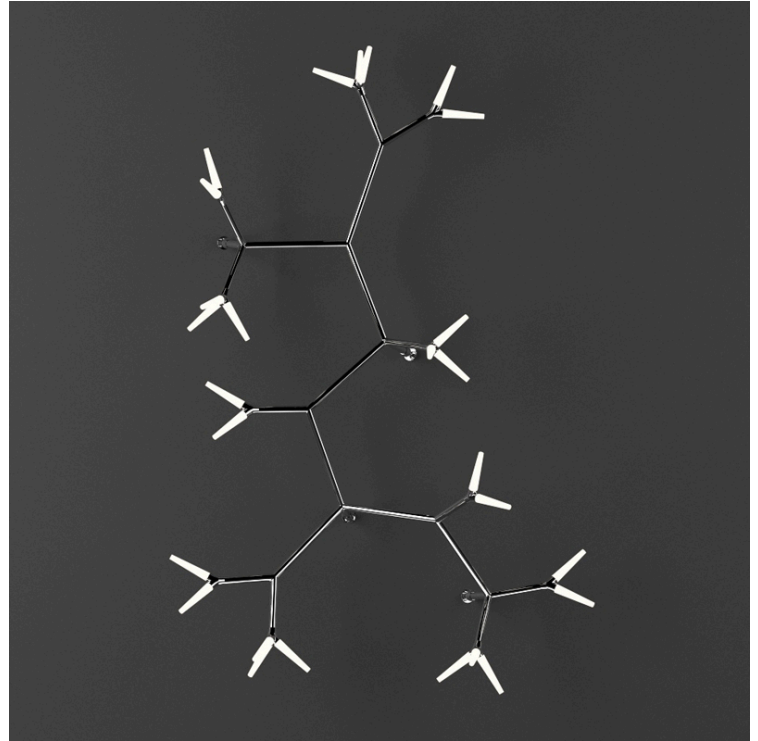

SPARKS 11 SURFACE

D103145-

base number LED Dimming Finish Options

- To build a product code in our configurator select the specify button on the base model # product page
- To build a manual product code on this datasheet choose from the options listed below in blue font and add the suffix to the base model #

GENERAL

Series: Sparks
 Subseries: Sparks 11
 Partner: Quasar
 Division: Design
 Installation: Surface
 Product Type: Wall Surface
 Mounting Location: Wall

PHYSICAL

Shape: Abstract
 Length (mm): 1700
 Length (in): 66 ¹⁵/₁₆"
 Height (mm): 2600
 Depth (mm): 900
 Height (in): 102 ³/₈"
 Depth (in): 35 ⁷/₁₆"
[Fixture Finish: WHI / PAL](#)
 Fixture Material: Metal

SPARKS 11 SURFACE

D103145-

PROJECT

TYPE

SPECIFIER

QUANTITY

DATE

D

FIXTURE Finish

White - WHI

Polished Aluminum - PAL

Digital: Not all screens are calibrated the same, and therefore, colors will appear differently between screens.

Physical: When texture is involved, there will be variations in color, character, and tone within a product series and between product families.