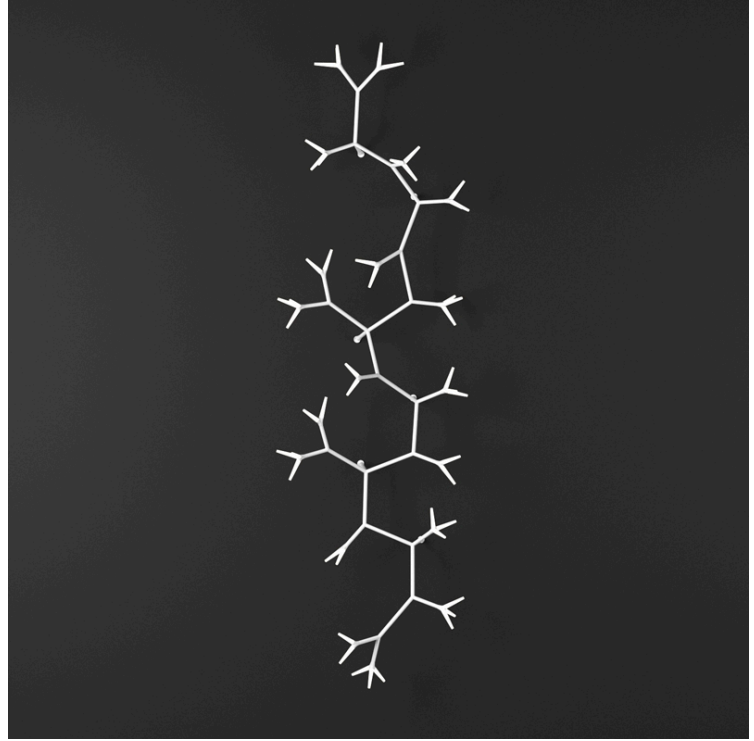

GENERAL

Series: Sparks
 Subseries: Sparks 19
 Partner: Quasar
 Division: Design
 Installation: Surface
 Product Type: Wall Surface
 Mounting Location: Wall

PHYSICAL

Shape: Abstract
 Length (mm): 1880
 Length (in): 74
 Height (mm): 5300
 Depth (mm): 900
 Height (in): 208 ¹¹/₁₆
 Depth (in): 35 ⁷/₁₆
 Weight (kg): 24
 Weight (lbs): 52.91
 Fixture Finish: WHI / PAL
 Fixture Material: Metal

PROJECT
TYPE
SPECIFIER
QUANTITY
DATE

SPARKS 19 SURFACE

D103149-

PROJECT

TYPE

SPECIFIER

QUANTITY

DATE