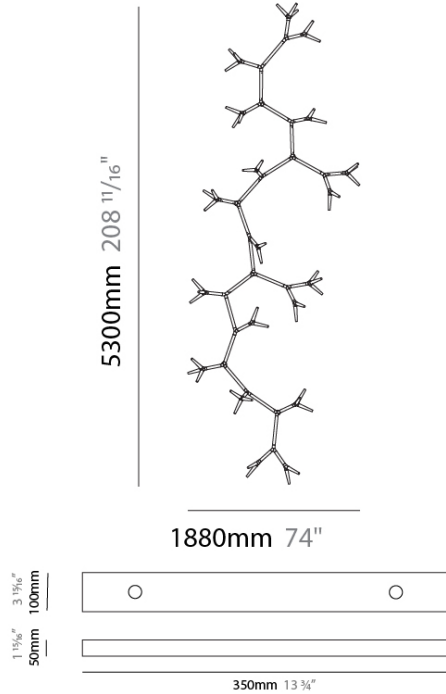

GENERAL

Series: Sparks
 Subseries: Sparks 19
 Partner: Quasar
 Division: Design
 Installation: Surface
 Product Type: Wall Surface
 Mounting Location: Wall

PHYSICAL

Shape: Abstract
 Length (mm): 1880
 Length (in): 74
 Height (mm): 5300
 Depth (mm): 900
 Height (in): 208 ¹¹/₁₆
 Depth (in): 35 ⁷/₁₆
 Weight (kg): 24
 Weight (lbs): 52.91
 Fixture Finish: WHI / PAL
 Fixture Material: Metal

LED

Number of LEDs: 19
 Color Temperature (°K): 2700
 Max. Delivered Lumen (lm): 7144
 CRI: >90 CRI
 Lamp Life (hrs): 50000

RATINGS AND CERTIFICATIONS

Certified By: Certified for North American Standards
 IP rating: IP20

PROJECT
TYPE
SPECIFIER
QUANTITY
DATE

SPARKS 19 SURFACE

D103149-

PROJECT

TYPE

SPECIFIER

QUANTITY

DATE