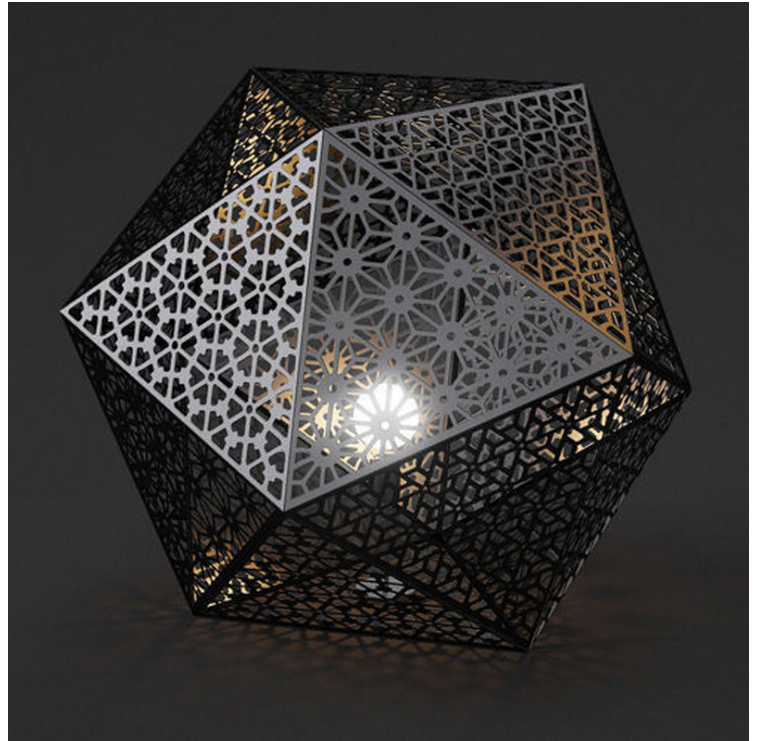

RONTONTON PORTABLE

D104028-

base number   Finish
Options

1. To build a product code in our configurator select the specify button on the base model # product page
2. To build a manual product code on this datasheet choose from the options listed below in blue font and add the suffix to the base model #

GENERAL

Series: Rontonton _____
Brand: Quasar _____
Division: Design _____
Mounting Type: Portable _____
Mounting Location: Floor _____
Subcategory: Ambient _____

PHYSICAL

Shape: Abstract _____
Diameter (mm): 750 _____
Diameter (in): 29 1/2 _____
Height (mm): 675 _____
Height (in): 26 3/16 _____
Light Distribution: Omnidirectional _____
Weight (kg): 13 _____
Weight (lbs): 28.66 _____
Fixture Finish: [WHI](#) / [BLK](#) _____
Fixture Material: Metal _____

ELECTRICAL

Number of Lamps: 1 _____
Lamp Type: LED Retrofit _____
Lamp Shape: A19 _____
Bulb Included: Bulb Not Included _____
Total Output Wattage (W): 15 / 23 _____
Max. Wattage Per Lamp (W): 15 / 23 _____
Lamp Base: E26 _____
Input Voltage (V): 120 _____
Lamp Voltage (V): 120 _____
Upon Request: 277Vac / GU24 _____

RATINGS AND CERTIFICATIONS

Certified By: Certified for North American Standards _____
IP rating: IP20 _____