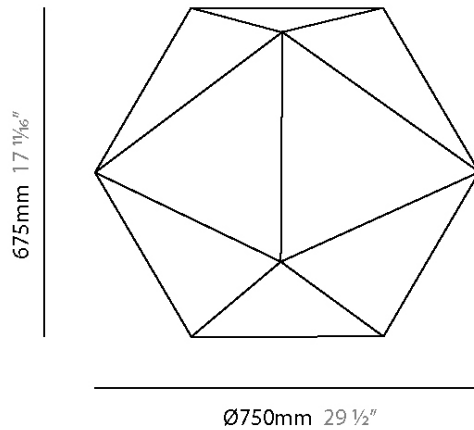

RONTONTON PORTABLE

D104028-

base number   Finish
Options

1. To build a product code in our configurator select the specify button on the base model # product page
2. To build a manual product code on this datasheet choose from the options listed below in blue font and add the suffix to the base model #

GENERAL

Series: Rontonton _____
Brand: Quasar _____
Division: Design _____
Mounting Type: Portable _____
Mounting Location: Floor _____
Subcategory: Ambient _____

PHYSICAL

Shape: Abstract _____
Diameter (mm): 750 _____
Diameter (in): 29 1/2 _____
Height (mm): 675 _____
Height (in): 26 3/16 _____
Light Distribution: Omnidirectional _____
Weight (kg): 13 _____
Weight (lbs): 28.66 _____
Fixture Finish: [WHI](#) / [BLK](#) _____
Fixture Material: Metal _____

ELECTRICAL

Number of Lamps: 1 _____
Lamp Type: LED Retrofit _____
Lamp Shape: A19 _____
Bulb Included: Bulb Not Included _____
Total Output Wattage (W): 15 / 23 _____
Max. Wattage Per Lamp (W): 15 / 23 _____
Lamp Base: E26 _____
Input Voltage (V): 120 _____
Lamp Voltage (V): 120 _____
Upon Request: 277Vac / GU24 _____

RATINGS AND CERTIFICATIONS

Certified By: Certified for North American Standards _____
IP rating: IP20 _____