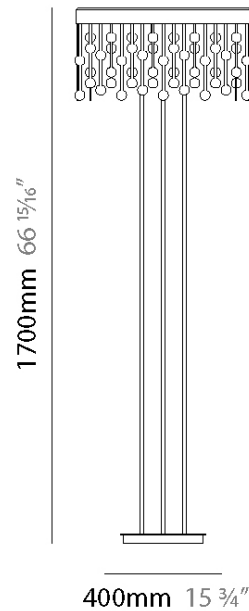

#### PHYSICAL

Shape: Abstract  
 Length (mm): 400  
 Length (in): 15 3/4  
 Width (mm): 400  
 Width (in): 15 3/4  
 Height (mm): 1750  
 Height (in): 68 7/8  
 Weight (kg): 20  
 Weight (lbs): 44.09  
 Fixture Finish: SST  
 Fixture Material: Metal  
 Upon Request: Bolt Down

#### ELECTRICAL

Lamp Type: LED  
 Total Output Wattage (W): 24.6  
 Dimming: Non-Dimmable  
 Input Voltage (V): 120