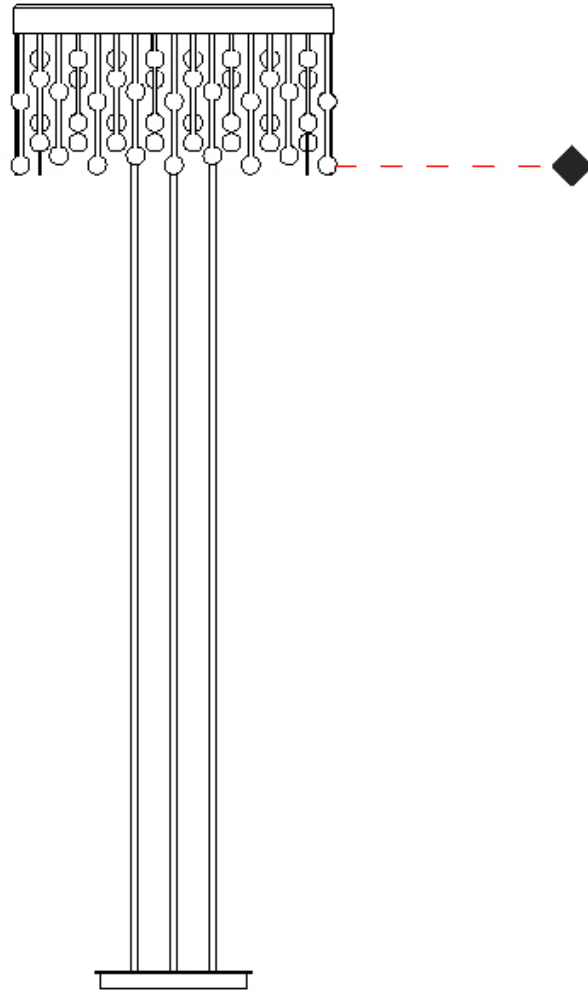

MELODY PORTABLE

D104210

PROJECT _____

TYPE _____

SPECIFIER _____

QUANTITY _____

DATE _____

D