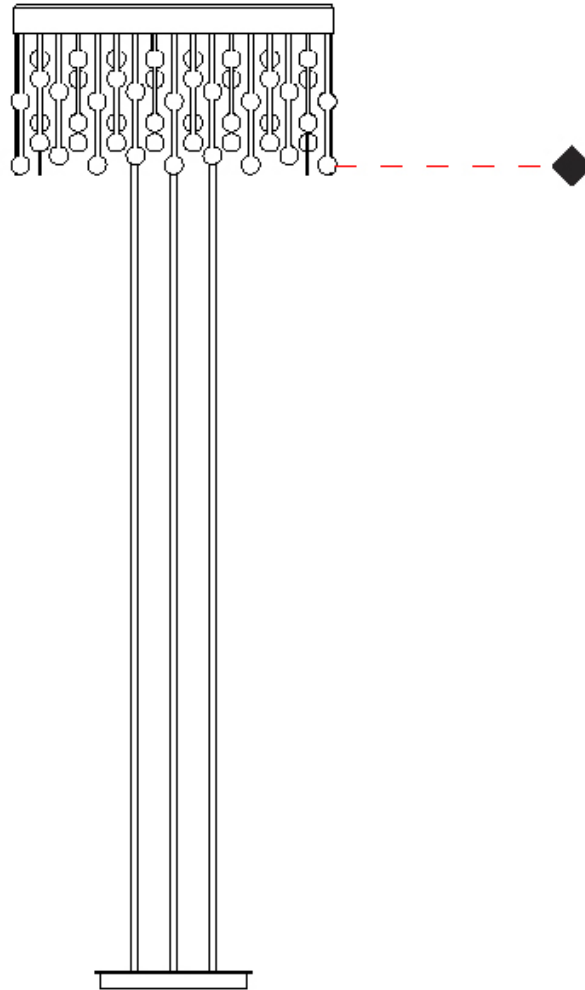

MELODY PORTABLE

D104210

PROJECT	_____
TYPE	_____
SPECIFIER	_____
QUANTITY	_____
DATE	_____

D