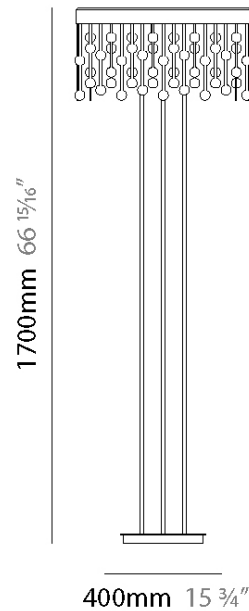

MELODY PORTABLE

D104210

base number

1. To build a product code in our configurator select the specify button on the base model # product page
2. To build a manual product code on this datasheet choose from the options listed below in blue font and add the suffix to the base model #

GENERAL

Series: Melody
Partner: Quasar
Division: Design
Installation: Portable
Product Type: Floor
Mounting Location: Floor

PHYSICAL

Shape: Abstract
Length (mm): 400
Length (in): 15 3/4
Width (mm): 400
Width (in): 15 3/4
Height (mm): 1750
Height (in): 68 7/8
Weight (kg): 20
Weight (lbs): 44.09
Fixture Finish: SST
Fixture Material: Metal
Upon Request: Bolt Down

ELECTRICAL

Lamp Type: LED
Total Output Wattage (W): 24.6
Dimming: Non-Dimmable
Input Voltage (V): 120

LED

Color Temperature (°K): 2700
Max. Delivered Lumen (lm): 972
CRI: >90 CRI
Lamp Life (hrs): 50000

RATINGS AND CERTIFICATIONS

Certified By: Certified for North American Standards
IP rating: IP20

PROJECT

TYPE

SPECIFIER

QUANTITY

DATE