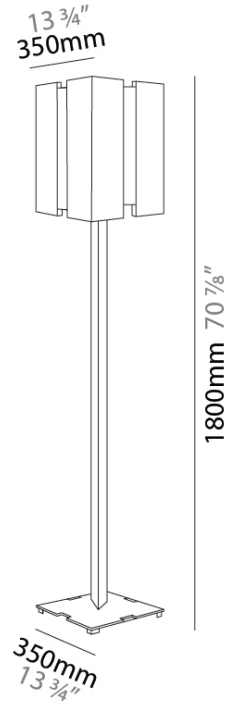

QUARTET PORTABLE

D104212- -

base number   Finish   Diffuser
Options   Options

1. To build a product code in our configurator select the specify button on the base model # product page
2. To build a manual product code on this datasheet choose from the options listed below in blue font and add the suffix to the base model #

GENERAL

Series: Quartet
Partner: Quasar
Division: Design
Installation: Portable
Product Type: Floor
Mounting Location: Floor

PHYSICAL

Shape: Rectangle
Length (mm): 350
Length (in): 13 3/4
Width (mm): 350
Width (in): 13 3/4
Height (mm): 1800
Height (in): 70 7/8
Diffuser: PMMA
Fixture Finish: BLK / BRA / BRZ / PSS / WHI
Fixture Material: Metal

ELECTRICAL

Number of Lamps: 1
Lamp Type: LED Retrofit
Lamp Shape: A19
Input Wattage (W): 11
Bulb Included: Bulb Not Included
Max. Wattage Per Lamp (W): 11
Lamp Base: E26
Input Voltage (V): 120
Upon Request: 277Vac / GU24

RATINGS AND CERTIFICATIONS

Certified By: Certified for North American Standards
IP rating: IP20

PROJECT
TYPE
SPECIFIER
QUANTITY
DATE