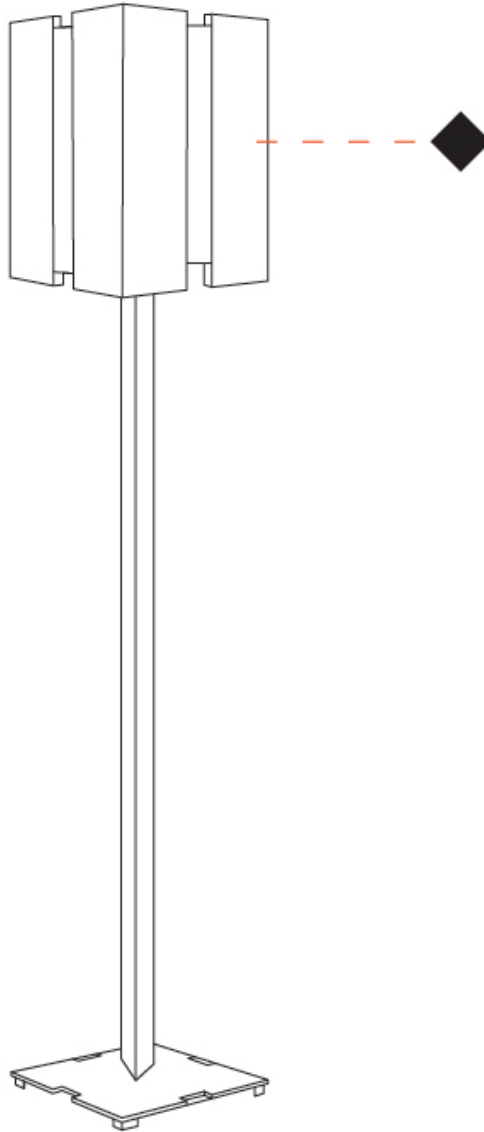

QUARTET PORTABLE

D104212-

PROJECT _____

TYPE _____

SPECIFIER _____

QUANTITY _____

DATE _____

D