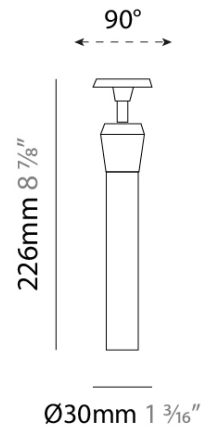

SPARKS

D109015-

base number   Finish
Options

PROJECT	_____
TYPE	_____
SPECIFIER	_____
QUANTITY	_____
DATE	_____

DESCRIPTION

Sparks - Wall/Ceiling Connector with Cable - 226mm / 1 3/16" x 30mm / 8 7/8" -

1. To build a product code in our configurator select the specify button on the base model # product page
2. To build a manual product code on this datasheet choose from the options listed below in blue font and add the suffix to the base model #

GENERAL

Series: Sparks _____
Brand: Quasar _____
Division: Design _____

PHYSICAL

Diameter (mm): 30 _____
Diameter (in): 1 3/16 _____
Height (mm): 226 _____
Height (in): 8 7/8 _____
Fixture Finish: [WHI / PAL](#) _____
Fixture Material: Metal _____

RATINGS AND CERTIFICATIONS

Certified By: Certified for North American Standards _____
IP rating: IP20 _____