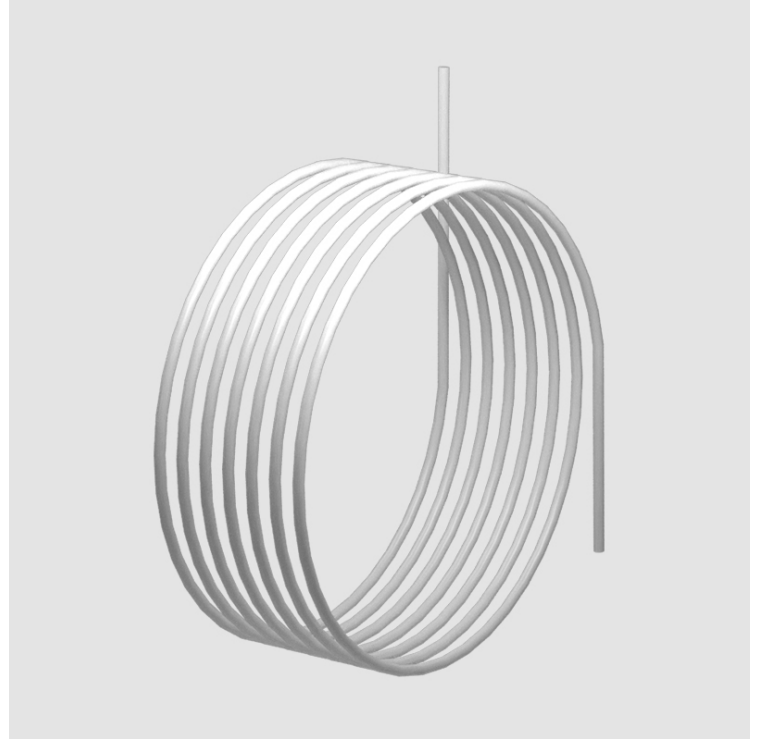

SPARKS

D109019-

base number _____
Finish Options _____

DESCRIPTION

Suspension Cable - 4000mm / 157 1/2" - _____

1. To build a product code in our configurator select the specify button on the base model # product page
2. To build a manual product code on this datasheet choose from the options listed below in blue font and add the suffix to the base model #

GENERAL

Series: Sparks _____

Partner: Quasar _____

Division: Design _____

PHYSICAL

Length (mm): 4000 _____

Length (in): 157 1/2 _____

Fixture Finish: WHI / PAL _____

ELECTRICAL

Driver Included: No _____

RATINGS AND CERTIFICATIONS

Certified By: Certified for North American Standards _____

IP rating: IP20 _____