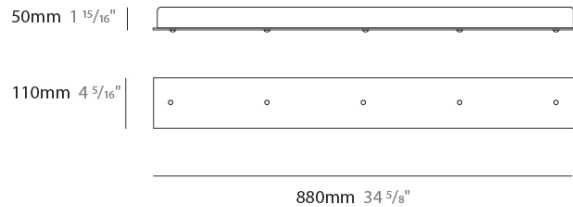

PROJECT
TYPE
SPECIFIER
QUANTITY
DATE

APPLE MOOD MODULAR SURFACE

D109098-

base number LED
Dimming

DESCRIPTION
Apple Mood - 880mm x 110mm Rectangle Canopy (5 hole) - Black with Chrome Cover Plate - Phase Dimming / 0-10Vdc Dimming

1. To build a product code in our configurator select the specify button on the base model # product page
2. To build a manual product code on this datasheet choose from the options listed below in blue font and add the suffix to the base model #

GENERAL

Series: Apple Mood
Subseries: Apple Mood Modular
Partner: Quasar
Division: Design
Installation: Surface
Mounting Location: Ceiling

PHYSICAL

Shape: Rectangle
Length (mm): 880
Length (in): 34 ⁵/₁₆
Width (mm): 110
Width (in): 4 ⁵/₁₆
Height (mm): 50
Height (in): 1 ¹⁵/₁₆
Fixture Finish: BKC
Fixture Material: Aluminum

ELECTRICAL

Lamp Type: LED
Dimming: [0-10V Dimming / Phase Dimming (120Vac Only)](#)
Driver Included: Yes
Driver Location: Integrated
Driver Type: Constant Voltage - Universal
Driver Class: Class 2
Input Voltage (V): 120 - 277
Output Voltage (V): 12
Constant Voltage (V): 12

RATINGS AND CERTIFICATIONS

Certified By: Certified for North American Standards
IP rating: IP20