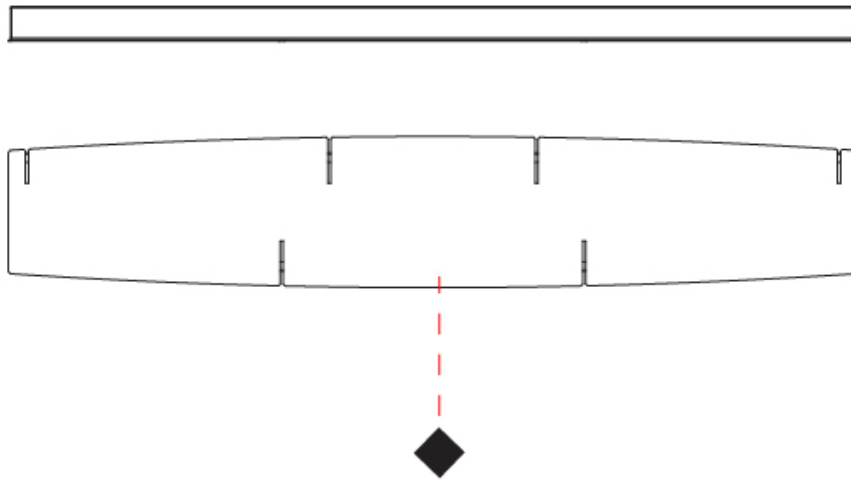

MOONLIGHT

D109149-

PROJECT	_____
TYPE	_____
SPECIFIER	_____
QUANTITY	_____
DATE	_____

D