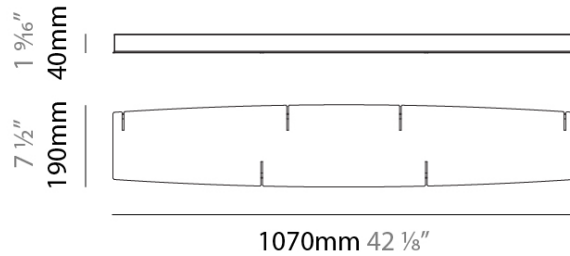

MOONLIGHT

D109149-

base number Finish
Options

PROJECT _____
TYPE _____
SPECIFIER _____
QUANTITY _____
DATE _____

DESCRIPTION

Moonlight Canopy Triple for 3 x 400mm Suspension

1. To build a product code in our configurator select the specify button on the base model # product page
2. To build a manual product code on this datasheet choose from the options listed below in blue font and add the suffix to the base model #

GENERAL

Series: Moonlight _____
Partner: Quasar _____
Division: Design _____
Product Type: Clusters _____
Mounting Location: Ceiling _____

PHYSICAL

Shape: Abstract _____
Length (mm): 1070 _____
Length (in): 42 1/8 _____
Width (mm): 190 _____
Width (in): 7 1/2 _____
Height (mm): 40 _____
Height (in): 1 9/16 _____
Fixture Finish: [ALU](#) / [BRA](#) / [BRZ](#) / [FOS](#) / [LOT](#) _____
Fixture Material: Aluminum _____

ELECTRICAL

Dimming: Non-Dimming / Phase Dimming (120vac Only) _____
Driver Included: Yes _____
Driver Location: Integrated _____
Driver Class: Class 2 _____
Input Voltage (V): 120 _____
Output Voltage (V): 24 _____

LED

Lamp Life (hrs): 50000 _____

RATINGS AND CERTIFICATIONS

Certified By: Certified for North American Standards _____
IP rating: IP20 _____