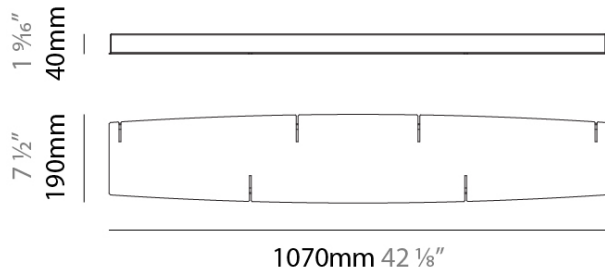

MOONLIGHT

D109151-

base number Finish
Options

PROJECT
TYPE
SPECIFIER
QUANTITY
DATE

DESCRIPTION

Moonlight Canopy Triple for 400mm+500mm+400mm Suspension

1. To build a product code in our configurator select the specify button on the base model # product page
2. To build a manual product code on this datasheet choose from the options listed below in blue font and add the suffix to the base model #

GENERAL

Series: Moonlight
Brand: Quasar
Division: Design
Mounting Location: Ceiling
Subcategory: Modular

PHYSICAL

Shape: Abstract
Length (mm): 1070
Length (in): 42 1/8
Width (mm): 190
Width (in): 7 1/2
Height (mm): 40
Height (in): 1 9/16
Fixture Finish: [ALU](#) / [BRA](#) / [BRZ](#) / [FOS](#) / [LOT](#)
Fixture Material: Aluminum

ELECTRICAL

Dimming: Non-Dimming / Phase Dimming (120vac Only)
Driver Included: Yes
Driver Location: Integrated
Driver Class: Class 2
Input Voltage (V): 120
Output Voltage (V): 24

RATINGS AND CERTIFICATIONS

Certified By: Certified for North American Standards
IP rating: IP20