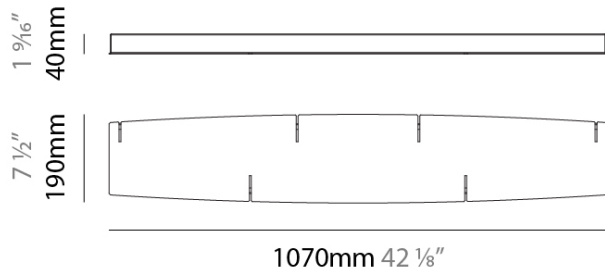

MOONLIGHT

D109151-

base number Finish
Options

PROJECT
TYPE
SPECIFIER
QUANTITY
DATE

DESCRIPTION

Moonlight Canopy Triple for 400mm+500mm+400mm Suspension

1. To build a product code in our configurator select the specify button on the base model # product page
2. To build a manual product code on this datasheet choose from the options listed below in blue font and add the suffix to the base model #

GENERAL

Series: Moonlight
Partner: Quasar
Division: Design
Product Type: Clusters
Mounting Location: Ceiling

PHYSICAL

Shape: Abstract
Length (mm): 1070
Length (in): 42 1/8"
Width (mm): 190
Width (in): 7 1/2"
Height (mm): 40
Height (in): 1 9/16"
[Fixture Finish: ALU / BRA / BRZ / FOS / LOT](#)
Fixture Material: Aluminum

ELECTRICAL

Dimming: Non-Dimming / Phase Dimming (120vac Only)
Driver Included: Yes
Driver Location: Integrated
Driver Class: Class 2
Input Voltage (V): 120
Output Voltage (V): 24

RATINGS AND CERTIFICATIONS

Certified By: Certified for North American Standards
IP rating: IP20