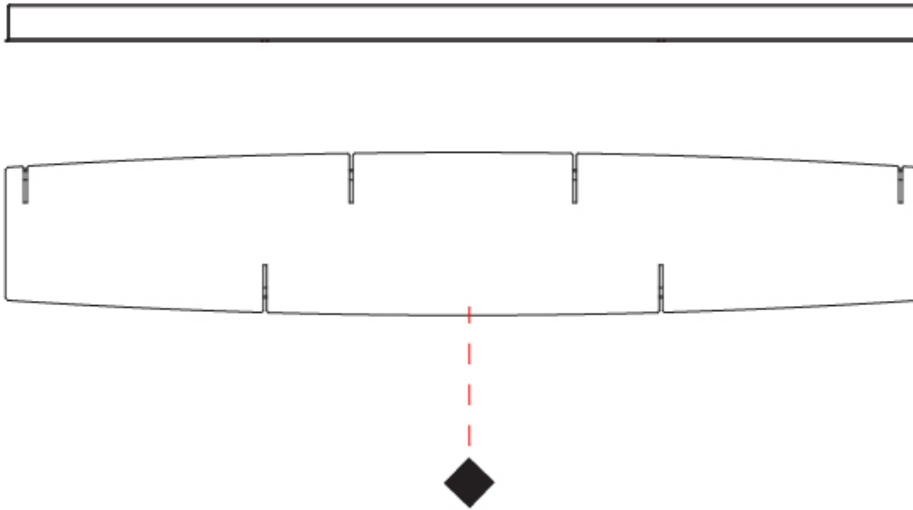

MOONLIGHT

D109151-

PROJECT

TYPE

SPECIFIER

QUANTITY

DATE

D