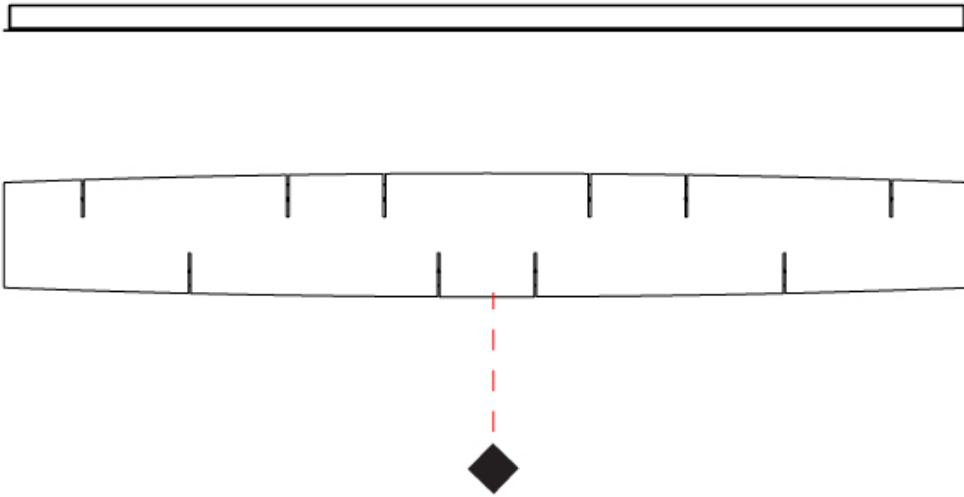

MOONLIGHT

D109163-

PROJECT

TYPE

SPECIFIER

QUANTITY

DATE