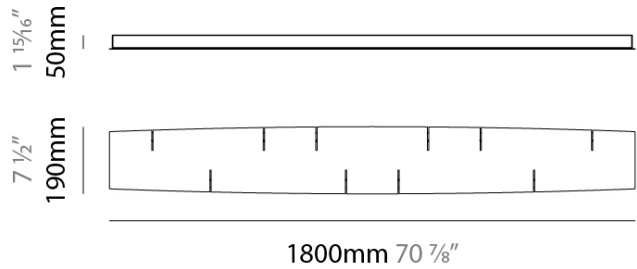

MOONLIGHT

D109163-

base number _____
Finish Options _____

DESCRIPTION

Moonlight 5 canopy 40-50-40-50-40 for 9 rings. length +/- 289cm

1. To build a product code in our configurator select the specify button on the base model # product page
2. To build a manual product code on this datasheet choose from the options listed below in blue font and add the suffix to the base model #

GENERAL

Series: Moonlight _____
Brand: Quasar _____
Division: Design _____
Mounting Location: Ceiling _____
Subcategory: Modular _____

PHYSICAL

Shape: Oblong _____
Length (mm): 1800 _____
Length (in): 70 ⁷/₈ _____
Width (mm): 190 _____
Width (in): 7 ¹/₂ _____
Height (mm): 50 _____
Height (in): 1 ¹⁵/₁₆ _____
Fixture Material: Metal _____

ELECTRICAL

Dimming: Phase Dimming (120Vac Only) _____
Driver Included: Yes _____

RATINGS AND CERTIFICATIONS

Certified By: Certified for North American Standards _____
IP rating: IP20 _____