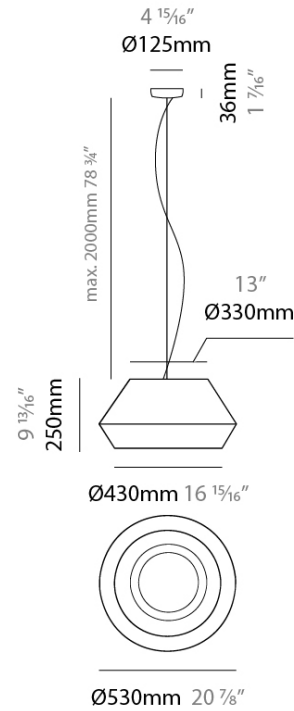

BANYO SUSPENSION

D111001- -

base number   Finish   Finish
Options   Options   Options

1. To build a product code in our configurator select the specify button on the base model # product page
2. To build a manual product code on this datasheet choose from the options listed below in blue font and add the suffix to the base model #

GENERAL

Series: Banyo
Brand: Ole
Division: Design
Mounting Type: Suspension
Mounting Location: Ceiling
Subcategory: Pendant

PHYSICAL

Shape: Dome
Diameter (mm): 530
Diameter (in): 20 7/8
Height (mm): 250
Height (in): 9 13/16
Max. Overall Height (mm): 2250
Max. Overall Height (in): 89 9/16
Light Distribution: Direct
Weight (kg): 5
Weight (lbs): 11.02
Diffuser: Satin Glass
Fixture Finish: BEI / BLK / BLU / COG / DGN / GRY / MRN / MOC / MUS / OLV / SIL / STN / TER / WHI
Holder Finish: MWH / MBK
Accent Finish: Black (except for White Cord)
Fixture Material: Fabric Cord / Metal
Cable Details: 2000mm/78 3/4" Cable - Transparent

ELECTRICAL

Number of Lamps: 2
Lamp Type: LED Retrofit
Lamp Shape: A19
Bulb Included: Bulb Not Included
Max. Wattage Per Lamp (W): 15
Lamp Base: E26
Input Voltage (V): 120
Upon Request: 277Vac / GU24

RATINGS AND CERTIFICATIONS

Certified By: Certified for North American Standards
IP rating: IP20

PROJECT
TYPE
SPECIFIER
QUANTITY
DATE