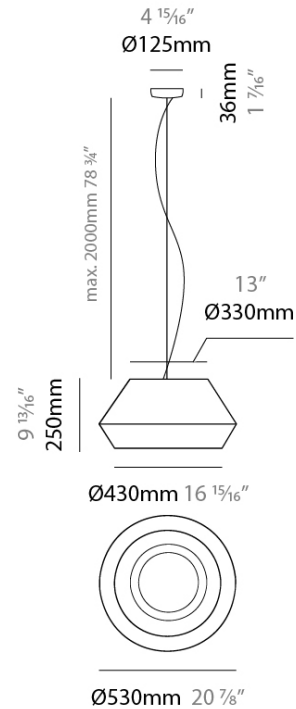

BANYO SUSPENSION

D111001-

base number Finish
Options

1. To build a product code in our configurator select the specify button on the base model # product page
2. To build a manual product code on this datasheet choose from the options listed below in blue font and add the suffix to the base model #

GENERAL

Series: Banyo
Partner: Ole
Division: Design
Installation: Suspension
Product Type: Pendant
Mounting Location: Ceiling
Light Distribution: Direct

PHYSICAL

Shape: Dome
Diameter (mm): 530
Diameter (in): 20 ⁷/₈
Height (mm): 250
Height (in): 9 ¹³/₁₆
Max. Overall Height (mm): 2250
Max. Overall Height (in): 89 ⁷/₁₆
Weight (kg): 5
Weight (lbs): 11.02
Diffuser: Satin Glass
Fixture Finish: BEI / BLK / BLU / COG / DGN / GRY / MRN / MOC / MUS / OLV / SIL / STN / TER / WHI
Holder Finish: MBK
Accent Finish: MBK
Fixture Material: Fabric Cord / Metal
Primary Material: Fabric - Recycled
Cable Details: 2000mm/78 3/4" Cable - Transparent
Upon Request: Matte White Holder

ELECTRICAL

Number of Lamps: 2
Lamp Type: LED Retrofit
Lamp Shape: A19
Bulb Included: Bulb Not Included
Max. Wattage Per Lamp (W): 15
Lamp Base: E26
Input Voltage (V): 120
Upon Request: 277Vac / GU24

RATINGS AND CERTIFICATIONS

Certified By: Certified for North American Standards
IP rating: IP20

PROJECT
TYPE
SPECIFIER
QUANTITY
DATE