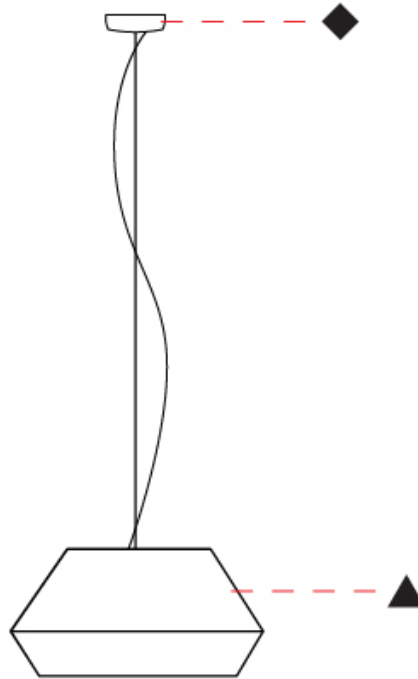

BANYO SUSPENSION

D111001-

PROJECT

TYPE

SPECIFIER

QUANTITY

DATE

D