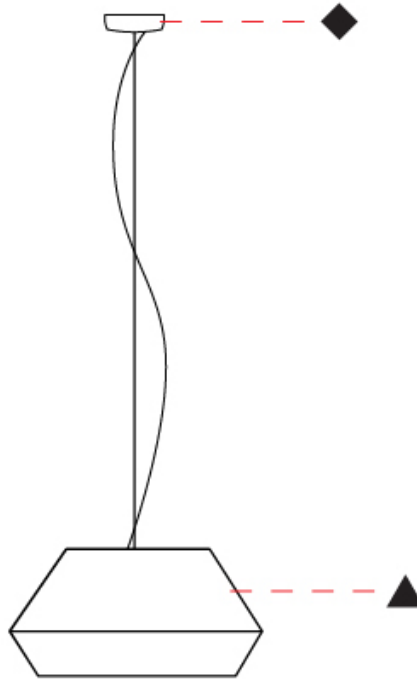

D111001-

PROJECT _____

TYPE _____

SPECIFIER _____

QUANTITY _____

DATE _____

D