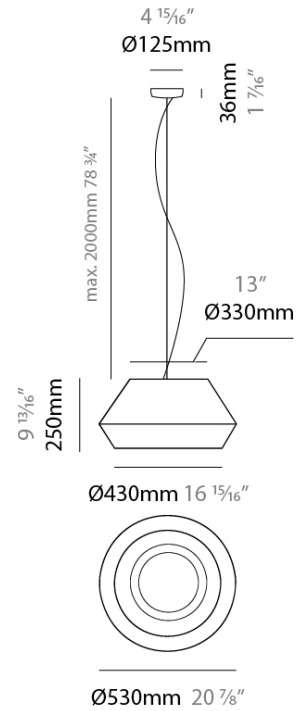

BANYO SUSPENSION

D111001-

base number Finish
Options

1. To build a product code in our configurator select the specify button on the base model # product page
2. To build a manual product code on this datasheet choose from the options listed below in blue font and add the suffix to the base model #

GENERAL

Series: Banyo
Partner: Ole
Division: Design
Installation: Suspension
Product Type: Pendant
Mounting Location: Ceiling
Light Distribution: Direct

PHYSICAL

Shape: Dome
Diameter (mm): 530
Diameter (in): 20 ⁷/₈
Height (mm): 250
Height (in): 9 ¹³/₁₆
Max. Overall Height (mm): 2250
Max. Overall Height (in): 89 ⁷/₁₆
Weight (kg): 5
Weight (lbs): 11.02
Diffuser: Satin Glass
Fixture Finish: BEI / BLK / BLU / COG / DGN / GRY / MRN / MOC / MUS / OLV / SIL / STN / TER / WHI
Holder Finish: MBK
Accent Finish: MBK
Fixture Material: Fabric Cord / Metal
Primary Material: Fabric - Recycled
Cable Details: 2000mm/78 3/4" Cable - Transparent
Upon Request: Matte White Holder

ELECTRICAL

Number of Lamps: 2
Lamp Type: LED Retrofit
Lamp Shape: A19
Bulb Included: Bulb Not Included
Max. Wattage Per Lamp (W): 15
Lamp Base: E26
Input Voltage (V): 120
Upon Request: 277Vac / GU24

RATINGS AND CERTIFICATIONS

Certified By: Certified for North American Standards
IP rating: IP20

PROJECT
TYPE
SPECIFIER
QUANTITY
DATE