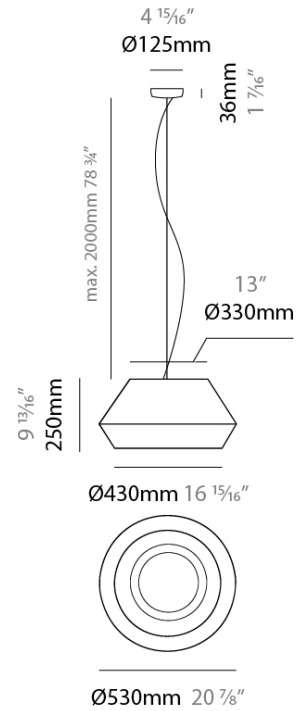

#### PHYSICAL

Shape: Dome  
 Diameter (mm): 530  
 Diameter (in): 20 <sup>7</sup>/<sub>8</sub>  
 Height (mm): 250  
 Height (in): 9 <sup>13</sup>/<sub>16</sub>  
 Max. Overall Height (mm): 2250  
 Max. Overall Height (in): 89 <sup>7</sup>/<sub>16</sub>  
 Weight (kg): 5  
 Weight (lbs): 11.02  
 Diffuser: Satin Glass  
 Fixture Finish: BEI / BLK / BLU / COG / DGN / GRY / MRN / MOC / MUS / OLV / SIL / STN / TER / WHI  
 Holder Finish: MBK  
 Accent Finish: MBK  
 Fixture Material: Fabric Cord / Metal  
 Primary Material: Fabric - Recycled  
 Cable Details: 2000mm/78 3/4" Cable - Transparent  
 Upon Request: Matte White Holder

#### ELECTRICAL

Number of Lamps: 2  
 Lamp Type: LED Retrofit  
 Lamp Shape: A19  
 Bulb Included: Bulb Not Included  
 Max. Wattage Per Lamp (W): 15  
 Lamp Base: E26  
 Input Voltage (V): 120  
 Upon Request: 277Vac / GU24