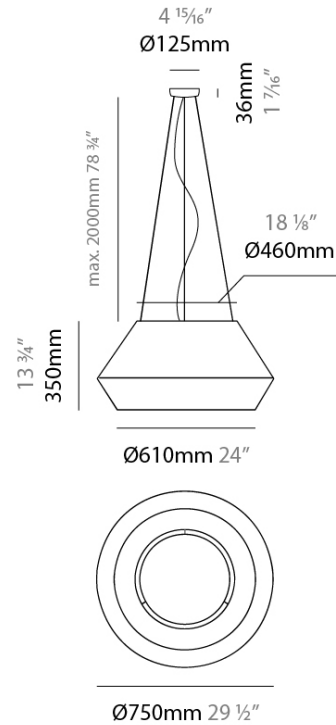

BANYO SUSPENSION

D111002-

base number Finish
Options

1. To build a product code in our configurator select the specify button on the base model # product page
2. To build a manual product code on this datasheet choose from the options listed below in blue font and add the suffix to the base model #

GENERAL

Series: Banyo
Partner: Ole
Division: Design
Installation: Suspension
Product Type: Pendant
Mounting Location: Ceiling
Light Distribution: Direct

PHYSICAL

Shape: Dome
Diameter (mm): 750
Diameter (in): 29 1/2
Height (mm): 350
Height (in): 13 3/4
Max. Overall Height (mm): 2350
Max. Overall Height (in): 92 1/2
Weight (kg): 10
Weight (lbs): 22.05
Diffuser: Satin Glass
Fixture Finish: BEI / BLK / BLU / COG / DGN / GRY / MRN / MOC / MUS / OLV / SIL / STN / TER / WHI
Holder Finish: MBK
Accent Finish: MBK
Fixture Material: Fabric Cord / Metal
Primary Material: Fabric - Recycled
Cable Details: 2000mm/78 3/4" Cable - Transparent
Upon Request: Matte White Holder

ELECTRICAL

Number of Lamps: 3
Lamp Type: LED Retrofit
Lamp Shape: A19
Bulb Included: Bulb Not Included
Max. Wattage Per Lamp (W): 15
Lamp Base: E26
Input Voltage (V): 120
Upon Request: 277Vac / GU24

RATINGS AND CERTIFICATIONS

Certified By: Certified for North American Standards
IP rating: IP20

PROJECT
TYPE
SPECIFIER
QUANTITY
DATE