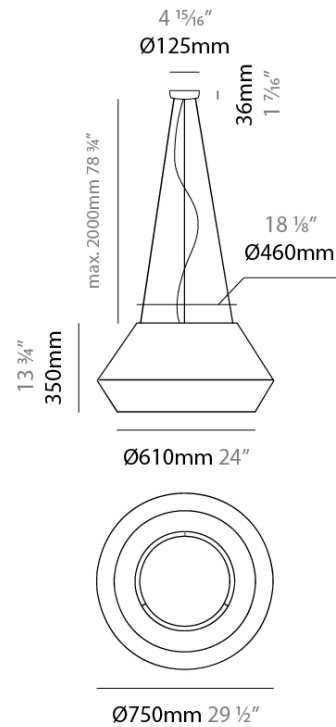

PROJECT	_____
TYPE	_____
SPECIFIER	_____
QUANTITY	_____
DATE	_____

BANYO SUSPENSION

D111002-

base number	Finish	Finish
	Options	Options

1. To build a product code in our configurator select the specify button on the base model # product page
2. To build a manual product code on this datasheet choose from the options listed below in blue font and add the suffix to the base model #

GENERAL

Series: Banyo
Brand: Ole
Division: Design
Mounting Type: Suspension
Mounting Location: Ceiling
Subcategory: Pendant

PHYSICAL

Shape: Dome
Diameter (mm): 750
Diameter (in): 29 1/2
Height (mm): 350
Height (in): 13 3/4
Max. Overall Height (mm): 2350
Max. Overall Height (in): 92 1/2
Light Distribution: Direct
Weight (kg): 10
Weight (lbs): 22.05
Diffuser: Satin Glass
Fixture Finish: BEI / BLK / BLU / COG / DGN / GRY / MRN / MOC / MUS / OLV / SIL / STN / TER / WHI
Holder Finish: MWH / MBK
Accent Finish: Black (except for White Cord)
Fixture Material: Fabric Cord / Metal
Cable Details: 2000mm/78 3/4" Cable - Transparent

ELECTRICAL

Number of Lamps: 3
Lamp Type: LED Retrofit
Lamp Shape: A19
Bulb Included: Bulb Not Included
Max. Wattage Per Lamp (W): 15
Lamp Base: E26
Input Voltage (V): 120
Upon Request: 277Vac / GU24

RATINGS AND CERTIFICATIONS

Certified By: Certified for North American Standards
IP rating: IP20