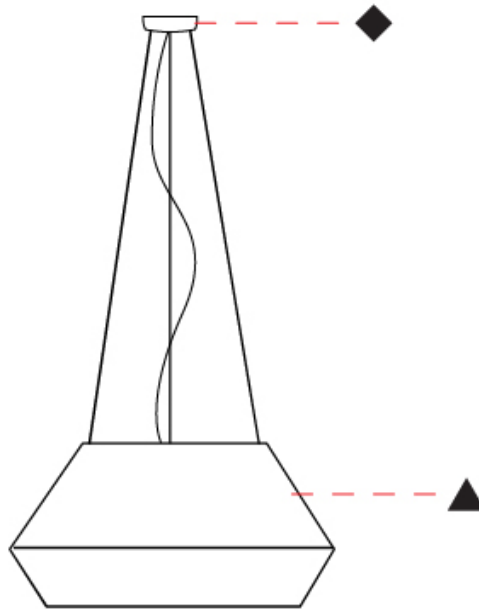

D111002-

PROJECT _____

TYPE _____

SPECIFIER _____

QUANTITY _____

DATE _____

D