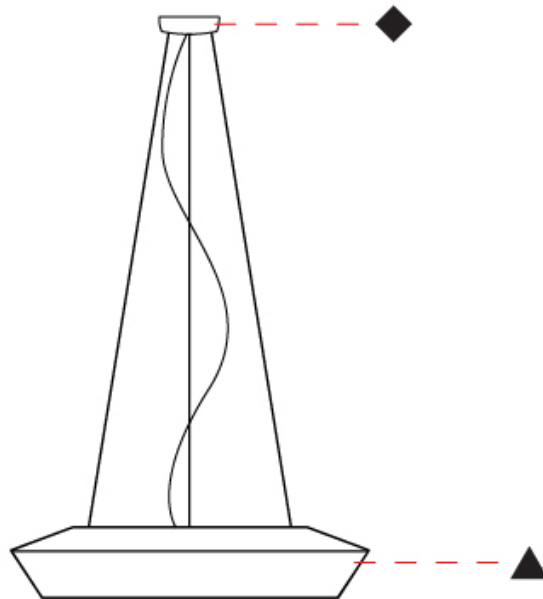

BANYO SUSPENSION

D111003-

PROJECT	_____
TYPE	_____
SPECIFIER	_____
QUANTITY	_____
DATE	_____

D