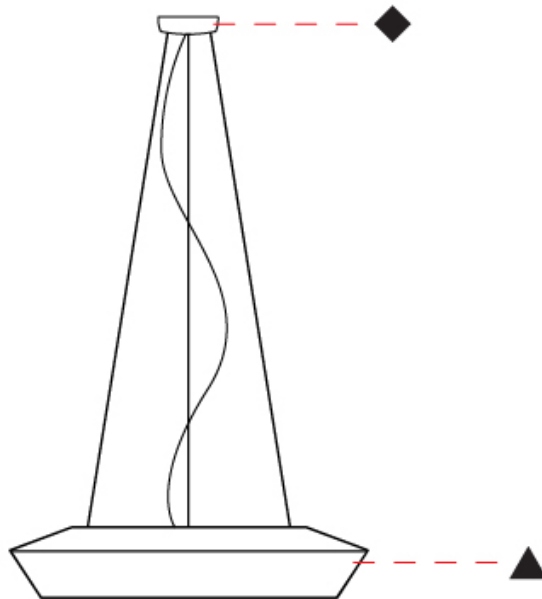

BANYO SUSPENSION

D111003-

PROJECT

TYPE

SPECIFIER

QUANTITY

DATE

D