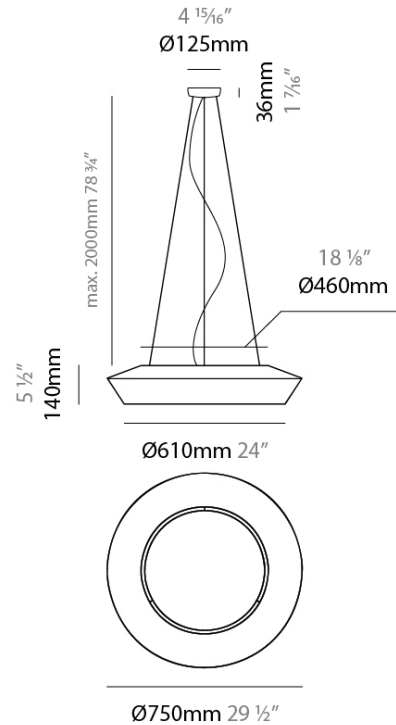

PROJECT
TYPE
SPECIFIER
QUANTITY
DATE

BANYO SUSPENSION

D111003-

base number Finish
Options

1. To build a product code in our configurator select the specify button on the base model # product page
2. To build a manual product code on this datasheet choose from the options listed below in blue font and add the suffix to the base model #

GENERAL

Series: Banyo
Partner: Ole
Division: Design
Installation: Suspension
Product Type: Pendant
Mounting Location: Ceiling
Light Distribution: Direct

PHYSICAL

Shape: Disc
Diameter (mm): 750
Diameter (in): 29 1/2
Height (mm): 140
Height (in): 5 1/2
Max. Overall Height (mm): 2140
Max. Overall Height (in): 84 1/4
Weight (kg): 10
Weight (lbs): 22.05
Diffuser: Satin Glass
Fixture Finish: BEI / BLK / BLU / COG / DGN / GRY / MRN / MOC / MUS / OLV / SIL / STN / TER / WHI
Holder Finish: MBK
Accent Finish: MBK
Fixture Material: Fabric Cord / Metal
Primary Material: Fabric - Recycled
Cable Details: 2000mm/78 3/4" Cable - Transparent
Upon Request: Matte White Holder

ELECTRICAL

Number of Lamps: 3
Lamp Type: LED Retrofit
Lamp Shape: A19
Bulb Included: Bulb Not Included
Max. Wattage Per Lamp (W): 15
Lamp Base: E26
Input Voltage (V): 120
Upon Request: 277Vac / GU24

RATINGS AND CERTIFICATIONS

Certified By: Certified for North American Standards
IP rating: IP20