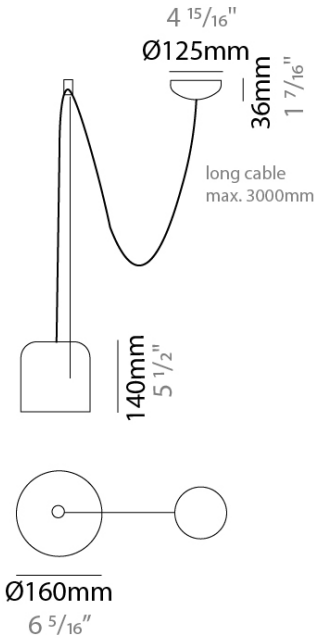

PACO SUSPENSION

D111009-

base number Finish
Options

1. To build a product code in our configurator select the specify button on the base model # product page
2. To build a manual product code on this datasheet choose from the options listed below in blue font and add the suffix to the base model #

GENERAL

Series: Paco
Partner: Ole
Division: Design
Installation: Suspension
Product Type: Pendant
Mounting Location: Ceiling
Light Distribution: Adjustable

PHYSICAL

Shape: Dome
Diameter (mm): 160
Diameter (in): 6 ⁵/₁₆
Height (mm): 140
Height (in): 5 ¹/₂
Max. Overall Height (mm): 3140
Max. Overall Height (in): 123 ³/₈
Weight (kg): 2
Weight (lbs): 4.41
Diffuser:rylic - Satin
Fixture Finish: [WHi](#) / [MBK](#) / [MWH](#)
Fixture Material: Metal
Cable Details: 3000mm Cable

ELECTRICAL

Number of Lamps: 1
Lamp Type: LED Retrofit
Lamp Shape: MR16
Bulb Included: Bulb Not Included
Max. Wattage Per Lamp (W): 7
Lamp Base: GU10
Input Voltage (V): 120

OPTICAL

Adjustability: Tilting and rotating

RATINGS AND CERTIFICATIONS

Certified By: Certified for North American Standards
IP rating: IP20

PROJECT
TYPE
SPECIFIER
QUANTITY
DATE