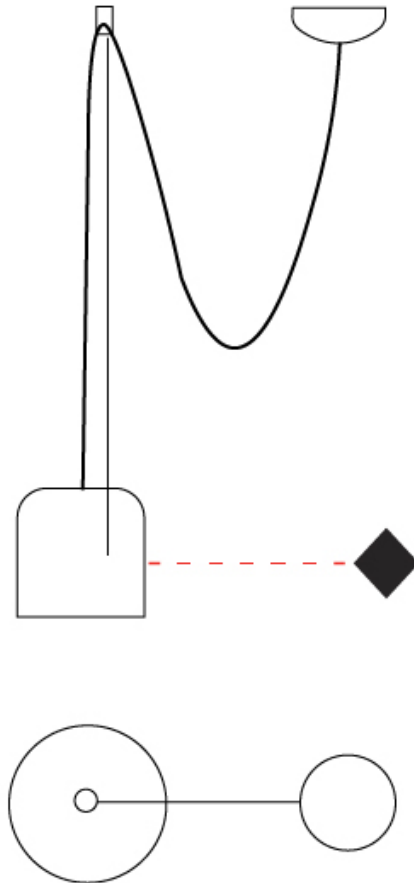

PACO SUSPENSION

D111009-

PROJECT
TYPE
SPECIFIER
QUANTITY
DATE