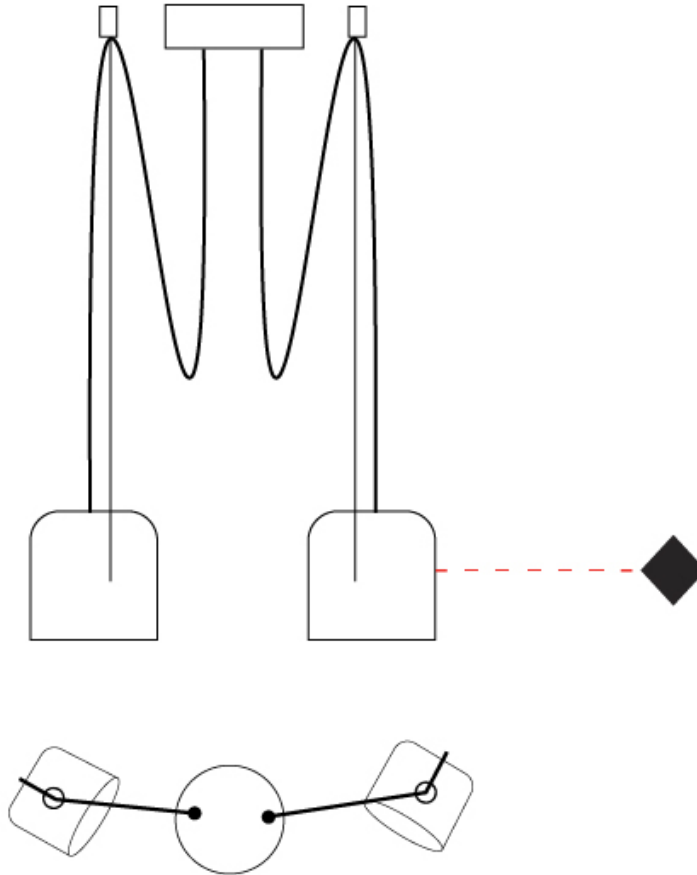

PACO SUSPENSION

D111011-

PROJECT
TYPE
SPECIFIER
QUANTITY
DATE

D