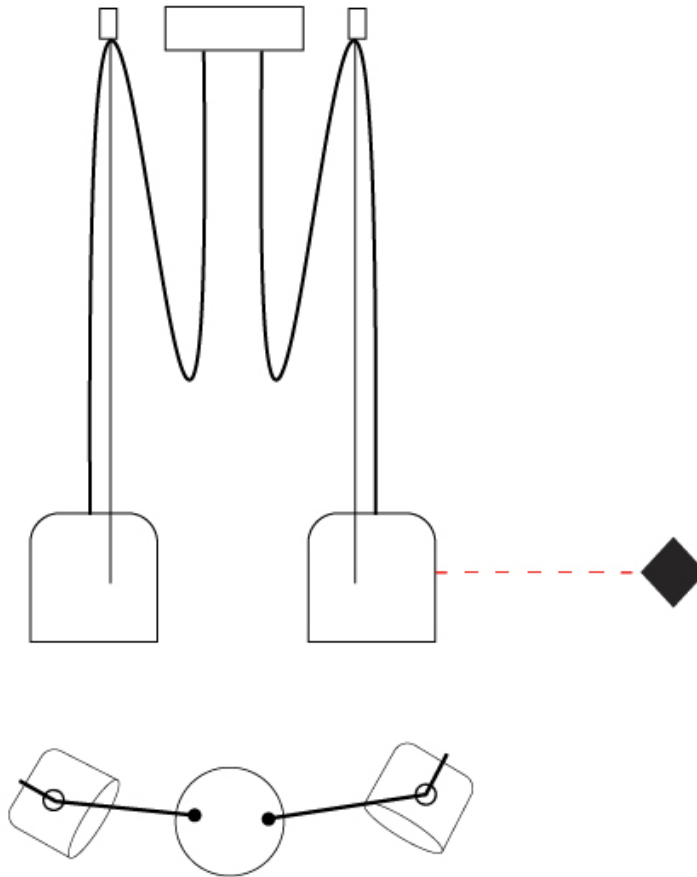

PACO SUSPENSION

D111011-

PROJECT
TYPE
SPECIFIER
QUANTITY
DATE

D