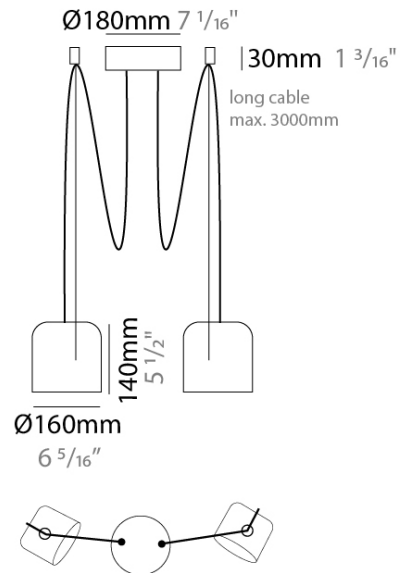

PROJECT	_____
TYPE	_____
SPECIFIER	_____
QUANTITY	_____
DATE	_____

PACO SUSPENSION

D111011-

base number   Finish
Options

1. To build a product code in our configurator select the specify button on the base model # product page
2. To build a manual product code on this datasheet choose from the options listed below in blue font and add the suffix to the base model #

GENERAL

Series: Paco _____
Partner: Ole _____
Division: Design _____
Installation: Suspension _____
Product Type: Pendant _____
Mounting Location: Ceiling _____
Light Distribution: Adjustable _____

PHYSICAL

Shape: Dome _____
Diameter (mm): 160 _____
Diameter (in): 6 5/16 _____
Height (mm): 140 _____
Height (in): 5 1/2 _____
Max. Overall Height (mm): 3140 _____
Max. Overall Height (in): 123 5/8 _____
Weight (kg): 3.6 _____
Weight (lbs): 7.94 _____
Diffuser:rylic - Satin _____
Fixture Finish: WHi / MBK / MWH _____
Fixture Material: Metal _____
Cable Details: 3000mm Cable _____

ELECTRICAL

Number of Lamps: 2 _____
Lamp Type: LED Retrofit _____
Lamp Shape: MR16 _____
Bulb Included: Bulb Not Included _____
Max. Wattage Per Lamp (W): 7 _____
Lamp Base: GU10 _____
Input Voltage (V): 120 _____

OPTICAL

Adjustability: Tilting and rotating _____

RATINGS AND CERTIFICATIONS

Certified By: Certified for North American Standards _____
IP rating: IP20 _____