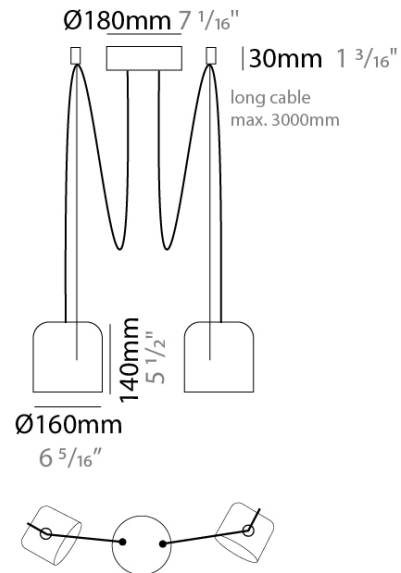

PACO SUSPENSION

D111011-

base number Finish
Options

1. To build a product code in our configurator select the specify button on the base model # product page
2. To build a manual product code on this datasheet choose from the options listed below in blue font and add the suffix to the base model #

GENERAL

Series: Paco
Brand: Ole
Division: Design
Mounting Type: Suspension
Mounting Location: Ceiling
Subcategory: Pendant

PHYSICAL

Shape: Dome
Diameter (mm): 160
Diameter (in): 6 ⁵/₁₆
Height (mm): 140
Height (in): 5 ¹/₂
Max. Overall Height (mm): 3140
Max. Overall Height (in): 123 ⁵/₈
Light Distribution: Direct
Weight (kg): 3.6
Weight (lbs): 7.94
Diffuser:rylic - Satin
[Fixture Finish: WHi / MBK / MWH](#)
Fixture Material: Metal
Cable Details: 3000mm Cable

ELECTRICAL

Number of Lamps: 2
Lamp Type: LED Retrofit
Lamp Shape: MR16
Bulb Included: Bulb Not Included
Max. Wattage Per Lamp (W): 7
Lamp Base: GU10
Input Voltage (V): 120

OPTICAL

Adjustability: Tilting and rotating

RATINGS AND CERTIFICATIONS

Certified By: Certified for North American Standards
IP rating: IP20

PROJECT
TYPE
SPECIFIER
QUANTITY
DATE