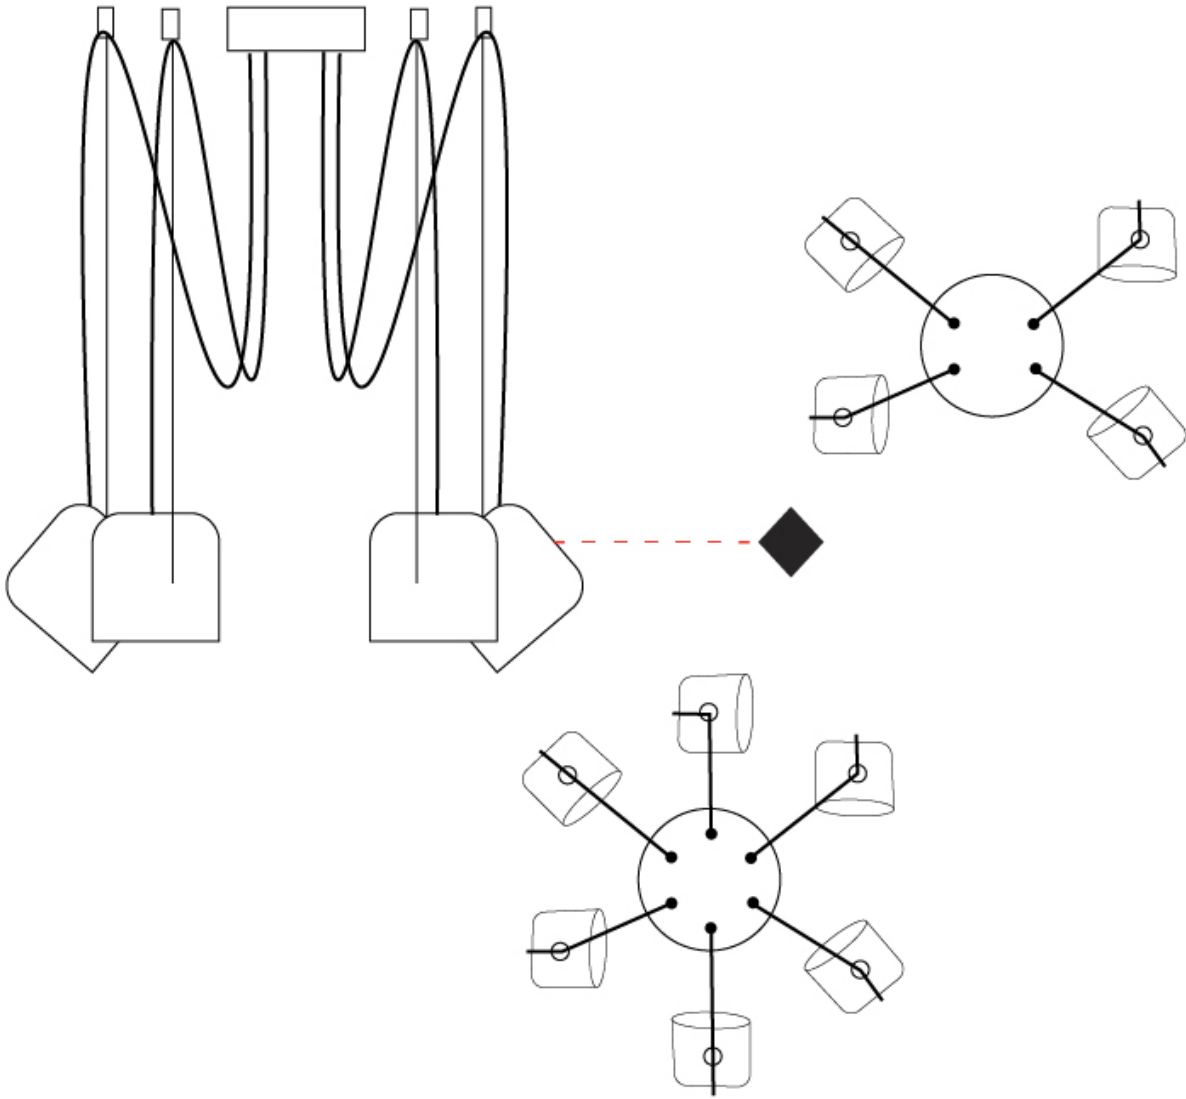

PACO SUSPENSION

D111013-

PROJECT	_____
TYPE	_____
SPECIFIER	_____
QUANTITY	_____
DATE	_____

D