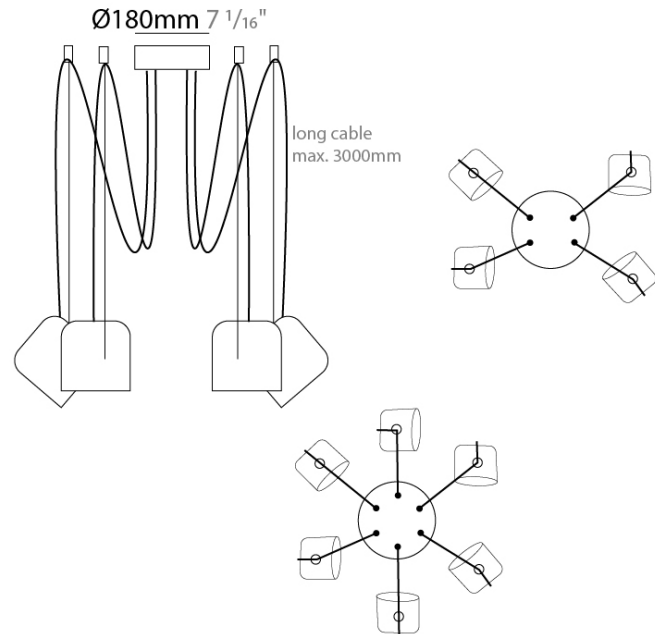

PACO SUSPENSION

D111013-

base number Finish
Options

1. To build a product code in our configurator select the specify button on the base model # product page
2. To build a manual product code on this datasheet choose from the options listed below in blue font and add the suffix to the base model #

GENERAL

Series: Paco
Partner: Ole
Division: Design
Installation: Suspension
Product Type: Pendant
Mounting Location: Ceiling
Light Distribution: Adjustable

PHYSICAL

Shape: Dome
Diameter (mm): 160
Diameter (in): 6 5/16
Height (mm): 140
Height (in): 5 1/2
Max. Overall Height (mm): 3140
Max. Overall Height (in): 123 5/8
Weight (kg): 4.8
Weight (lbs): 10.58
Diffuser:rylic - Satin
Fixture Finish: WHi / MBK / MWH
Fixture Material: Metal
Cable Details: 3000mm Cable

ELECTRICAL

Number of Lamps: 4
Lamp Type: LED Retrofit
Lamp Shape: MR16
Bulb Included: Bulb Not Included
Max. Wattage Per Lamp (W): 7
Lamp Base: GU10
Input Voltage (V): 120

OPTICAL

Adjustability: Tilting and rotating

RATINGS AND CERTIFICATIONS

Certified By: Certified for North American Standards
IP rating: IP20

PROJECT
TYPE
SPECIFIER
QUANTITY
DATE