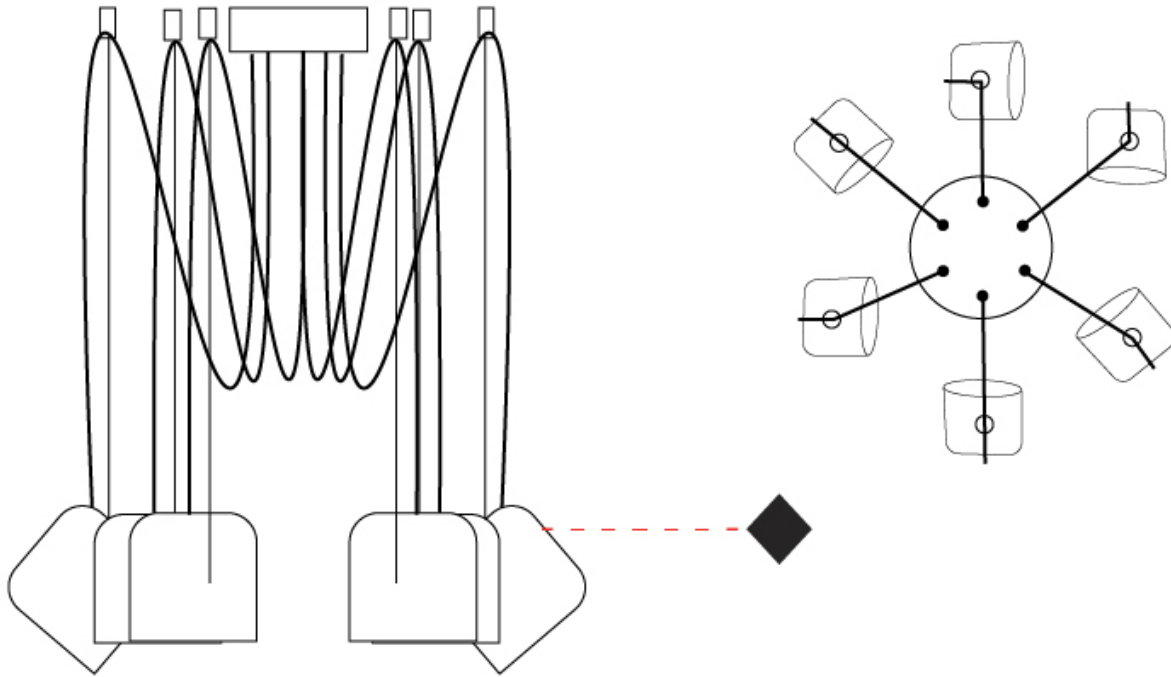

PACO SUSPENSION

D111015-

PROJECT
TYPE
SPECIFIER
QUANTITY
DATE

D