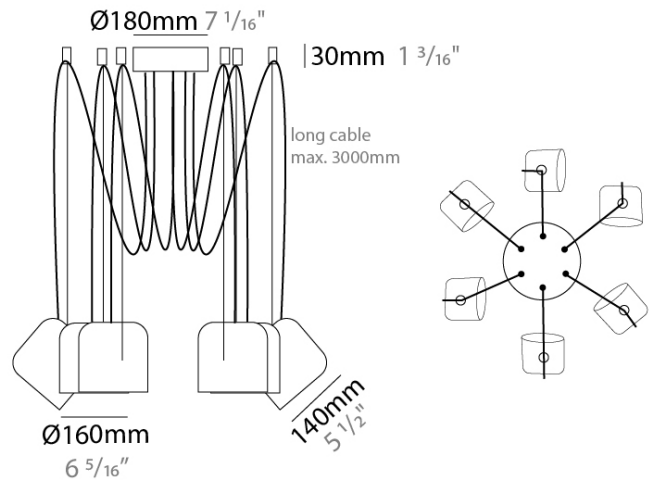

PACO SUSPENSION

D111015-

base number _____
Finish _____
Options _____

1. To build a product code in our configurator select the specify button on the base model # product page
2. To build a manual product code on this datasheet choose from the options listed below in blue font and add the suffix to the base model #

GENERAL

Series: Paco _____
Brand: Ole _____
Division: Design _____
Mounting Type: Suspension _____
Mounting Location: Ceiling _____
Subcategory: Pendant _____

PHYSICAL

Shape: Dome _____
Diameter (mm): 160 _____
Diameter (in): 6 ⁵/₁₆ _____
Height (mm): 140 _____
Height (in): 5 ¹/₂ _____
Max. Overall Height (mm): 3140 _____
Max. Overall Height (in): 123 ³/₈ _____
Light Distribution: Direct _____
Weight (kg): 6 _____
Weight (lbs): 13.23 _____
Diffuser:rylic - Satin _____
Fixture Finish: WHi / MBK / MWH _____
Fixture Material: Metal _____
Cable Details: 3000mm Cable _____

ELECTRICAL

Number of Lamps: 6 _____
Lamp Type: LED Retrofit _____
Lamp Shape: MR16 _____
Bulb Included: Bulb Not Included _____
Max. Wattage Per Lamp (W): 7 _____
Lamp Base: GU10 _____
Input Voltage (V): 120 _____

OPTICAL

Adjustability: Tilting and rotating _____

RATINGS AND CERTIFICATIONS

Certified By: Certified for North American Standards _____
IP rating: IP20 _____