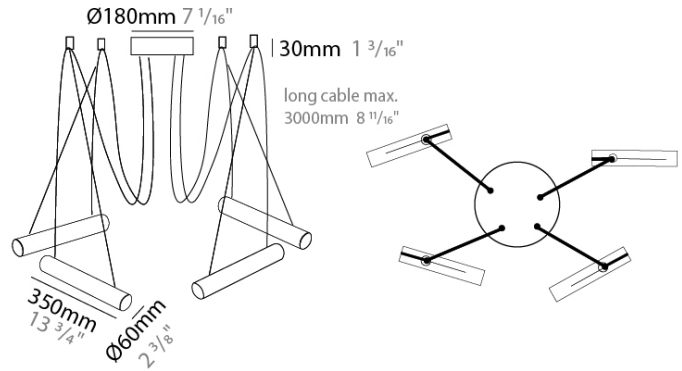

PROJECT _____
TYPE _____
SPECIFIER _____
QUANTITY _____
DATE _____

PEPO SUSPENSION

D111020-

base number _____
Finish (Diamond)

1. To build a product code in our configurator select the specify button on the base model # product page
2. To build a manual product code on this datasheet choose from the options listed below in blue font and add the suffix to the base model #

GENERAL

Series: Pepo _____
Partner: Ole _____
Division: Design _____
Installation: Suspension _____
Product Type: Pendant _____
Mounting Location: Ceiling _____
Light Distribution: Adjustable _____

PHYSICAL

Shape: Cylinder _____
Length (mm): 350 _____
Length (in): 13 3/4 _____
Height (mm): 60 _____
Height (in): 2 3/8 _____
Max. Overall Height (mm): 3060 _____
Max. Overall Height (in): 120 1/2 _____
Weight (kg): 4.8 _____
Weight (lbs): 10.58 _____
Fixture Finish: WHI / MBK _____
Fixture Material: Metal _____
Cable Details: 3000mm Cable _____

ELECTRICAL

Number of Lamps: 4 _____
Lamp Type: LED Retrofit _____
Lamp Shape: MR16 _____
Bulb Included: Bulb Not Included _____
Max. Wattage Per Lamp (W): 7 _____
Lamp Base: GU10 _____
Input Voltage (V): 120 _____

OPTICAL

Adjustability: Tilting and rotating _____

RATINGS AND CERTIFICATIONS

Certified By: Certified for North American Standards _____
IP rating: IP20 _____