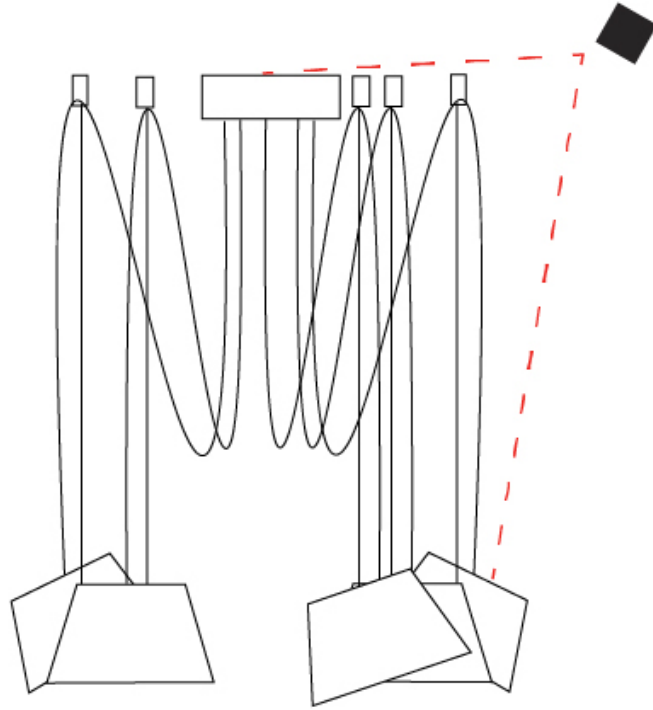

D111034-

PROJECT _____

TYPE _____

SPECIFIER _____

QUANTITY _____

DATE _____

D