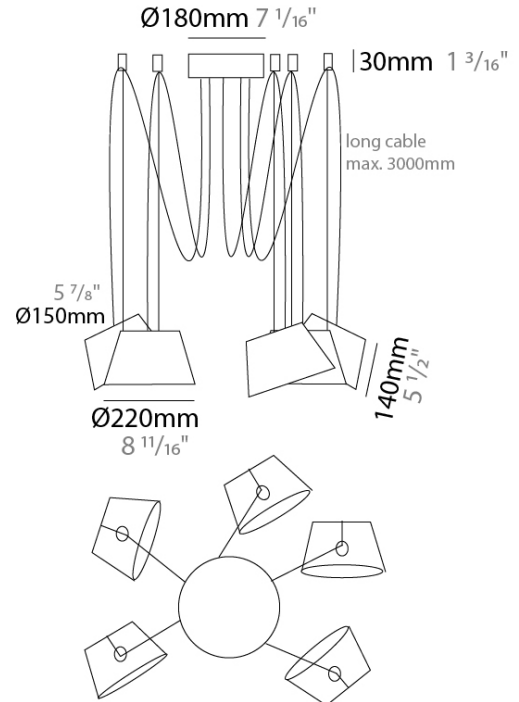

SENTO SUSPENSION

D111034-

base number Finish
Options

PROJECT _____
TYPE _____
SPECIFIER _____
QUANTITY _____
DATE _____

1. To build a product code in our configurator select the specify button on the base model # product page
2. To build a manual product code on this datasheet choose from the options listed below in blue font and add the suffix to the base model #

GENERAL

Series: Sento _____
Partner: Ole _____
Division: Design _____
Installation: Suspension _____
Product Type: Pendant _____
Mounting Location: Ceiling _____
Light Distribution: Direct _____

PHYSICAL

Shape: Bell _____
Diameter (mm): 220 _____
Diameter (in): 8 11/16 _____
Height (mm): 140 _____
Height (in): 5 1/2 _____
Max. Overall Height (mm): 3140 _____
Max. Overall Height (in): 123 3/8 _____
Weight (kg): 3.6 _____
Weight (lbs): 7.9 _____
Diffuser:rylic - Satin _____
Fixture Finish: WHI / BLK _____
Fixture Material: Metal _____
Cable Details: 3000mm Cable _____

ELECTRICAL

Number of Lamps: 5 _____
Lamp Type: LED Retrofit _____
Lamp Shape: MR16 _____
Bulb Included: Bulb Not Included _____
Max. Wattage Per Lamp (W): 7 _____
Lamp Base: GU10 _____
Input Voltage (V): 120 _____

OPTICAL

Adjustability: Tilting _____

RATINGS AND CERTIFICATIONS

Certified By: Certified for North American Standards _____
IP rating: IP20 _____