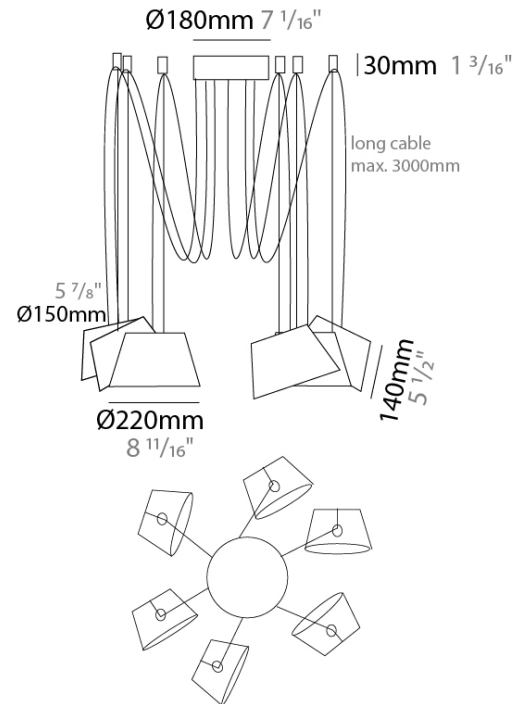

SENTO SUSPENSION

D111035-

base number Finish
Options

PROJECT
TYPE
SPECIFIER
QUANTITY
DATE

1. To build a product code in our configurator select the specify button on the base model # product page
2. To build a manual product code on this datasheet choose from the options listed below in blue font and add the suffix to the base model #

GENERAL

Series: Sento
Partner: Ole
Division: Design
Installation: Suspension
Product Type: Pendant
Mounting Location: Ceiling
Light Distribution: Direct

PHYSICAL

Shape: Bell
Diameter (mm): 220
Diameter (in): 8 11/16
Height (mm): 140
Height (in): 5 1/2
Max. Overall Height (mm): 3140
Max. Overall Height (in): 123 5/8
Weight (kg): 4.5
Weight (lbs): 9.9
Diffuser:rylic - Satin
Fixture Finish: WHI / BLK
Fixture Material: Metal
Cable Details: 3000mm Cable

ELECTRICAL

Number of Lamps: 6
Lamp Type: LED Retrofit
Lamp Shape: MR16
Bulb Included: Bulb Not Included
Max. Wattage Per Lamp (W): 7
Lamp Base: GU10
Input Voltage (V): 120

OPTICAL

Adjustability: Tilting

RATINGS AND CERTIFICATIONS

Certified By: Certified for North American Standards
IP rating: IP20