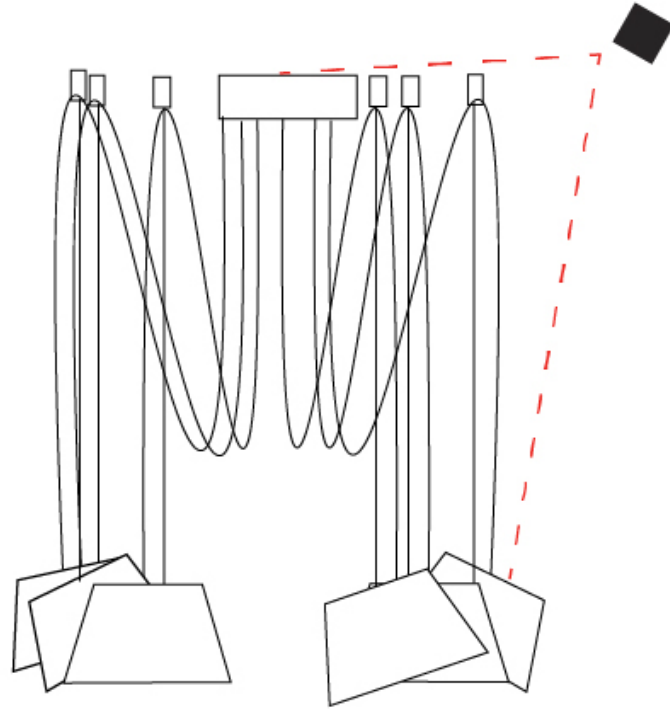

D111035-

PROJECT	_____
TYPE	_____
SPECIFIER	_____
QUANTITY	_____
DATE	_____

D