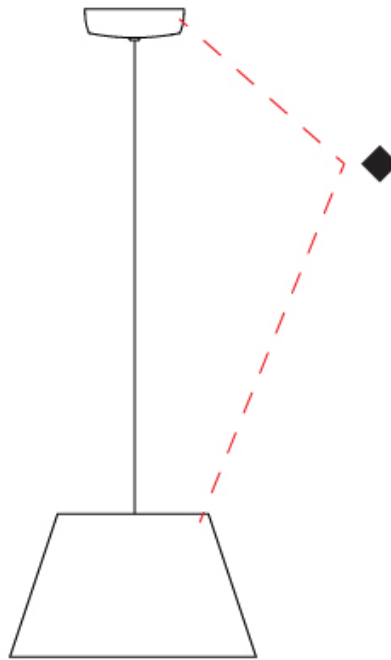

D111037-

PROJECT

TYPE

SPECIFIER

QUANTITY

DATE

D