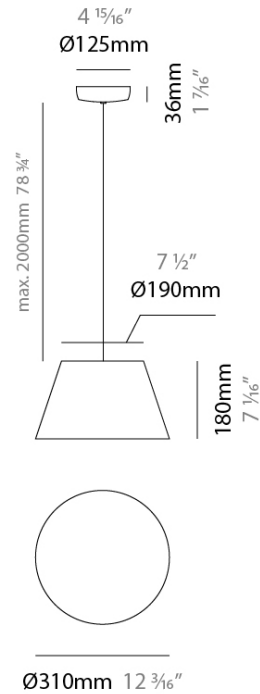

SENTO SUSPENSION

D111037-

base number   Finish
(Triangle)

1. To build a product code in our configurator select the specify button on the base model # product page
2. To build a manual product code on this datasheet choose from the options listed below in blue font and add the suffix to the base model #

GENERAL

Series: Sento
Brand: Ole
Division: Design
Mounting Type: Suspension
Mounting Location: Ceiling
Subcategory: Pendant

PHYSICAL

Shape: Bell
Diameter (mm): 310
Diameter (in): 12 ³/₁₆
Height (mm): 180
Height (in): 7 ¹/₁₆
Max. Overall Height (mm): 2180
Max. Overall Height (in): 85 ¹³/₁₆
Light Distribution: Direct
Weight (kg): 1.3
Weight (lbs): 2.9
Diffuser:rylic - Satin
Fixture Finish: [WHI](#) / [MBK](#) / [BEI](#) / [MSA](#) / [OGR](#) / [MWH](#)
Fixture Material: Metal
Cable Details: 2000mm Cable

ELECTRICAL

Number of Lamps: 1
Lamp Type: LED Retrofit
Lamp Shape: A19
Bulb Included: Bulb Not Included
Max. Wattage Per Lamp (W): 15
Lamp Base: E26
Input Voltage (V): 120
Upon Request: 277Vac / GU24

RATINGS AND CERTIFICATIONS

Certified By: Certified for North American Standards
IP rating: IP20

PROJECT
TYPE
SPECIFIER
QUANTITY
DATE