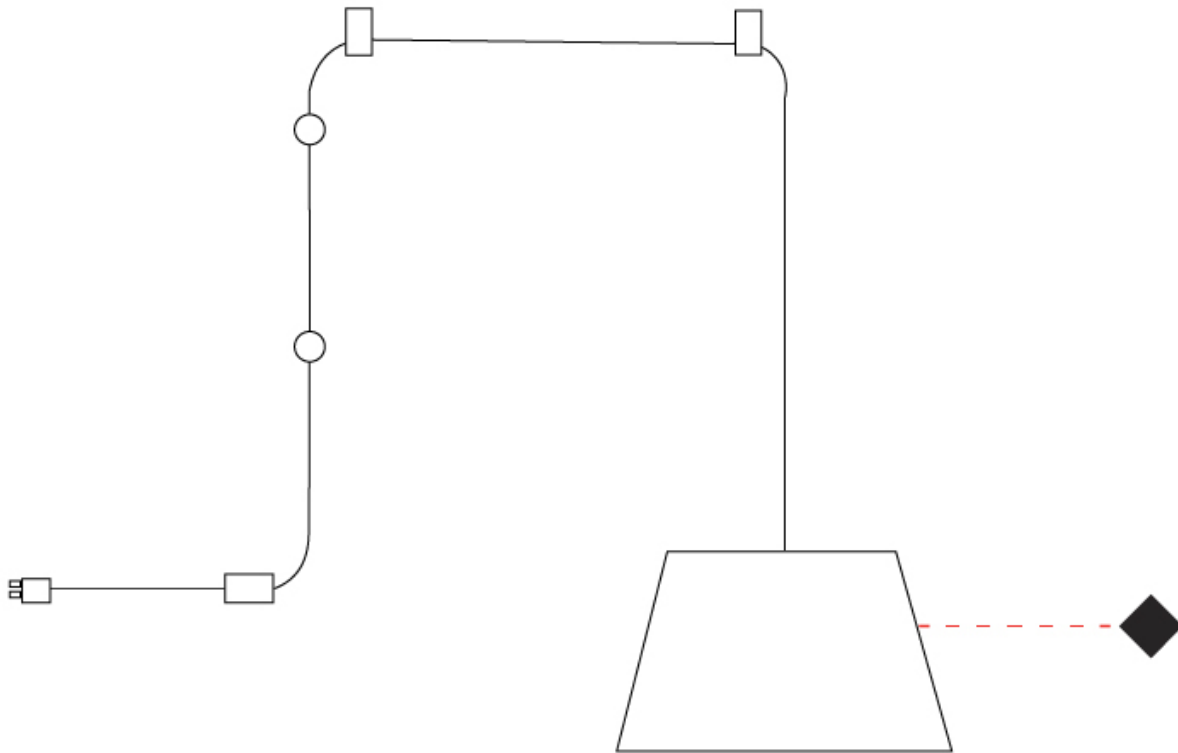

D111039-

PROJECT

TYPE

SPECIFIER

QUANTITY

DATE

D