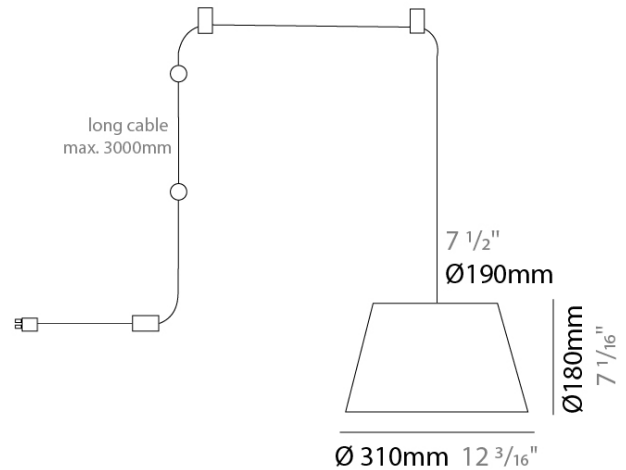

SENTO SUSPENSION

D111039-

base number Finish
Options

1. To build a product code in our configurator select the specify button on the base model # product page
2. To build a manual product code on this datasheet choose from the options listed below in blue font and add the suffix to the base model #

GENERAL

Series: Sento
Partner: Ole
Division: Design
Installation: Suspension
Product Type: Pendant
Mounting Location: Ceiling
Light Distribution: Direct

PHYSICAL

Shape: Bell
Diameter (mm): 310
Diameter (in): 12 3/16
Height (mm): 180
Height (in): 7 1/16
Max. Overall Height (mm): 3180
Max. Overall Height (in): 125 3/16
Weight (kg): 1.3
Weight (lbs): 2.9
Diffuser:rylic - Satin
Fixture Finish: [WHI](#) / [BLK](#) / [SND](#) / [OLV](#) / [TER](#)
Fixture Material: Metal
Cable Details: 3000mm Cable

ELECTRICAL

Number of Lamps: 1
Lamp Type: LED Retrofit
Lamp Shape: A19
Bulb Included: Bulb Not Included
Max. Wattage Per Lamp (W): 7
Lamp Base: E26
Input Voltage (V): 120
Upon Request: 277Vac / GU24

OPTICAL

Adjustability: Fixed

RATINGS AND CERTIFICATIONS

Certified By: Certified for North American Standards
IP rating: IP20

PROJECT
TYPE
SPECIFIER
QUANTITY
DATE