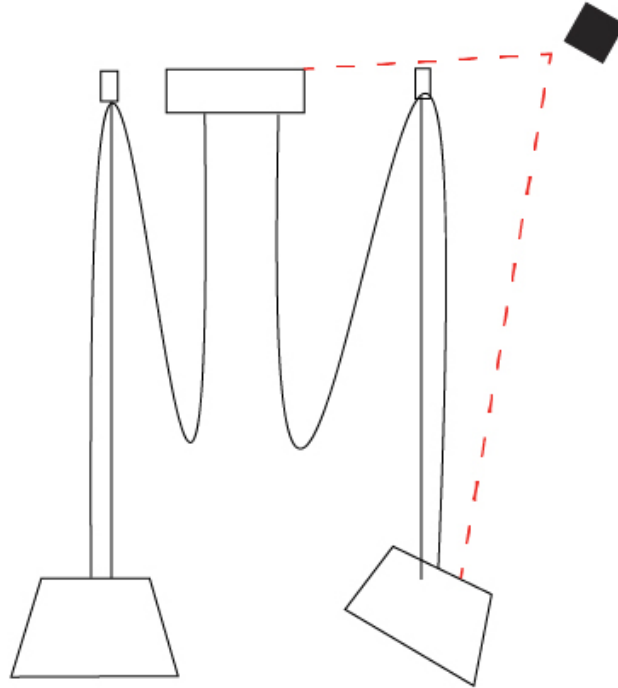

D111040-

PROJECT

TYPE

SPECIFIER

QUANTITY

DATE

D