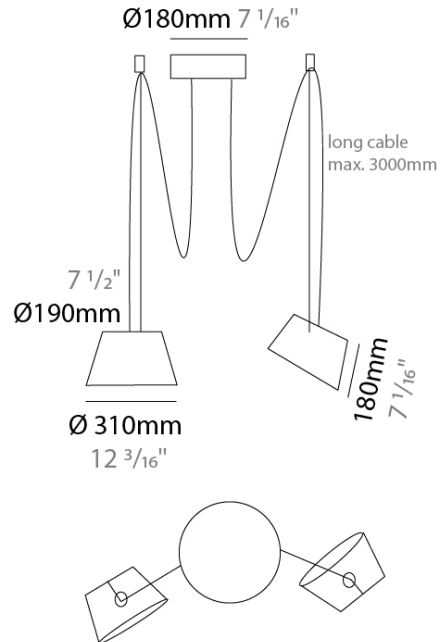

SENTO SUSPENSION

D111040-

base number Finish
Options

1. To build a product code in our configurator select the specify button on the base model # product page
2. To build a manual product code on this datasheet choose from the options listed below in blue font and add the suffix to the base model #

GENERAL

Series: Sento
Brand: Ole
Division: Design
Mounting Type: Suspension
Mounting Location: Ceiling
Subcategory: Pendant

PHYSICAL

Shape: Bell
Diameter (mm): 310
Diameter (in): 12 ³/₁₆"
Height (mm): 180
Height (in): 7 ¹/₁₆"
Max. Overall Height (mm): 3180
Max. Overall Height (in): 125 ³/₁₆"
Light Distribution: Direct
Weight (kg): 1.8
Weight (lbs): 4
Diffuser:rylic - Satin
Fixture Finish: WHi / MBK / MWH
Fixture Material: Metal
Cable Details: 3000mm Cable

ELECTRICAL

Number of Lamps: 2
Lamp Type: LED Retrofit
Lamp Shape: A19
Bulb Included: Bulb Not Included
Max. Wattage Per Lamp (W): 7
Lamp Base: E26
Input Voltage (V): 120
Upon Request: 277Vac / GU24

OPTICAL

Adjustability: Tilting

RATINGS AND CERTIFICATIONS

Certified By: Certified for North American Standards
IP rating: IP20

PROJECT
TYPE
SPECIFIER
QUANTITY
DATE